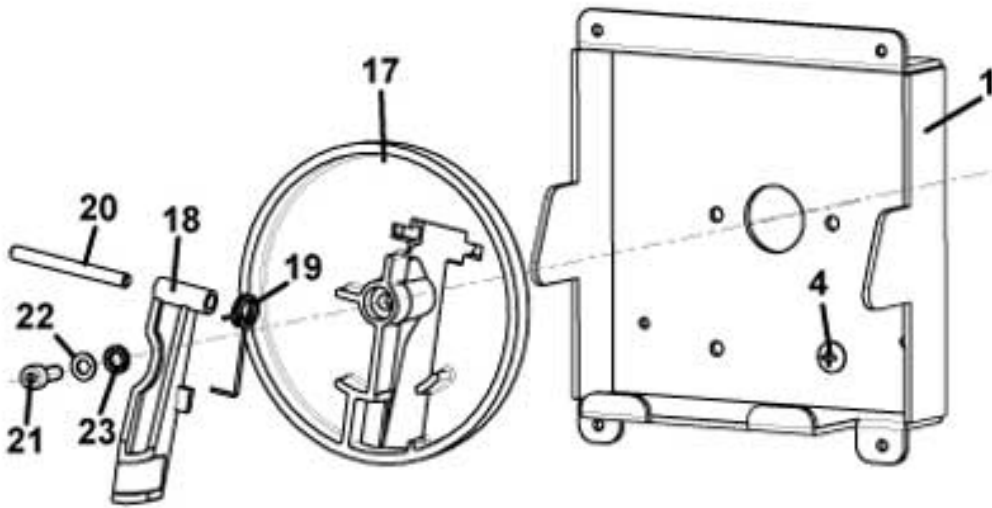

CINO XS GRANDE - MICRO COFFEE GROUP MOTOR SUPPORT

Pos.	Code	Description
1	0260010128	MICRO GROUP MOTOR SUPPORT
2	0090002191	11 RPM 24V DC MOTOR
3	0090002181	COFFEE BEANS GROUP SHAFT
4	VIT0000030	SCREW TCB M4 x 7
5	0250008093	MICRO PLATE
6	4600010014	MICRO SPACER
7	0250008091	MICRO SPACER
8	ELE0001528	MICRO 83.161.832
9	ELE0001904	MICRO LEVER
10	VIT0000007	M 3x20 TCB SCREW
11	VIT0004701	M3 FR NUT
12	0250008126	SPECIAL M4 PIN
13	VIT0005521	4x25 TCEI SCREW
14	VIT0003301	WASHER D.12 x 4.3 x 1.5
15	0250008043	GROUP READER DISK
16	VIT0000012	SCREW T.C.B. M 4 x 10
17	0250008012	MOTOR CRANK
18	0250008034	HOOKING LEVER
19	0250008059	SPRING FOR HOOKING LEVER
20	VIT0005205	4 x 40 CYLINDRICAL PIN
21	VIT0005508	4x12 TCEI SCREW
22	VIT0003003	WASHER D.8 x 4.3 x 0.8
23	VIT0003103	WASHER tab D. 4.3