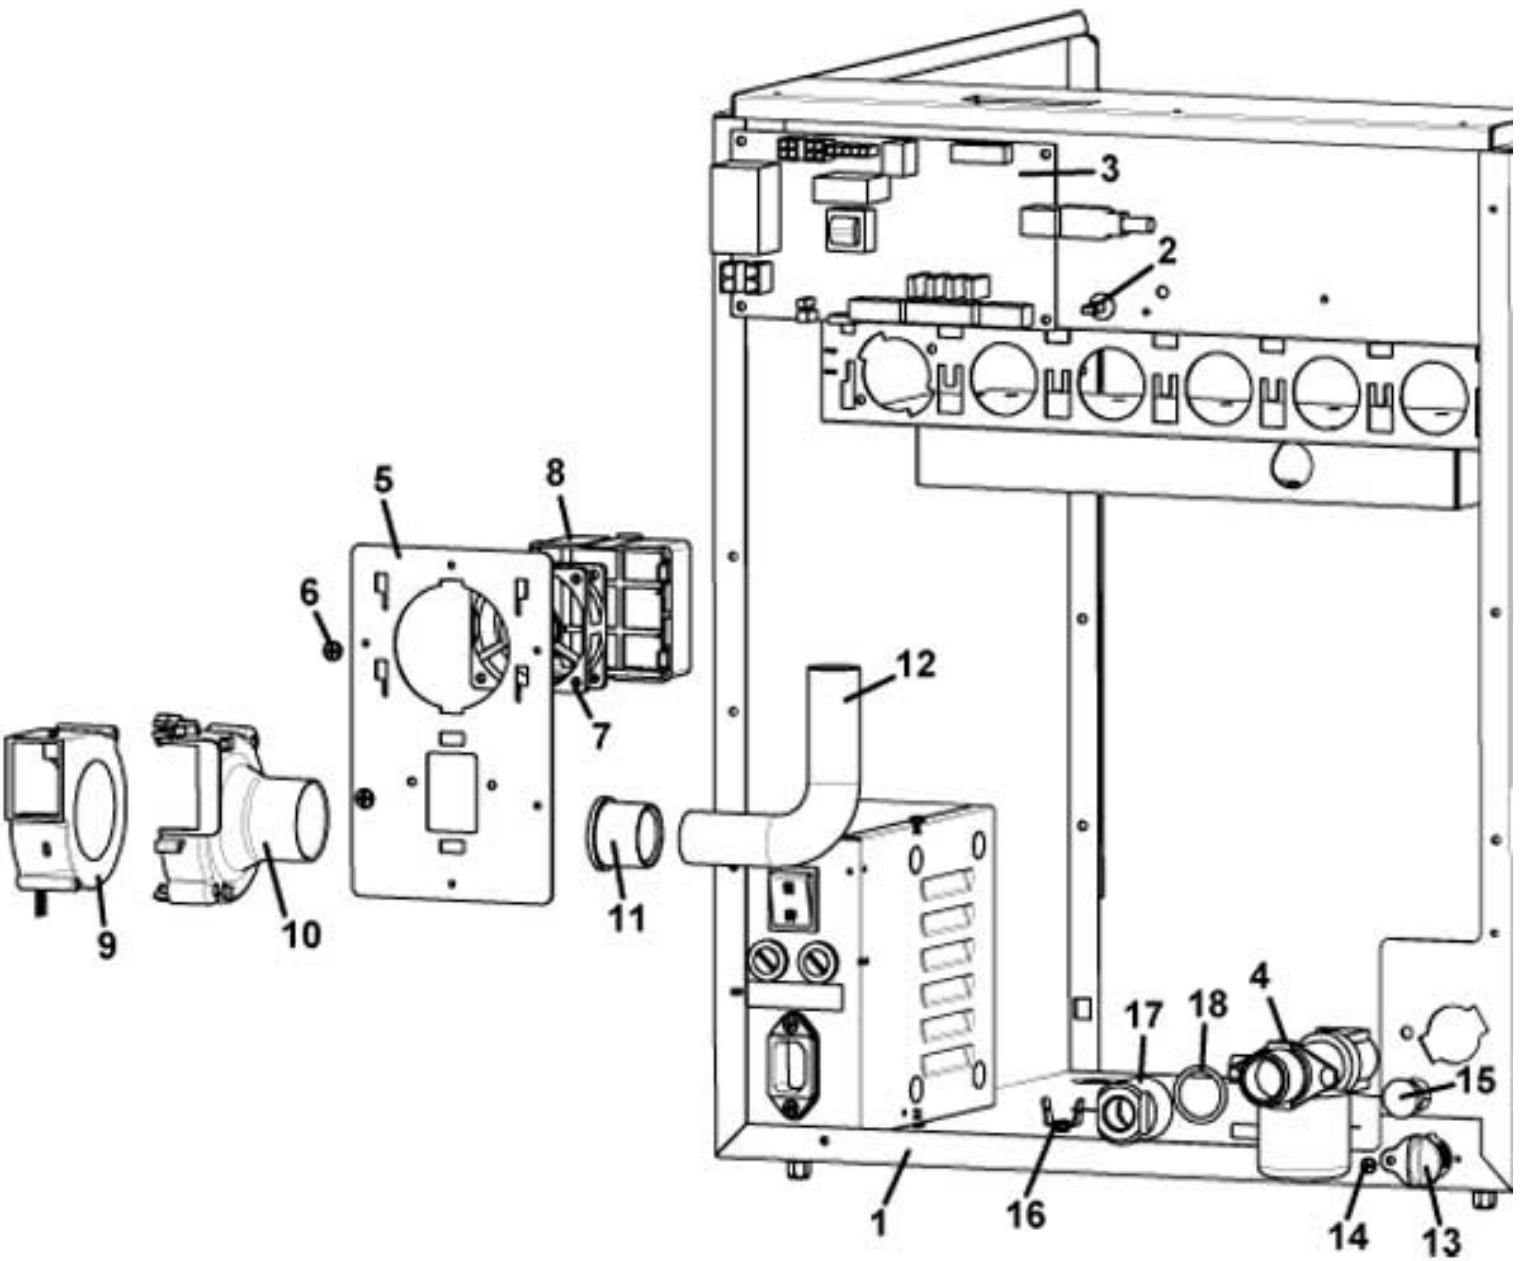

CINO XS GRANDE - REAR VIEW CABINET

Pos.	Code	Description
1	0010024105	S/B CABINET STRUCTURE
	0010024105DE	S/B CABINET STRUCTURE REMBRANT SILVER GREY
	0010024105NA	S/B CABINET STRUCTURE BLACK
2	ELE0062013	PIN BOARD SUPPORT
3	SCH0007960	CPU POWER BOARD
4	0110001058	24V INLET SAFETY VALVE
5	0130013018	FAN SUPPORT
	0130013018NA	FAN SUPPORT BLACK
6	VIT0002401	SCREW TCB 3.5 x 9.5
7	ELE0000462	AXIAL FAN 24DC-LOWER SPEED
8	0010027064	FAN COVER
9	ELE0000465R	24V DC FAN
10	0010024129	EXHAUSTER SUPPORT
	0010024129NA	EXHAUSTER SUPPORT BLACK
11	0070020073	EXHAUST REDUCTION
	0070020073CY	EXHAUST REDUCTION TECHNIC GREY RAL 9018
	0070020073NA	EXHAUST REDUCTION BLACK
12	TEOL000001CL2	SPIRAL PIPE D.20 L.300MM
13	0600016455	WATER OUTLET PLUG
14	VIT0002009	SCREW T.C.B. 3,5 x 6,5
15	GUA0011010	PLUG
16	ELE0060520	GROUND PIN
17	0810010558	WATER INLET VALVE CONNECTION
18	GUA0000021	GASKET 130