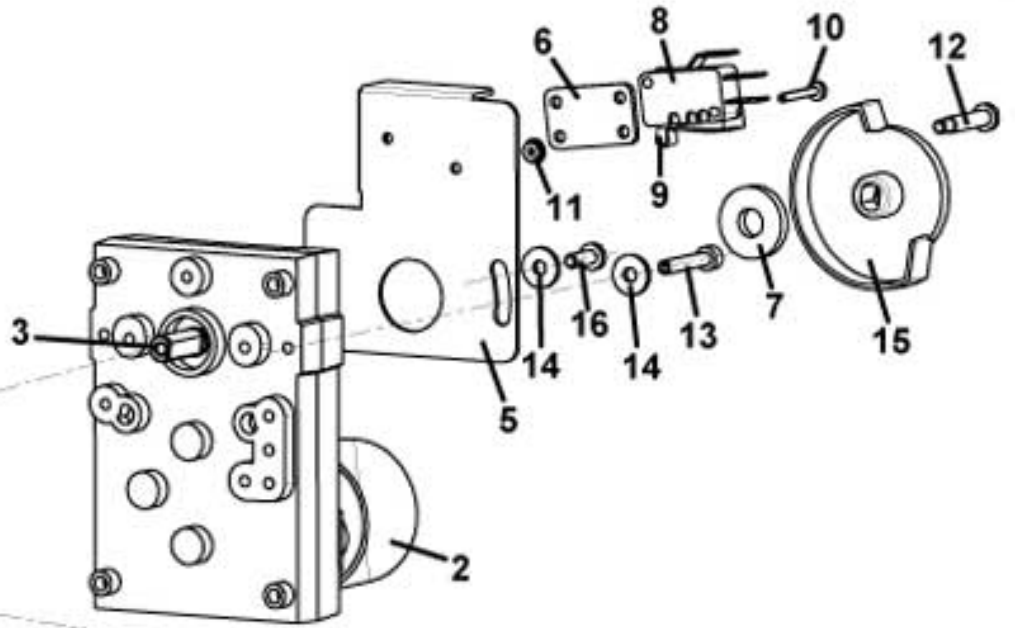

CINO XS GRANDE - MICRO COFFEE GROUP MOTOR SUPPORT

Pos.	Code	Description
1	0260010128	MICRO GROUP MOTOR SUPPORT
2	0090002191	11 RPM 24V DC MOTOR
3	0090002181	COFFEE BEANS GROUP SHAFT
4	VIT0000030	SCREW TCB M4 x 7
5	0250008093	MICRO PLATE
6	4600010014	MICRO SPACER
7	0250008091	MICRO SPACER
8	ELE0001528	MICRO 83.161.832
9	ELE0001904	MICRO LEVER
10	VIT0000007	M 3x20 TCB SCREW
11	VIT0004701	M3 FR NUT
12	0250008126	SPECIAL M4 PIN
13	VIT0005521	4x25 TCEI SCREW
14	VIT0003301	WASHER D.12 x 4.3 x 1.5
15	0250008043	GROUP READER DISK
16	VIT0000012	SCREW T.C.B. M 4 x 10
17	0250008012	MOTOR CRANK
18	0250008034	HOOKING LEVER
19	0250008059	SPRING FOR HOOKING LEVER
20	VIT0005205	4 x 40 CYLINDRICAL PIN
21	VIT0005508	4x12 TCEI SCREW
22	VIT0003003	WASHER D.8 x 4.3 x 0.8
23	VIT0003103	WASHER tab D. 4.3