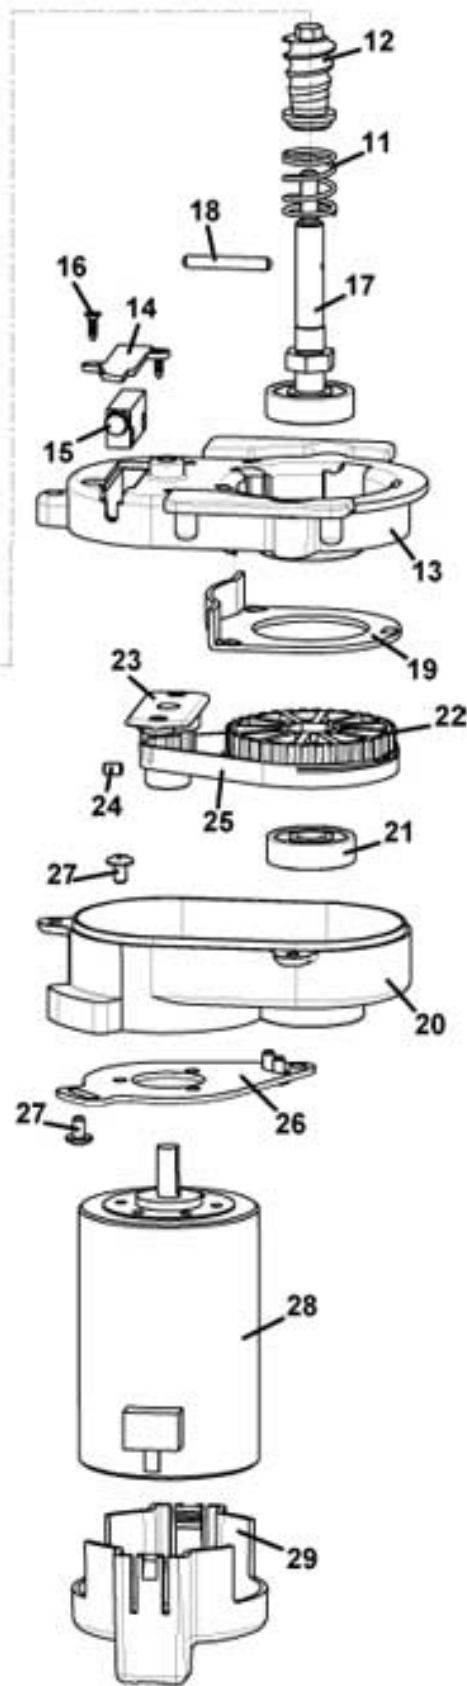

CINO XS GRANDE - WATER INLET PANEL

Pos.	Code	Description
1	0010027244	TANK SUPPORT CAM
2	0800013041	TANK
3	0110020007	D.20 PLASTIC FILTER
4	TSIL07/11T	TRANSPARENT SILICONE PIPE D.7 x 11
5	0100001065	'Y' FITTING
6	650001057	DISCHARGE PLUG
7	0800009211	ELBOW WITH RAPID CONNECTION
8	GUA0000043	OR 109
9	0110007003	VOLUME COUNTER W/RUBBERHOLDER
10	VIT0004701	M3 FR NUT
11	0800013043	TANK COVER
12	0800013046	FLOATER TANK
13	GUA0000082	SILICONE GASKET D.6
14	ELE0001514	3 A 250 V MICROSWITCH
15	VIT0002013	2.9 x 19 TAPPING TCB SCREW
16	0110001103	SOLENOID VALVE 2 WAYS
17	0800013051	VALVE GASKET
18	TSIL06/11T	TRANSPARENT SILICONE PIPE
19	0800012015	FIXED TANK CONNECTION