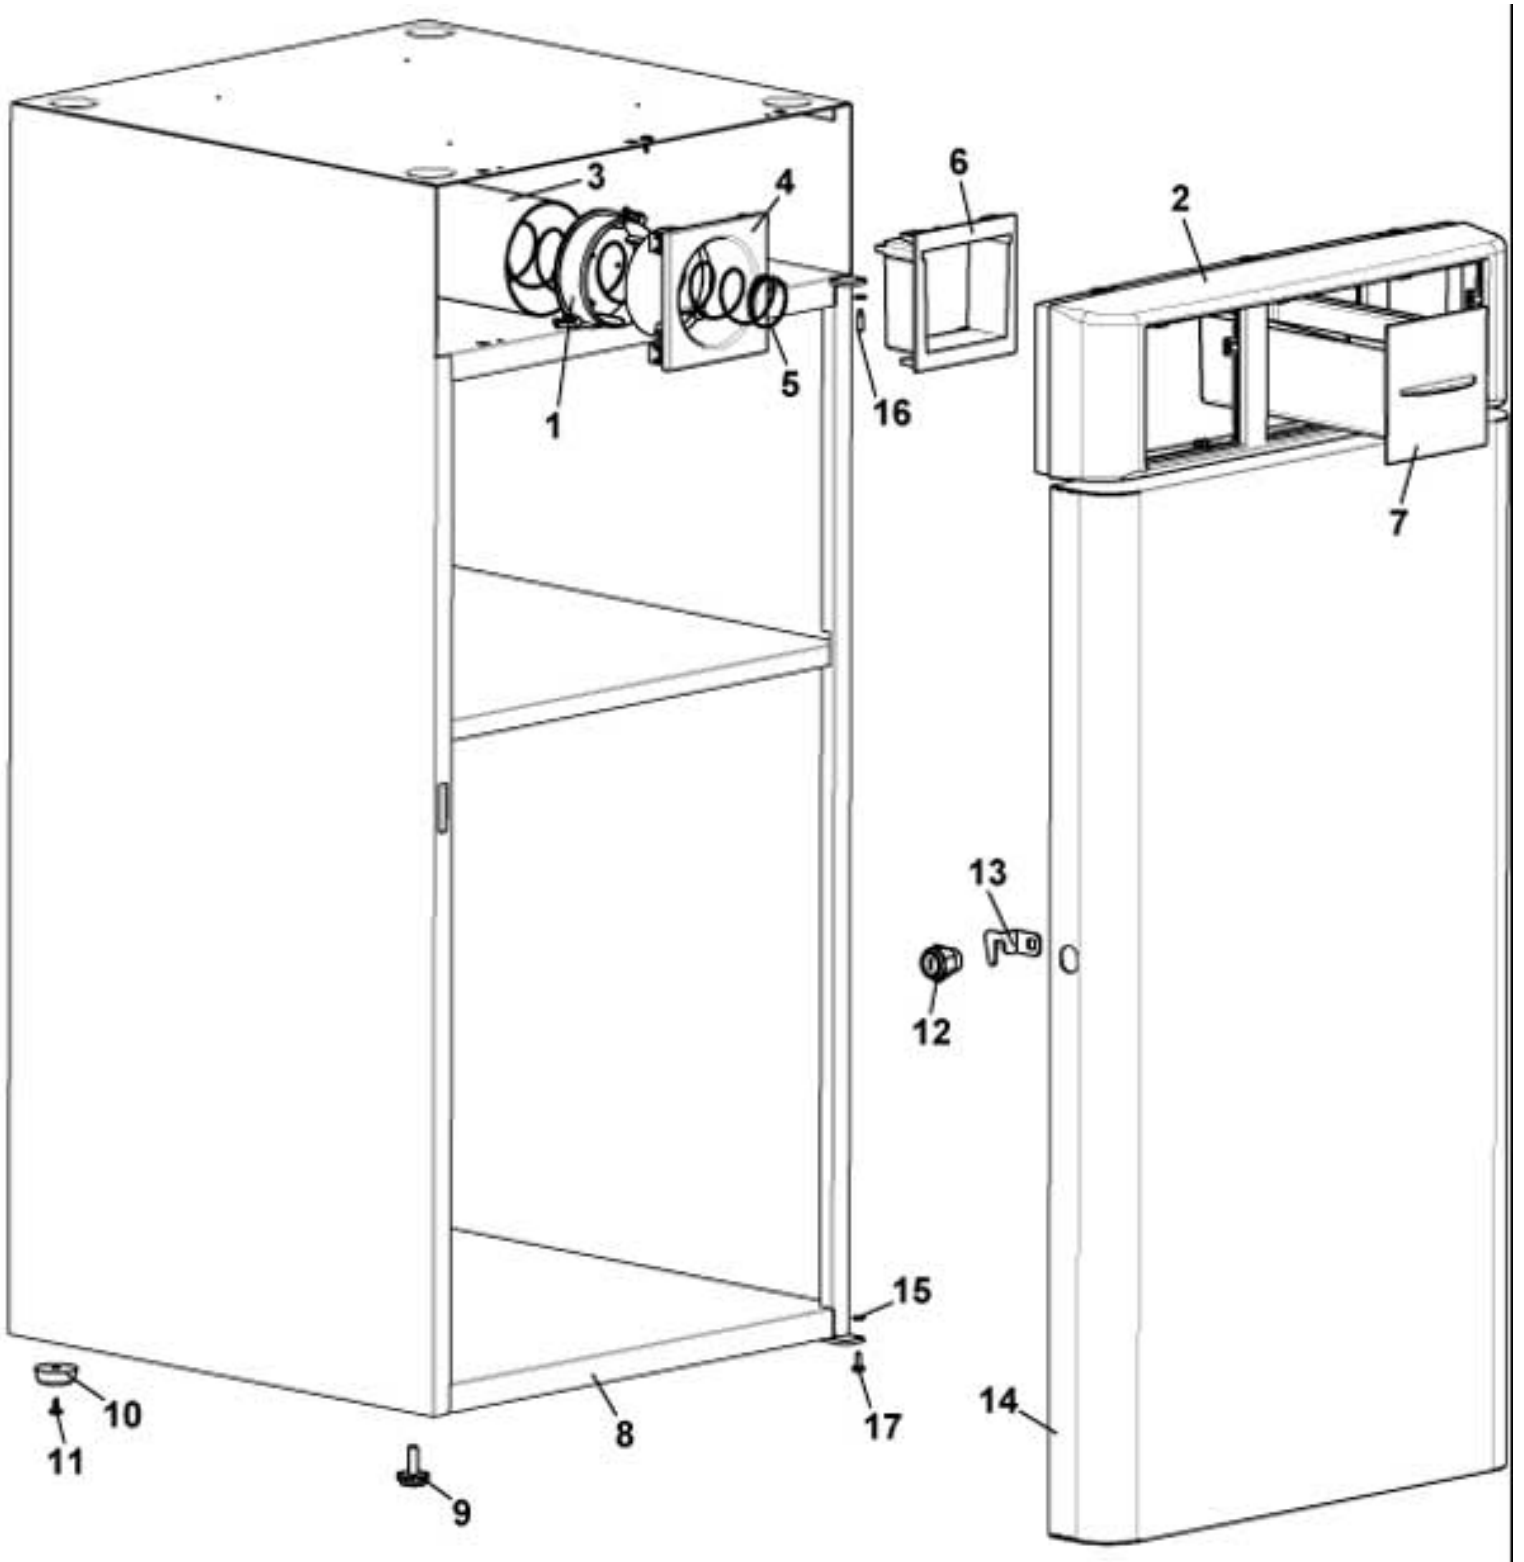

Pos.	Code	Description
1	0010020324	CUP TUBE SUPPORT
2	0010024754	FRONT COVER FOR CABINET
3	0010024764	PIPE D.I. 9,5 x 442 FOR CUPS 70-73
4	0010027147	D.73 CUP PIPE SUPPORT
	0010027147CM	D.73 CUP PIPE SUPPORT MERCEDES GREY RAL 9006
5	0010020334	CUP PUSHING SPRING
6	0010027143	FRONT COVER DRAWER SUPPORT
7	0010027144	FRONT COVER DRAWER
8		SELECT IN THE ORDER THE MODEL OF THE BASE EXPECTED (COLOR, CUPS D.,VERSION)
9	VIT0010504	D.22x7 M6x20 ADJUSTABLE FEET
10	0010005016	CABINET FEET
11	VIT0002401	SCREW TCB 3.5 x 9.5
12	SER0000026	LOCK BOX 5 DT mm 20 RAPID
13	0020037015	LOCK BRACKET
14		SELECT IN THE ORDER THE MODEL OF THE BASE EXPECTED (COLOR, CUPS D.,VERSION)
15	VIT0003003	WASHER D.8 x 4.3 x 0.8
16	0010020313	DOOR HINGE UPPER PIN
17	VIT0000205	SCREW TE M4x10