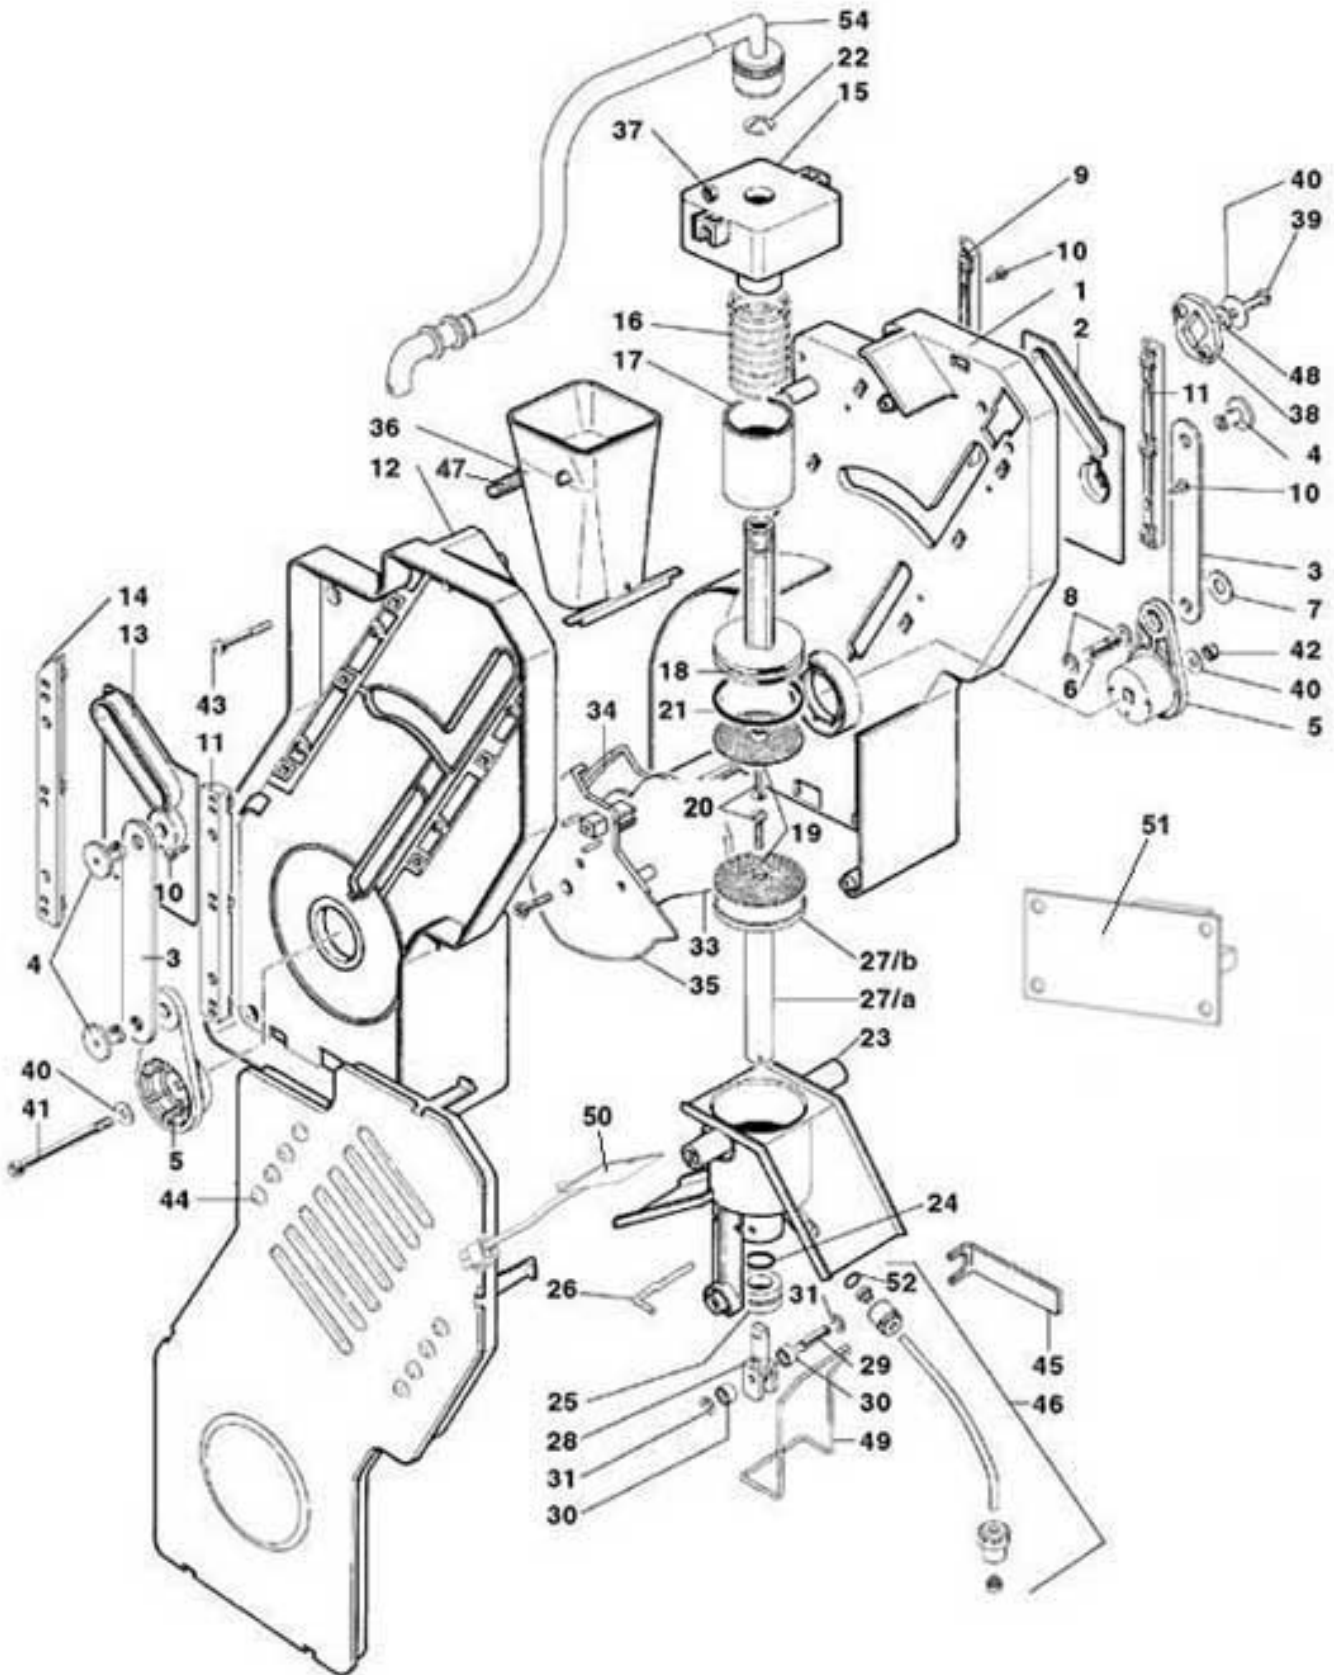

CINO XS GRANDE - MICRO COFFEE GROUP

Pos.	Code	Description
1	0250008005	R.H. FRAME It's part of kit 0250008005R
2	0250008084	R.H. INFUSION CHAMBER CAM
3	0250008009	CONNECTING ROD
4	0250008028	PIN FOR CONNECTING ROD
5	0250008011	R.H. CRANK
6	0250008014	MOTOR CRANK PIN
7	0250008042	ANTIVIBRATION WASHER
8	VIT0006515	D.5 RADIAL STOP RING
9	0250008031	R.H. REAR GUIDE
10	VIT0002026	3.5x 6.5 STAINLESS STEEL TAPPING TCB SCREW
11	0250008033	FRONT GUIDE
12	0250008006	L.H. FRAME It's part of kit 0250008005R
13	0250008085	L.H. INFUSION CHAMBER CAM
14	0250008032	L.H. REAR GUIDE
15	0250008086	UPPER FILTER SUPPORT
16	0250008024	UPPER FILTER SPRING
17	0250008087	SPRING COVER PIPE
18/a	0250008026	D.36 UPPER FILTER FOR COFFEE BEANS GROUP D. 36
18/b	0250008208	D.40 UPPER FILTER FOR COFFEE BEANS GROUP D. 40
	0250008208IC	D.40 UPPER FILTER FOR COFFEE BEANS GROUP D. 40 ORANGE RAL 2011
19/a	0250008099	FILTER FOR COFFEE BEANS GROUP D. 36
19/b	0250008211	FILTER D.40 FOR COFFEE BEANS GROUP D. 40
20	VIT0000121	M 3x8 TSP SCREW
21/a	GUA0000080	SILICONE 4112 OR FOR COFFEE BEANS GROUP D. 36
21/b	GUA0000097	SILICONE 4131 OR FOR COFFEE BEANS GROUP D. 40
22	VIT0006513	D.8 STAINLESS STEEL INSIDE SEEGER
23/a	0250008046R	INFUSION CHAMBER FOR COFFEE BEANS GROUP D. 36
23/b	0250008206R	INFUSION CHAMBER D.40 FOR COFFEE BEANS GROUP D. 40
24	GUA0000065	SILICONE OR 112
25	0250008053	LOWER INLET CUP BUSH
26	0250008029	GLASS BUSH PIN
27/a	0250008108	FILTER SUPPORT SHFT It's part of kit 0250008108R
27/b	0250008122	LOWER FILTER FOR COFFEE BEANS GROUP D. 36
27/c	0250008209	LOWER FILTER D.40 FOR COFFEE BEANS GROUP D. 40
	0250008209IC	LOWER FILTER D.40 FOR COFFEE BEANS GROUP D. 40 ORANGE RAL 2011
28	0250008106	LOWER FILTER ROLL SUPPORT
29	0250008021	ROLL SHAFT
30	0250008022	ROLL SHAFT
31	VIT0006516	D.3.2 RADIAL STOP RING
33	0250008083	FILTER EJECTION CAM
34	0250008016	R.H. FILTER RECOVERY CAM
35	0250008017	L.H. FILTER RECOVERY CAM
36	0250008036	COFFEE CONE
37	VIT0004803	STAINLESS STEEL NUT M4
38	0250008035	SETTING PLATE
39	VIT0000032	M 4x8 INOX TCB SCREW
40	VIT0003309	4.3x16x1.5 STAINLESS STEEL FLAT WASHER
41	VIT0005523	4x60 STAINLESS STEEL TCEI SCREW
42	VIT0004810	M 4 SELFLOCKING NUT
43	VIT0002461	SCREW TCCCR 4,2 x 26
44	0250008039	L.H. FRAME COVER
	0250008039CM	L.H. FRAME COVER FOR COFFEE BEANS GROUP D. 40 MERCEDES GREY RAL 9006
	0250008039IC	L.H. FRAME COVER FOR COFFEE BEANS GROUP D. 40 ORANGE RAL 2011
45	0250008048	KEY FOR NUT
46	0250008110CL	WATER INLET PIPER ASSEMBLY
47	VIT0009203	M 3 CONNECTION FOR THERMOPLASTIC
48	VIT0003451	GROWER SPRING WASHER
50	0250008088	WASHER FOR CHAMBER CAM
51	0250008109R	D.36 LOWER FILTER+ROLL SUPPORT ASSEMBLY
52	GUA0000061	2010 VITON OR
53	0250008107R	LOWER FILTER ROLL SUPPORT
54	0250008176CL	COFFEE OUTLET PIPE ASSEMBLY
100	0250008001R	MICRO COFFEE GROUP FOR COFFEE BEANS GROUP D. 36
101	0250008201R	MICRO COFFEE GROUP D.40 FOR COFFEE BEANS GROUP D. 40
102	0250008026R	D.36 UPPER FILTER ASSEMBLY FOR COFFEE BEANS GROUP D. 36
103	0250008208R	D.40 UPPER FILTER ASSEMBLY FOR COFFEE BEANS GROUP D. 40
104	0250008108R	D.36 LOWER FILTER
105	0250008209R	D.40 LOWER FILTER ASSEMBLY
106	0250008210R	LOWER FILTER D.40+ SUPPORT ROLL ASSEMBLED

assieme