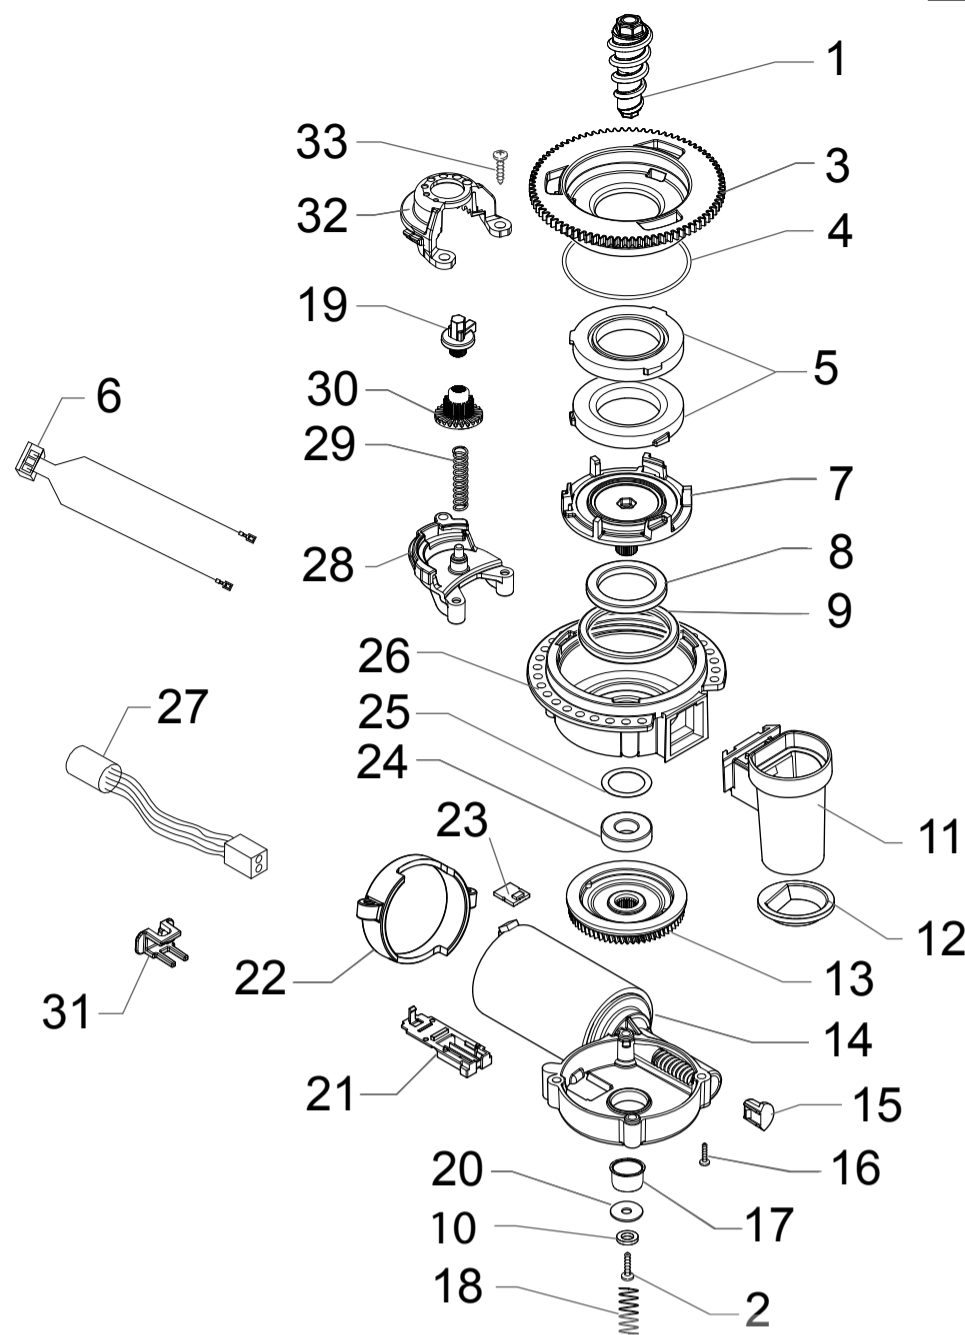

Saeco
INTERNATIONAL GROUP

MOLTIO

TABLE 4/9

MILK CARAFE BOILER

HD8767/01
HD8768/01
HD8769/01-09-11-19

Cod.10004429
Cod.10004395
Cod.10004396-882876909010-10004441-882876919010

POS	CODE	12NC	DESCRIPTION	NOTE	POS	CODE	12NC	DESCRIPTION	NOTE
01	11027572	996530072695	L-F/BRASS CONNECTOR 1/8" FOR TUBE D=4		35	17002058	996530073582	MATBLK UPPER BODY HOT WATER DISPEN.HGO/T	
02	9011.144	996530048885	SS FORK FOR TUBE D=4		36	12000450	996530007819	SCREW TCBR TORX 10 3,5X12 PLAST.ZN-N	
03	17001269	996530070397	L-F/BRASS 90°CONNECT.FOR FAUCET EV.NPR/T		37	17000006	996530009559	TWO WAY TEFLON TUBES SUPPORT SPRING MYB9	
04	11024038	996530067667	BRASS 2WAY EV 21JN1RRV20-XT+LBV05024CU		38	12001728	996530070321	SCREW TCBR TORX 10 3,5X12 PLAST.SS	
05	11031400	996530073514	L-F/BRASS 90°CONNECTOR V2 FOR FAUCET EV.		39	129913902	996530013164	SCREW TCB TORX 10 3X12 PLAST.ZN-B	
06	17000980	996530067657	BLACK WATER DRAINAGE CONNECTOR XSMC		40	17001215	996530069842	BLACK HOT WATER DISPENSER TUBE NPR/T	
07	17001473	996530073581	MATTBLK CARAFE INS.BODY FRON.COVER HGO/T		41	17002061	996530073557	M/BLK LOWER BODY HOT WATER DISPEN.HGO/T	
			MILK CARAFE BLK		42	17002025	996530073538	BLACK CARAFE GRAFT BODY INSERT HGO/T	
	11031711	996530073537	ANTHR.CARAFE INS.BODY FRON.COVER HGO/T		43	11027510	996530069851	WHT PREFORM.TEFLON TUBE SUPP.NPR ASSY.	
			MILK CARAFE ANT.		44	17002026	996530073545	BLK CARAFE INSERT BODY REAR COVER HGO/T	
08	17002027	996530073566	BLACK CARAFE INSERT BODY HGO/T		45	11005395	996530002873	STEEL MILK CONTAINER SUPPORT SPRING P124	
09	11031518	996530073572	MATT/BLK HOT WATER DISPENSER HGO/T ASSY.		46	16000540	996530009523	TRANSPAR.11X12,8 SILICONE TUBE	IN ROLL
10	11024039	996530067613	3WAY EV OT57 (31JN1XRV20-SXT+LBV05024CU)						
11	140328059	996530013564	OR 2015 SILICONE PTFE/FDA			11026286	996530068717	HP/SLIM TUB.BOILER STD 1900W 230V ASSY.	COMPLETE
12	17000114	996530068077	FLOW SELECTOR FAUCET NPR					WITH PART.N°19 - 20 - 21 - 23 - 31	
13	12000893	996530007948	OR ORM 0120-20 BLACK EPDM						
14	11008104	996530004722	MUSHROOM VALVE FOR FLOW SELECTOR P0057						
15	11008105	996530004723	FLOW SELECTOR VALVE SUPPORT P0057						
16	11008077	996530004709	STEEL FLOW SELECTOR VALVE SPRING P0057						
17	11008106	996530004724	FLOW SELECTOR VALVE CAP P0057						
18	11022791	996530007442	BLACK SLIM/EXSL TUB.BOILER SUPPORT						
19	129573202	996530012921	SCREW TCB TORX 20 M4X8 AUTOFORMING ZN-B						
20	12001033	996530007973	THERMOSTAT ONE SHOT 190°						
21	11001751	996530000997	TUB.BOILER V3 UPPER THERM.FIXING SPRING	230V-1900W					
22	12001280	996530008024	SCREW TSP TORX 10 5X20 PLAST.ZN-B						
23	17000346	996530068751	HP/SLIM TUB.BOILER ASSY.						
24	11004689	996530002484	TEA/BRASS SAFETY VALVE 16-18 BAR ASSY.						
25	149205850	996530018056	BLACK TYPE ULKA PUMP W/BEVEL SUPPORT						
26	12000140	996530007753	ULKA PUMP EP5/S GW	230V-50HZ					
27		421946000131	2POLES CONNECTOR PUMP V2 CLP UL						
28		421946000141	3POLES CONNECTOR FLOWMETER V2 CLP UL						
29	NV99.099	996530059843	TURBINE D=1,2 932-8521/00 ASSY.						
30	12000892	996530007947	OETIKER CLAMP D=9,5 16700004						
31	190800100	996530026997	TEMPERATURE SENSOR NTC UL L=280MM						
32	17001440	996530068747	BLK BOILER INSULATING COVER NPR						
33	JS01.022	996530057357	SILICONE TUBE 5X10 60SH	IN ROLL					
34	16000380	996530009505	5X8,9 SILICONE TUBE	IN ROLL					