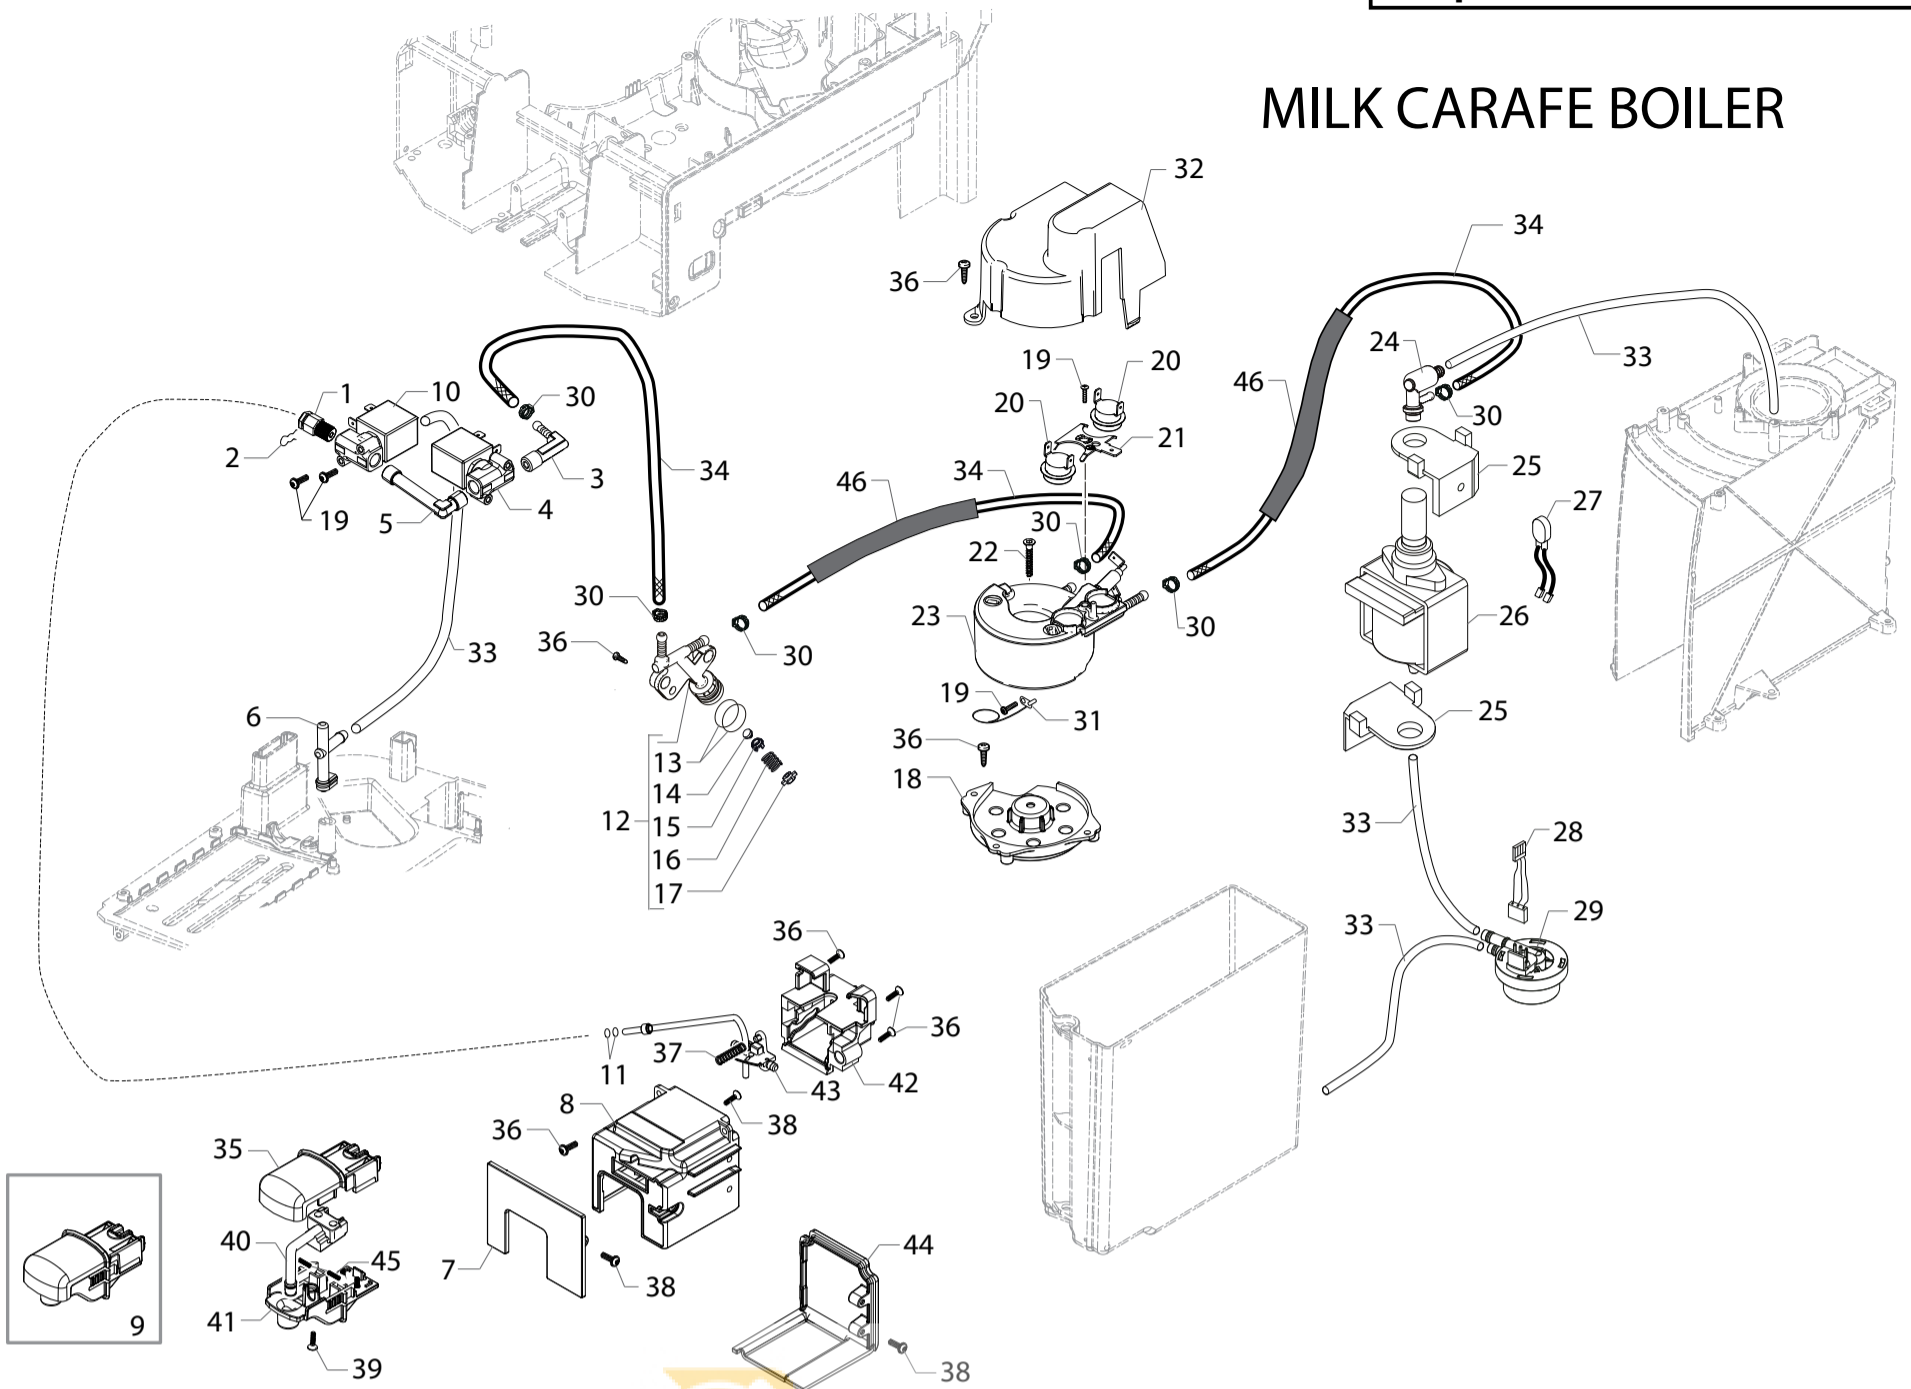

MILK CARAFE BOILER

HD8767/01
HD8768/01
HD8769/01-09-11-19

Cod.10004429
Cod.10004395
Cod.10004396-882876909010-10004441-882876919010