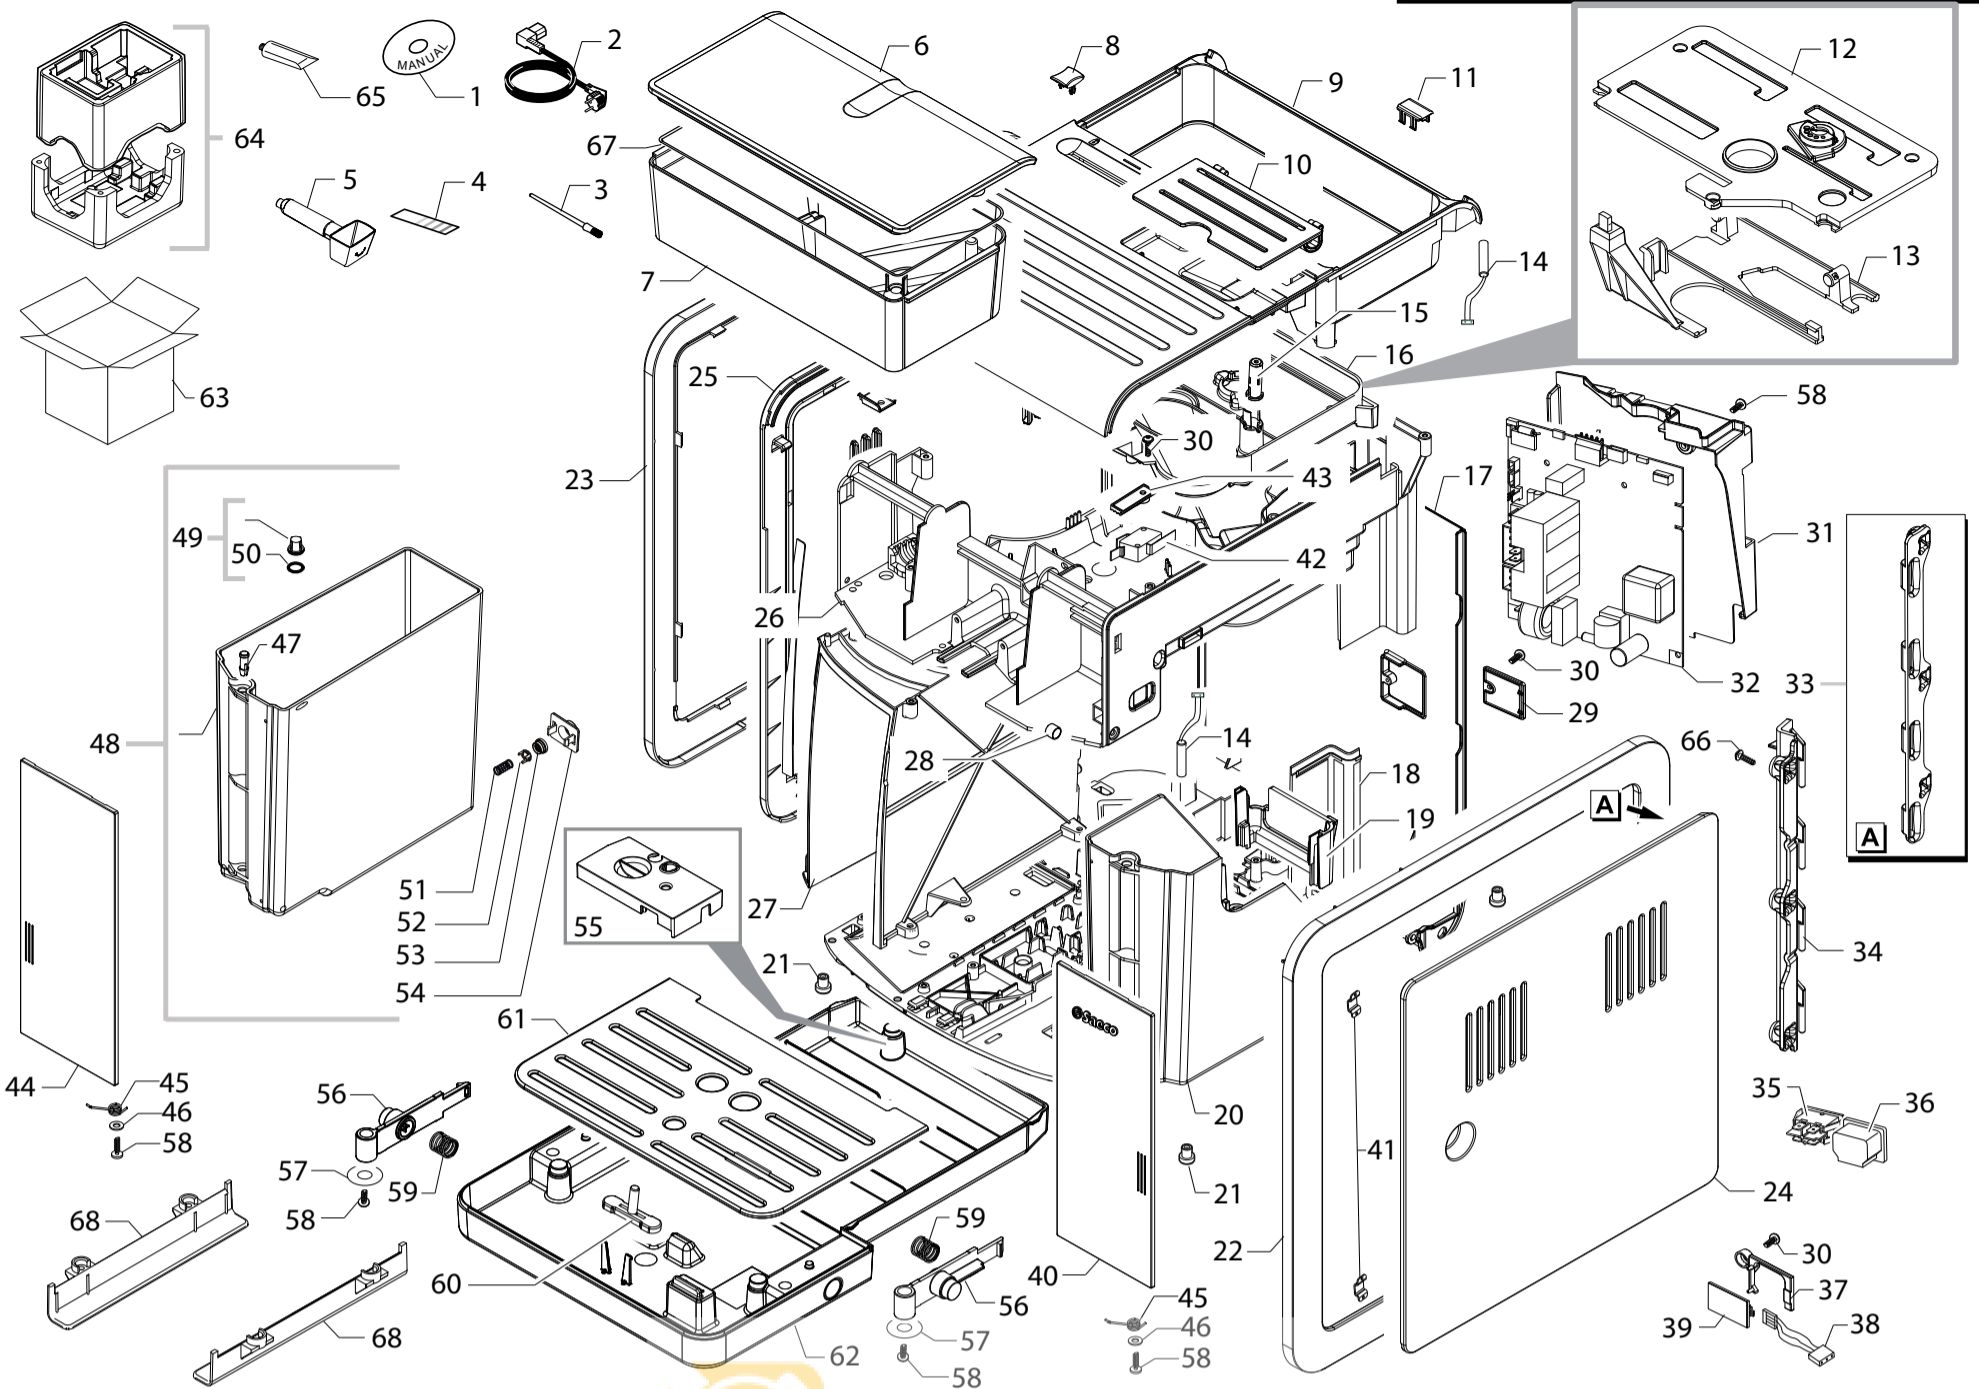

HD8767/01
HD8768/01
HD8769/01-09-11-19

Cod.10004429
Cod.10004395
Cod.10004396-882876909010-10004441-882876919010

POS	CODE	12NC	DESCRIPTION	NOTE	POS	CODE	12NC	DESCRIPTION	NOTE
01	15003981	996530073577	DOCUMENTATION CD HGO HIGO ASSY.		27	17001114	996530068752	BLACK CASING BOTTOM INSERT NPR	
02	183911050	996530025808	BLACK POWER CABLE SCHUKO L=1200		28	9161.111	996530050555	MAGNET FOR FLOAT SUPERAUT.	
03	127390100	996530025808	BRUSH FOR CLEANING		29	17001484	996530068728	MATT/BLK REAR CASING PROGRAM.INSERT NPR	
04	0301.961	996530039604	STICKER FOR WATER HARDNESS TEST		30	129913202	996530013156	SCREW TCB TORX 10 3X8 PLAST.ZN-B	
05	146680850	996530016529	BLACK COFFEE MEASURE SMART		31	11012301	996530006364	BLACK PWR/CPU BOARD PROTECTION P0057	
06		421944012271	NAT/GRY COFFEE CONTAINER LID V2 HGO ASSY		32	11031543	996530073546	CPU+SW HGO/H-P 230V ASSY.	
07	11031328	996530073529	NAT/GRY REMOVAB.BEAN COFF.CONT.HGO ASSY.			11031545	996530073565	CPU+SW HGO/T 230V ASSY.	MILK CARAFE
08	17002119	996530073534	MATT/BLK BEAN COFF.CONT.RELEASE KNOB HGO		33	11012714	996530006495	BLACK HINGE FOR REAR CASING XSM	
		421941305511	ANT. BEAN COF.CONT.RELEASE KNOB HGO		34	11012713	996530006494	BLACK HINGE FOR DOOR RIGHT SIDE XSM	
			MILK FROTHER - MILK CARAFE BLK		35	NE03.038	996530058836	BIPOLAR SWITCH FUSIT C1250AR	
			MILK CARAFE ANT.		36	12001883	996530072437	CUP SOCKET V3 EN 60320 C 13	
09	17001356	996530073602	MATT/BLACK UPPER CASING COVER HGO/H-P		37	17001179	996530068749	BLK CAPACIT.SENSOR LOCKING INSERT NPR	
	17002092	996530073547	MATT/BLACK UPPER CASING COVER HGO/T	MILK CARAFE	38	17800165	996530068745	3POLES CONNECTOR WATER LEVEL CLP UL	
	11031714	996530073551	ANTHR.UPPER CASING COVER HGO/T	MILK CARAFE	39	11003232	996530001522	AS.CPU+SW WATER LEVEL SENSOR V2	
10	17001970	996530073539	MATT/BLK GROUND CONTAINER DOOR HGO		40		421941300921	MATT/BLACK DUMP BOX FRONT COVER HGO/H-P	
		421941300361	ANT.GROUND CONTAINER DOOR HGO			17002090	996530073556	MATT/BLACK DUMP BOX FRONT COVER HGO/T	MILK CARAFE
			MILK FROTHER - MILK CARAFE BLK			11031716	996530073568	ANTHR.DUMP BOX FRONT COVER HGO/T	MILK CARAFE
			MILK CARAFE ANT.		41	11013220	996530069857	STEEL PLATE FOR DOOR MAGNET XSM	
11	17001380	996530069844	TRANSP.COVER INFRAREDS ACCESS NPR/T	MILK CARAFE	42	12001890	996530073209	MICROSWITCH XG/V3D	
12	17001916	996530073568	BLK BEAN COF.CONT.RELEASE FIX PLATE HGO		43	17000064	996530067437	BLK CAPACIT.SENSOR DEADLOCK INSERT XSM	
13	17001888	996530073574	BLK BEAN COF.CONT.RELEASE PLATE HGO		44	17001399	996530073588	MATT/BLK WATER TANK FRONT COVER HGO/H-P	
14	17800432	996530072785	2POLES CONNECT.SENSOR REED DOOR V2 G0053			17002164	996530073583	MATT/BLK WATER TANK FRONT COVER HGO/T	MILK CARAFE
15	11003154	996530001476	BLACK REED SENSOR SUPPORT P0049			421941301011	ANT.WATER TANK FRON.COVER S/SCR.HGO/T	MILK CARAFE	
16	17002010	996530073555	BLACK BEAN COF.CONTAINER SUPP.PLATE HGO		45	17001219	996530073595	SS OSCILLATING DOOR SPRING HGO	
17	17002019	996530073562	MATT/BLACK REAR CASING HGO		46	UN6592-4I	996530062212	SS.WASHER D.4 UNI6592 4,3X9	
18		421946000261	BLK CASING BOTTOM V2A NPR/L		47	9161.076.150	996530050504	GREY GROUND COF.DOSER DOOR PIN	
		421944002581	BLK CASING BOTTOM HGO/T	MILK CARAFE	48	11031326	996530073593	NAT/GRY WATER CONTAINER HGO ASSY.	
19	17001005	996530073483	BLACK DUMP BOX INSERT NPR		49	224640200	996530029115	WHITE WATER CONTAINER EXT.FILTER ASSY.	WITH PART.N°50
20	17002002	996530073598	BLACK DUMP BOX HGO/H-P		50	140328461	996530013571	OR ORM 0190-10 EPDM	
	17002089	996530073578	BLACK DUMP BOX HGO/T	MILK CARAFE	51	11003672	996530001831	SS SPRING FOR WATER CONTAIN.VALVE P0049	
21	147622800	996530016875	TRANSPARENT SILICONE FOOT		52	11003673	996530001832	GREY WATER CONTAINER VALVE INSERT P0049	
22	11031506	996530073587	SILVER RIGHT SIDE DOOR FRAME HGO		53	11003671	996530001829	TRANSP.VALVE FOR WATER CONTAINER P0049	
23	11031507	996530073607	SILVER LEFT SIDE CASING FRAME HGO		54	11001298	996530000733	BLACK LID FOR DUCKBILL VALVE P0049	
24	17002013	996530073533	MATT/BLACK RIGHT SIDE DOOR HGO		55	17000838	996530069839	BLACK DRIP TRAY COVER NPR/T	MILK CARAFE
25	17002021	996530073609	MATT/BLACK LEFT SIDE CASING HGO		56	17002042	996530073603	BLACK DRIP TRAY LOCKING INSERT HGO/T	MILK CARAFE
26	17002009	996530073544	BLACK COFFEE GRINDER SUPP.PLATE HGO/H-P		57	U207.004	996530062034	PLAIN WASHER 4,3X16 UNI 6592 GAL	MILK CARAFE
	17002074	996530073542	BLACK COFFEE GRINDER SUPP.PLATE HGO/T	MILK CARAFE	58	12000450	996530007819	SCREW TCB TORX 10 3,5X12 PLAST.ZN-N	