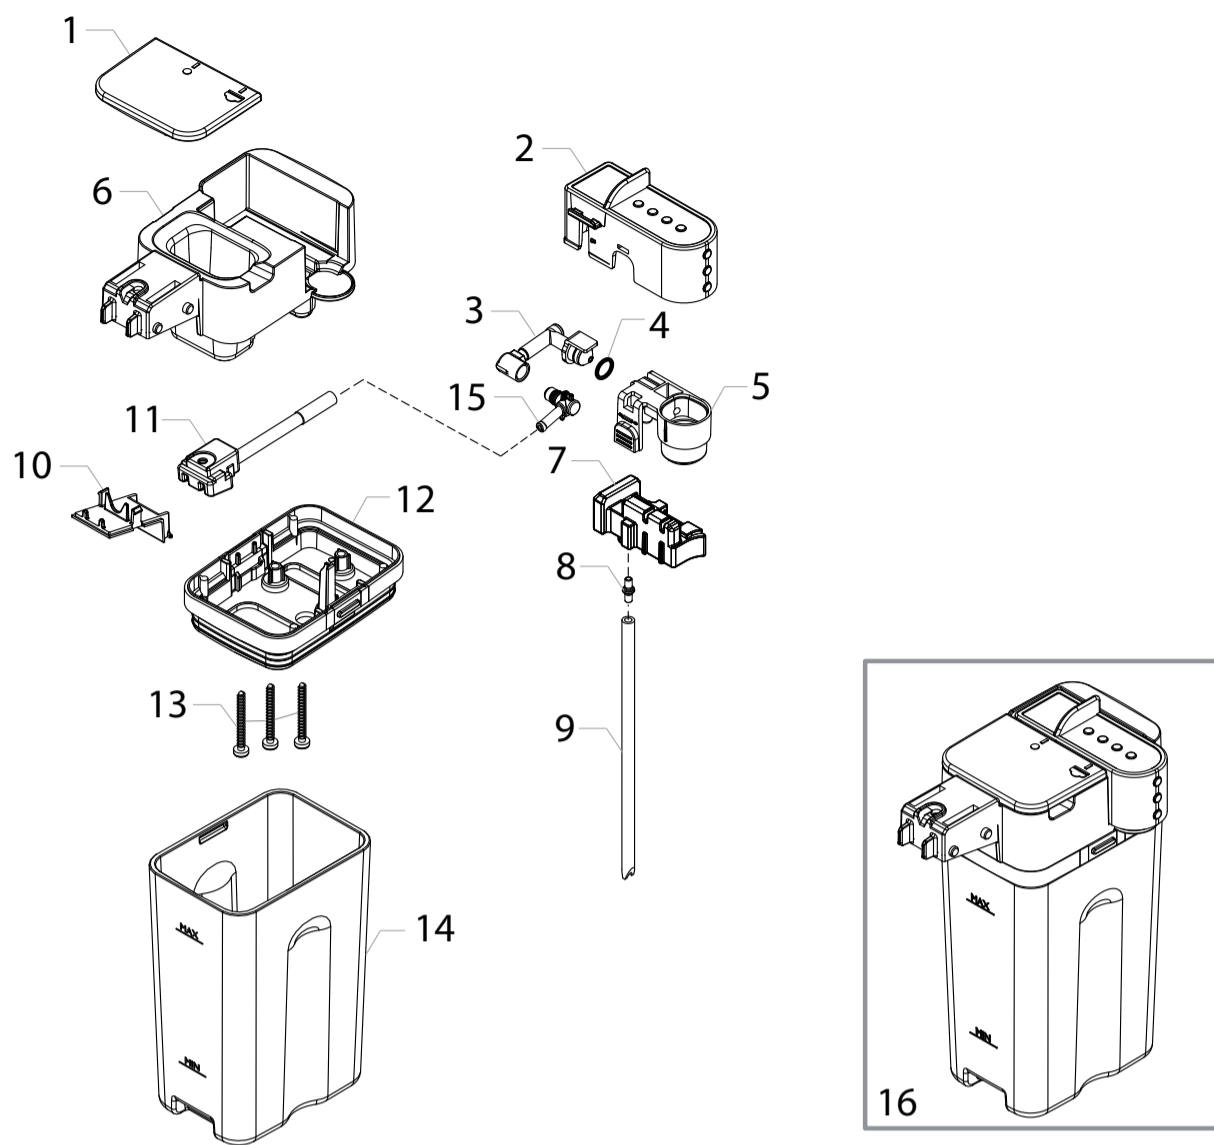

HD8767/01
HD8768/01
HD8769/01-09-11-19

COFFEEPARTS
запчасти к кофемашинам

Cod.10004429
Cod.10004395
Cod.10004396-882876909010-10004441-882876919010

POS	CODE	12NC	DESCRIPTION	NOTE	POS	CODE	12NC	DESCRIPTION	NOTE
01	17001963	996530073564	BLACK CARAFE COVER PLUG HGO/T						
02	17001982	996530073601	MATT/BLK CARAFE CAPPUC.COVER HGO/T						
03	17002043	996530073576	CARAFE STEAM OUTPUT CONNECT.HGO/T ASSY.						
04	NM01.028	996530059392	O-RING 106 SILICONE						
05	17001985	996530073573	BLACK CARAFE CAPPUC.CASING HGO/T						
06	17001956	996530073554	BLACK UPPER COVER PART CARAFE HGO/T						
07	17002052	996530073606	BLK CARAFE MILK INLET BODY HGO/T						
08	17001362	996530068626	BLK MILK INTAKE TUBE CONNECT.INS.V2 RYL						
09	11012814	996530067584	SILICONE TUBE 3,5X6 L=140 MM						
10		421944001291	BLK CARAFE REAR COVER INSERT V2 NPR/T						
11	17002211	996530073579	BLACK CARAFE MILK DISPENSER TUBE SMR/T						
12	17001959	996530073552	BLACK LOWER COVER PART CARAFE HGO/T						
13	129914002	996530013165	SCREW TCB TORX 10 3,5X16 PLAST.ZN-B						
14	17001955	996530073613	TRANSP.CARAFE HGO/T						
15		421944005531	BLK CARAFE STEAM INPUT CONN.HGO/T ASSY.						
16	11031503	996530073575	TRANSP/BLK GEN.CARAFE HGO/T ASSY.