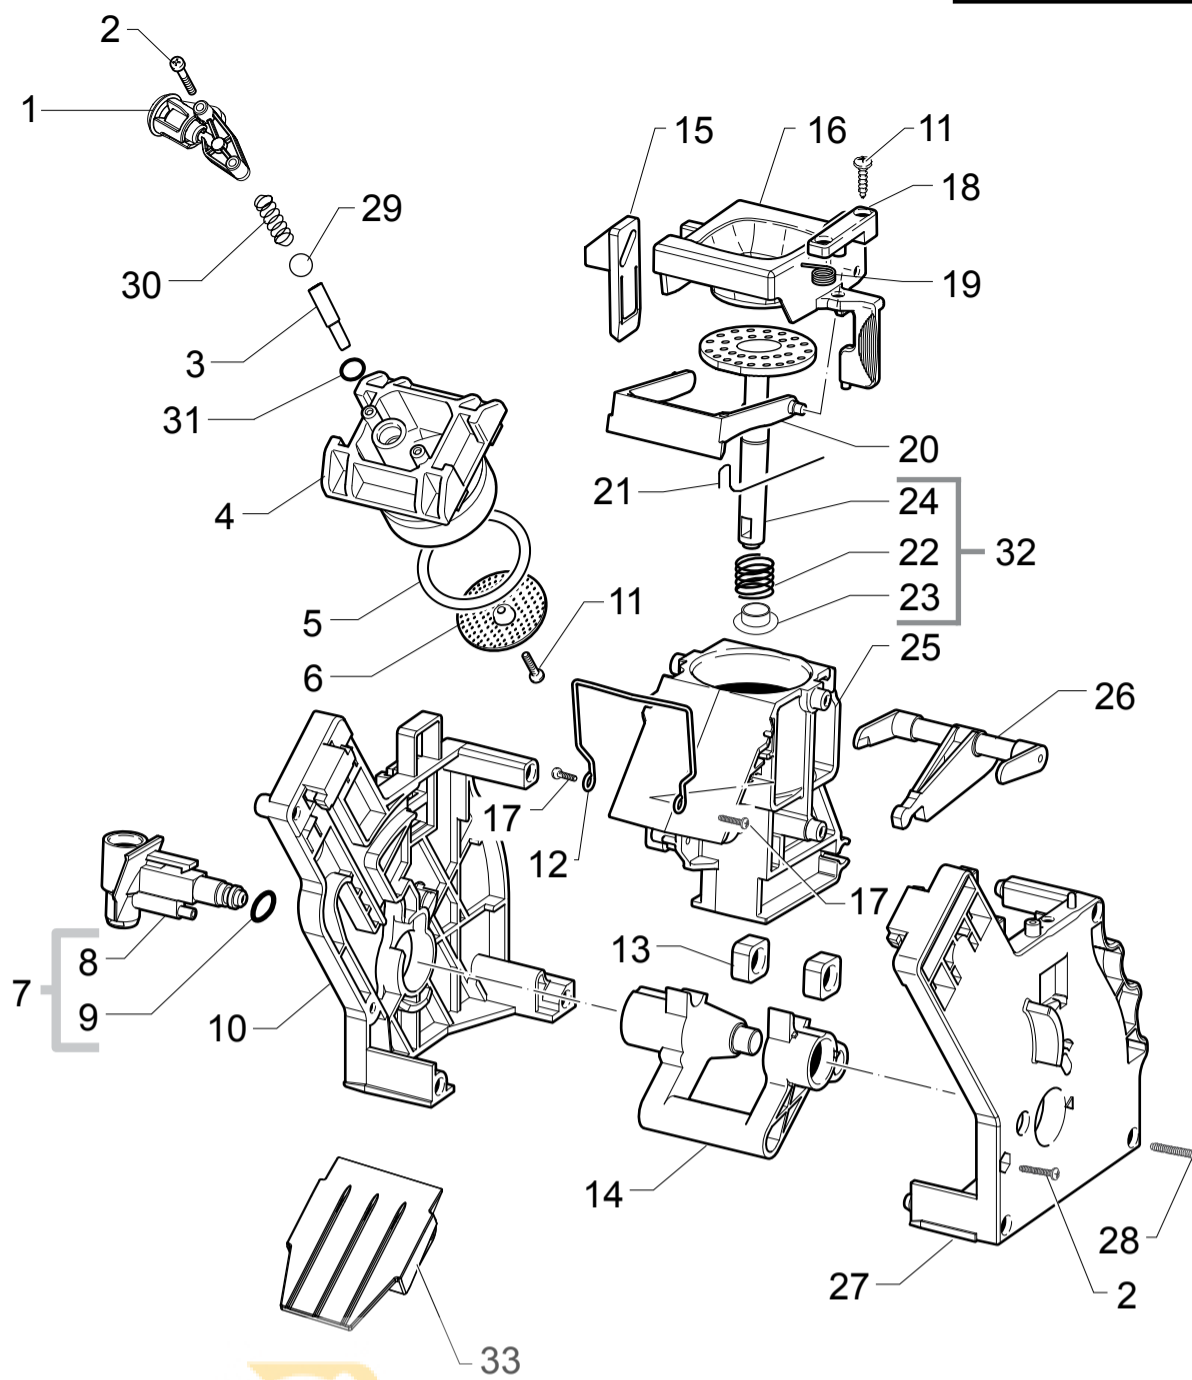

Saeco
INTERNATIONAL GROUP

HD8767/01
HD8768/01
HD8769/01-09-11-19

COFFEEPARTS
запчасти к кофемашинам

Cod.10004429
Cod.10004395
Cod.10004396-882876909010-10004441-882876919010

POS	CODE	12NC	DESCRIPTION	NOTE	POS	CODE	12NC	DESCRIPTION	NOTE
01	17000366	996530066736	BLK RATIOMOTOR MOUNTING PLATE XSMC ASSY.						
02	NE05.038	996530058869	MICROSWITCH SAIA XCG5-81-P5						
03	20000900	996530009913	SPARES KIT GEARS FOR RATIOMOTOR V2						
04	9161.132	996530050569	MYLAR WASHER FOR RATIOMOTOR						
05	11005214	996530002796	MOTOR FOR RATIOMOTOR P124 ASSY.						
06	9121.046	996530049898	BRONZE SINTERED BUSH FOR MOTOR RATIOMOT.						
07	148380200	996530017424	BAKELIZZATE WASHER D=5,5						
08	9121.044	996530049896	ANTIVIBRATION FOR MOTOR						
09	11003754	996530001899	BLK RATIOMOT.MOUNTING PLATE COVER P0057						
10	12000450	996530007819	SCREW TCBR TORX 10 3,5X12 PLAST.ZN-N						
11	11013531	996530006805	PIN FOR FLOW SELECTOR FAUCET P0057 ASSY.						
12	11013530	996530006804	PIN FOR FLOW SELECTOR FAUCET V2 P0057						
13	NM01.035	996530059399	OR ORM 0090-20 SILICONE						
14	NM01.057	996530059419	OR ORM 0050-20 IN SILICONE						
15	12001890	996530073209	MICROSWITCH XG/V3D						
16	17000685	996530072515	BLACK SEAL FOR RATIOMOTOR PLATE NPR						
17	17001336	996530068732	GREY BREW UNIT DRAWER COFFEE NPR						
18	11031554	996530073362	BLACK BREW UNIT 8GR.5BAR HGO						
19	12001728	996530070321	SCREW TCBR TORX 10 3,5X12 PLAST.SS						