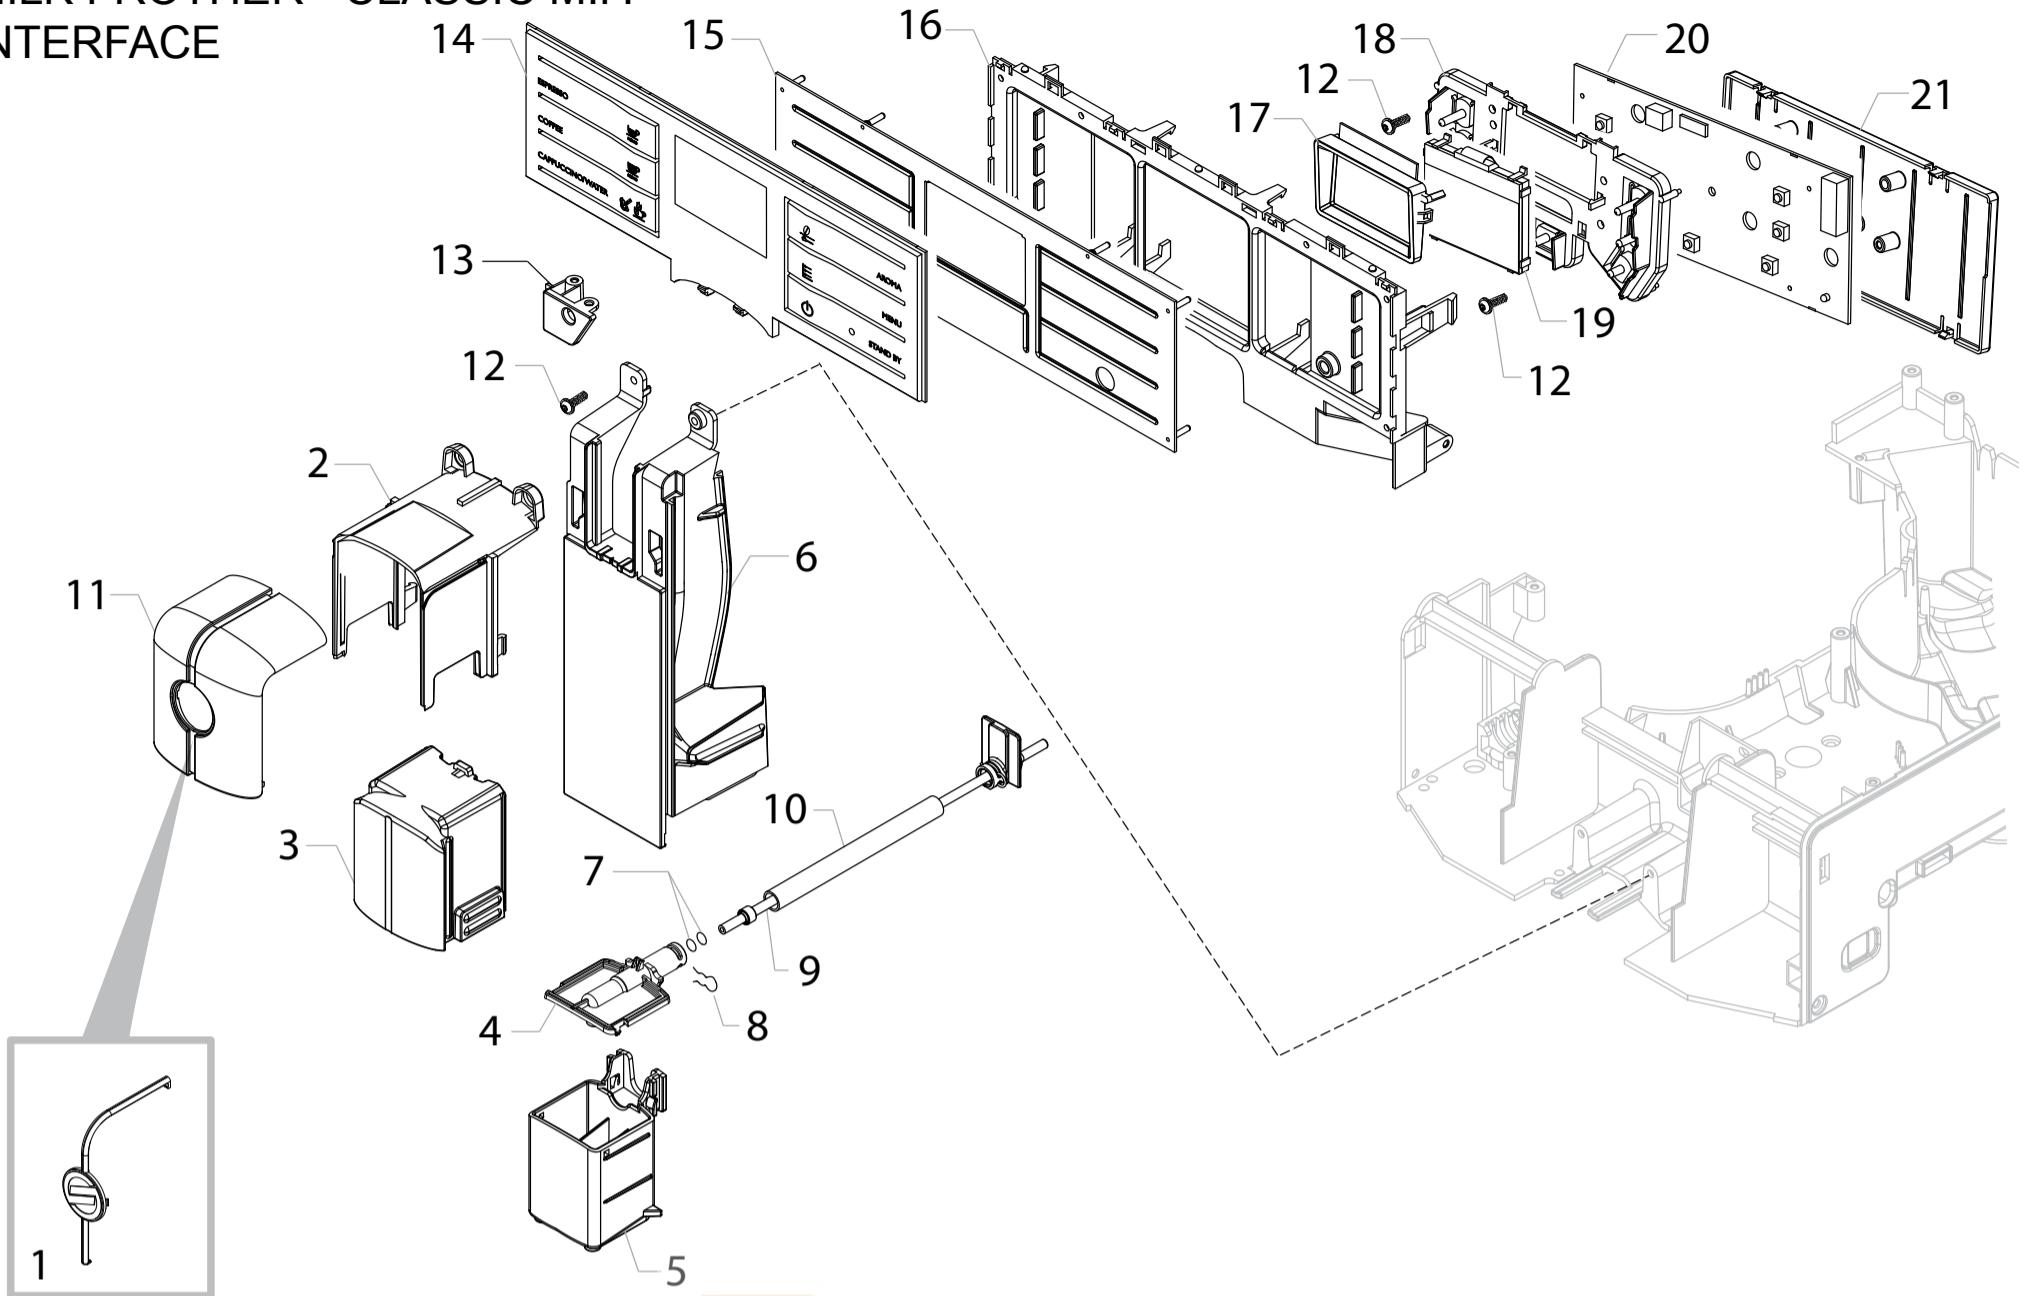

MILK FROTHER - CLASSIC M.F.
INTERFACE

HD8767/01
HD8768/01
HD8769/01-09-11-19

COFFEEPARTS
запчасти к кофемашинам

Cod.10004429
Cod.10004395
Cod.10004396-882876909010-10004441-882876919010

POS	CODE	12NC	DESCRIPTION	NOTE	POS	CODE	12NC	DESCRIPTION	NOTE
1		421941300791	BLK COF.DISPEN.INS.W/LOGO SAE S/SCR.HGO						
2	17001445	996530073586	MATT/BLACK COFFEE DISPENSER LID HGO						
3	17001456	996530073561	MATT/BLK COFFEE DISPENS.MOBILE PART HGO						
4	17001453	996530073558	BLACK COFFEE DISPENSER BODY LID HGO						
5	17001448	996530073589	BLACK COFFEE DISPENSER BODY HGO						
6	17001258	996530073596	MATT/BLACK FRONT CASING COVER HGO						
7	140328059	996530013564	OR 2015 SILICONE PTFE/FDA						
8	9011.144	996530048885	SS FORK FOR TUBE D=4						
9	11031203	996530073357	TEFL.TUBE 2X4 L=235+PLATE+2BUSH NPR ASSY						
10	149361200	996530018278	BLACK SILICONE TUBE 7,5X9,3	IN ROLL					
11	11031324		SILVER COF.DISPENSER FRONT PLATE HGO						
12	12000450	996530007819	SCREW TCBR TORX 10 3,5X12 PLAST.ZN-N						
13	17001468	996530073567	MATT/BLACK FRONT PANEL CAP HGO/H-P						
14	11031352	996530073608	BLK 6BUTTONS TOUCH PANEL S/SCR.HGO/H	MILK FROTHER					
		421941300781	BLK 6BUTTONS TOUCH PANEL S/SCR.HGO/P	CLASSIC M.F.					
15	17001878	996530073592	BLACK TOUCH PANEL SEAL HGO						
16	17002015	996530073531	BLK SUPP.FORASSY KYB BOARD SUPP.HGO/H-P						
17	17001579	996530073604	MATT/BLACK DISPLAY FRAME HGO						
18	17001585	996530073549	BLACK DISPLAY SUPPORT HGO						
19		421941300941	DISPLAY LCD 128X64 SMR						
20		421941300551	KYB - INTERFACE HGO/H-T	MILK FROTHER					
		421941300561	KYB - INTERFACE HGO/P	CLASSIC M.F					
21	17001577	996530073594	BLACK DISPLAY KEYBOARD SUPPORT HGO