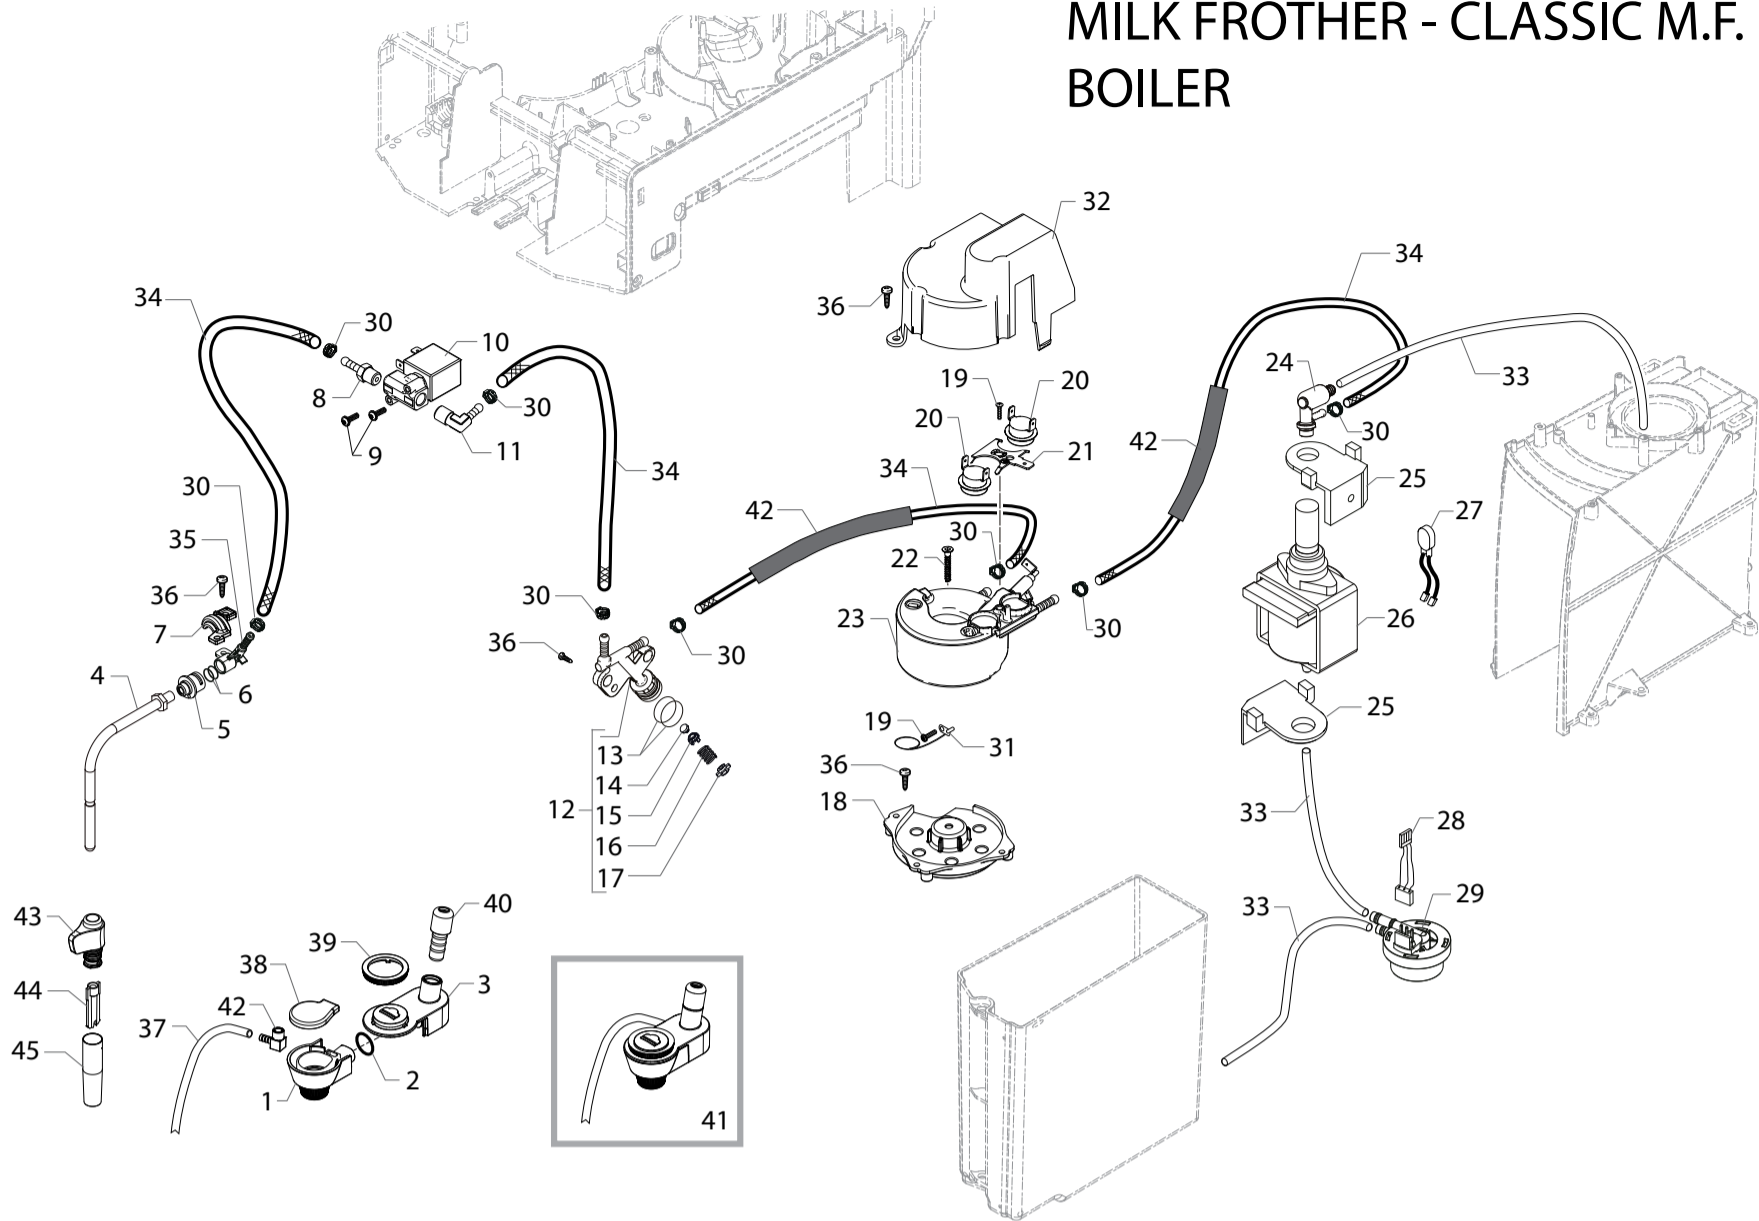

MILK FROTHER - CLASSIC M.F. BOILER

Saeco
INTERNATIONAL GROUP

HD8767/01
HD8768/01
HD8769/01-09-11-19

COFFEEPARTS
запчасти к кофемашинам

Cod.10004429

Cod.10004395

Cod.10004396-882876909010-10004441-882876919010

POS	CODE	12NC	DESCRIPTION	NOTE	POS	CODE	12NC	DESCRIPTION	NOTE
01		421941301081	BLK CAPPUC.CASING SMR/H		38		421941301131	BLK CAPPUC.CASING SEAL SMR/H	
02	NM01.028	996530059392	O-RING 106 SILICONE		39		421941301121	BLK CAPPUC.CASING COVER RING SMR/H	
03		421941301101	BLK CAPPUC.CASING COVER SMR/H ASSY		40		421941301141	BLK STEAM TUBE INSERT SMR/H	
04	11031323	996530073543	TF/CHROM.STEAM TUBE HGO ASSY.		41		421941301151	BLK CAPPUC.S/SCR.SMR/H ASSY.	
05	11011127	996530005979	BLACK PA6 BUSH FOR STEAM TUBE P0057		42	147922350	996530017377	BLACK CONNECTOR 90° FOR SPHERIC.CAPPUC.	
06	140324461	996530013509	OR ORM 0060-20 TERMOIL		43		421941300671	BLK/SIL.STEAM TUBE HANDGRIP G0053	ONLY CLASSIC M.F.
07	11013894	996530006914	BLACK FORK FOR STEAM TUBE GXSM		44	11001620	996530000925	BLACK PANNARELLO INNER TUBE P0049	ONLY CLASSIC M.F.
08	11024868	996530070371	L-F/BRASS CONNECT.FOR ALUM.BOILER		45	11001621	996530000926	SS PANNARELLO COVER P0049	ONLY CLASSIC M.F.
09	129823802	996530013077	TCB SCREW M4X8 UNI 7687 ZNP						
10	11024038	996530067667	BRASS 2WAY EV 21JN1RRV20-XT+LBV05024CU			11026286	996530068717	HP/SLIM TUB.BOILER STD 1900W 230V ASSY. WITH PART.N°19 - 20 - 21 - 23 - 31	COMPLETE
11	11024469	996530067632	L-F/BRASS CONNECTOR FOR BOILER AURA						
12	17000114	996530068077	FLOW SELECTOR FAUCET NPR						
13	12000893	996530007948	OR ORM 0120-20 BLACK EPDM						
14	11008104	996530004722	MUSHROOM VALVE FOR FLOW SELECTOR P0057						
15	11008105	996530004723	FLOW SELECTOR VALVE SUPPORT P0057						
16	11008077	996530004709	STEEL FLOW SELECTOR VALVE SPRING P0057						
17	11008106	996530004724	FLOW SELECTOR VALVE CAP P0057						
18	11022791	996530007442	BLACK SLIM/EXSL TUB.BOILER SUPPORT						
19	12001715	996530069758	SCREW TCB TORX 20 M4X8 AUTOFORMING ZN-B						
20	12001033	996530007973	THERMOSTAT ONE SHOT 190°						
21	11001751	996530000997	TUB.BOILER V3 UPPER THERM.FIXING SPRING						
22	12001280	996530008024	SCREW TSP TORX 10 5X20 PLAST.ZN-B						
23	17000346	996530068751	HP/SLIM TUB.BOILER ASSY.	230V-1900W					
24	11004689	996530002484	TEA/BRASS SAFETY VALVE 16-18 BAR ASSY.						
25	149205850	996530018056	BLACK TYPE ULKA PUMP W/BEVEL SUPPORT						
26	12000140	996530007753	ULKA PUMP EP5/S GW	230V-50HZ					
27		421946000131	2POLES CONNECTOR PUMP V2 CLP UL						
28		421946000141	3POLES CONNECTOR FLOWMETER V2 CLP UL						
29	NV99.099	996530059843	TURBINE D=1,2 932-8521/00 ASSY.						
30	12000892	996530007947	OETIKER CLAMP D=9,5 16700004						
31	190800100	996530026997	TEMPERATURE SENSOR NTC UL L=280MM						
32	17001440	996530068747	BLK BOILER INSULATING COVER NPR						
33	JS01.022	996530057357	SILICONE TUBE 5X10 60SH	IN ROLL					
34	16000380	996530009505	5X8,9 SILICONE TUBE	IN ROLL					
35	11005757	996530003103	STEAM TUBE SUPPORT P0057						
36	12000450	996530007819	SCREW TCB TORX 10 3,5X12 PLAST.ZN-N						
37	9972.045	996530051237	SILICONE TUBE 3,5X6 L=350 MM DS