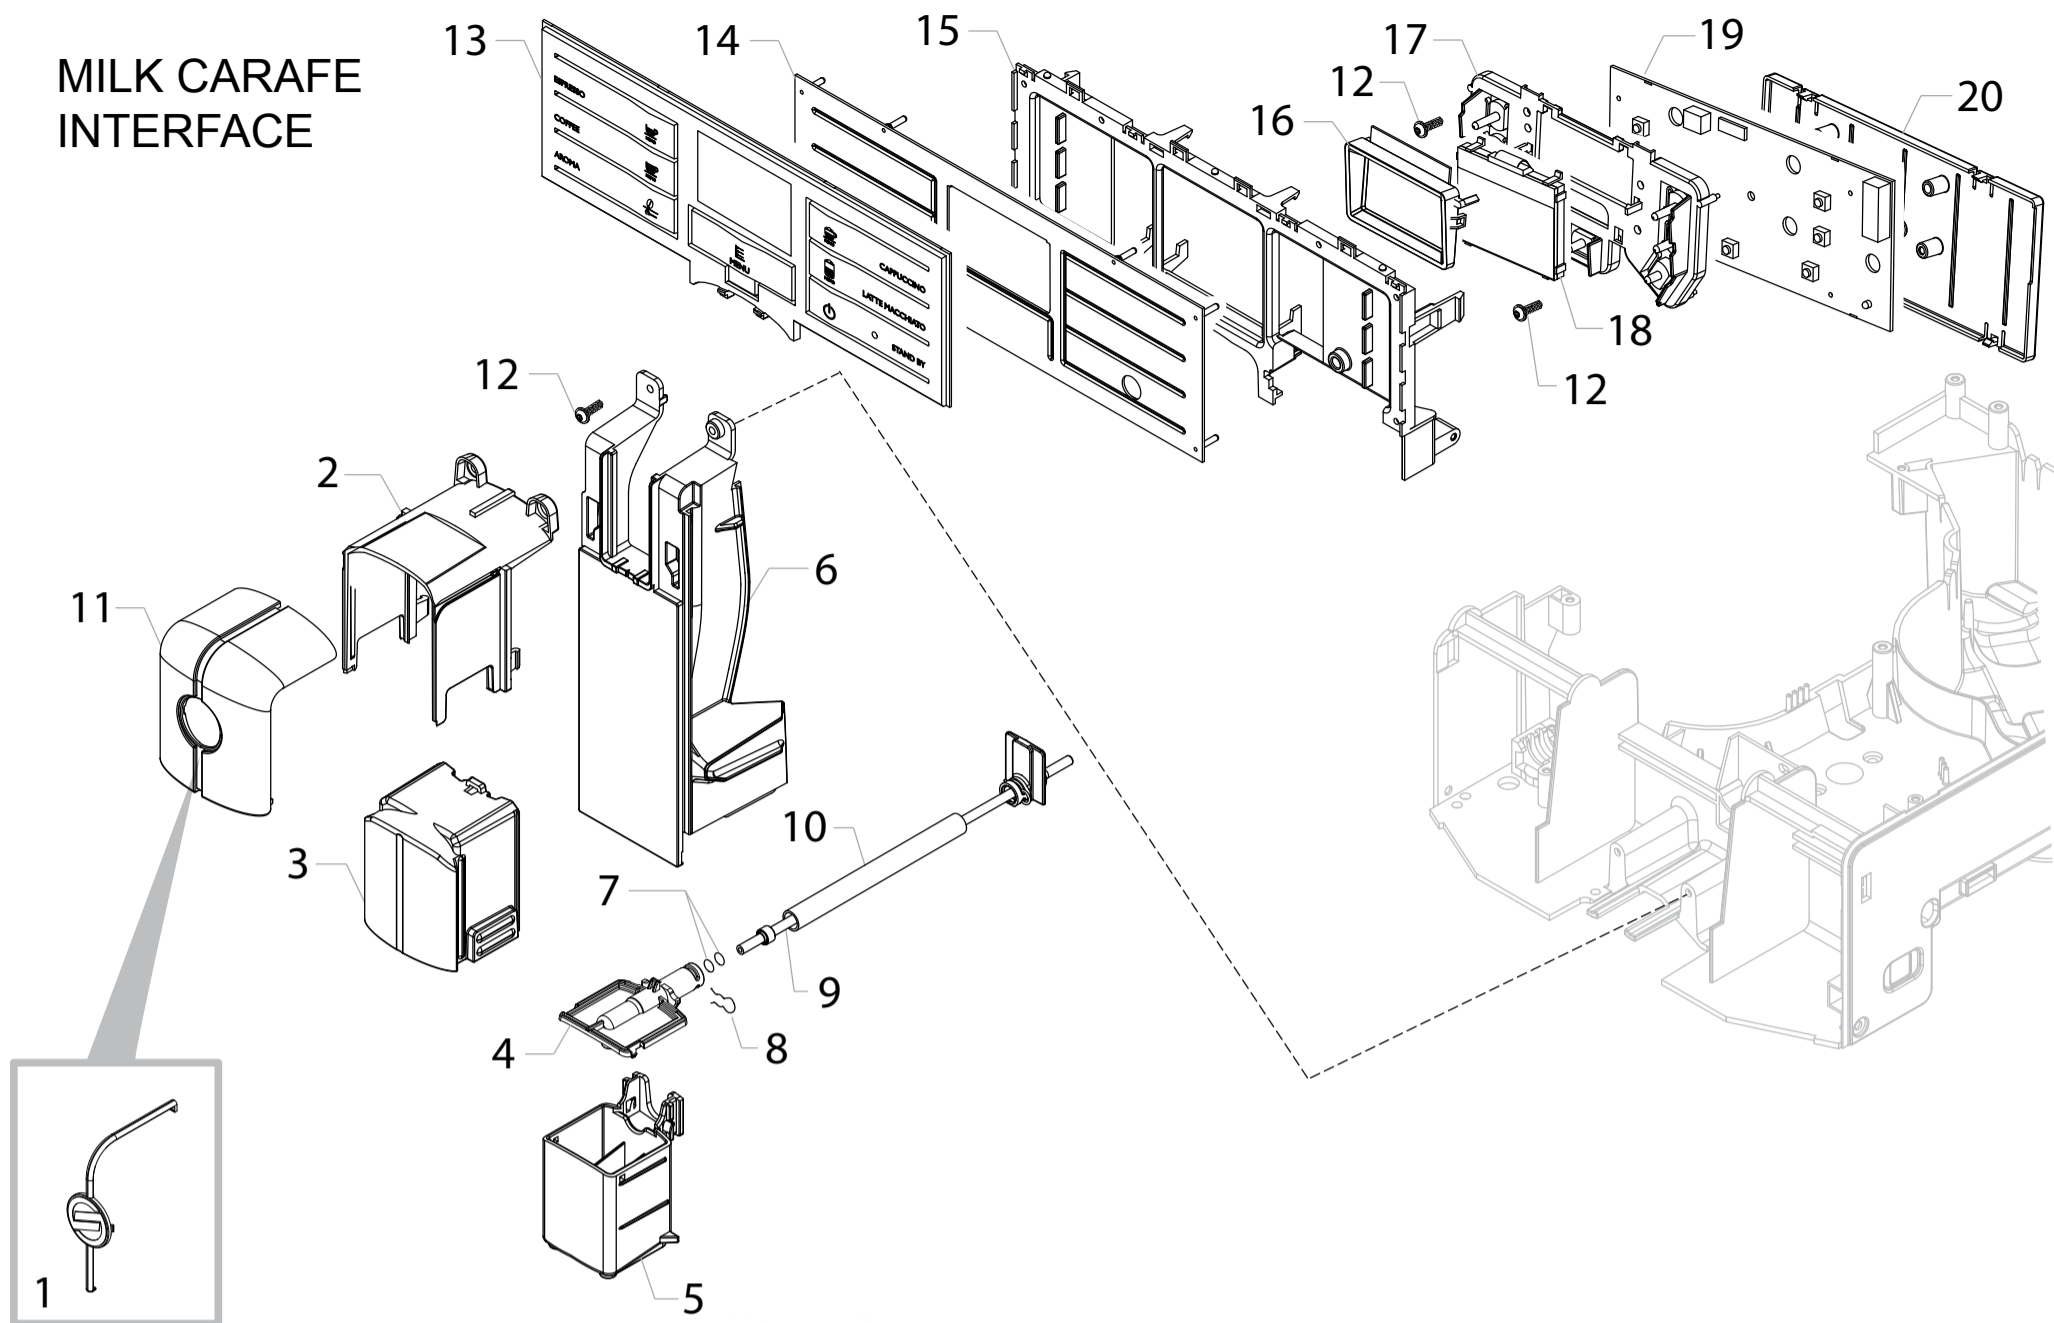

MILK CARAFE INTERFACE

HD8767/01
HD8768/01
HD8769/01-09-11-19

COFFEEPARTS
запчасти к кофемашинам

Cod.10004429
Cod.10004395
Cod.10004396-882876909010-10004441-882876919010

POS	CODE	12NC	DESCRIPTION	NOTE	POS	CODE	12NC	DESCRIPTION	NOTE
1		421941300371	CHRO.COF.DISPEN.INS.W/LOGO SAE S/SCR.HGO						
2	17001445	996530073586	MATT/BLACK COFFEE DISPENSER LID HGO						
3	17001456	996530073561	MATT/BLK COFFEE DISPENS.MOBILE PART HGO						
4	17001453	996530073558	BLACK COFFEE DISPENSER BODY LID HGO						
5	17001448	996530073589	BLACK COFFEE DISPENSER BODY HGO						
6	17001258	996530073596	MATT/BLACK FRONT CASING COVER HGO						
			MILK CARAFE BLK						
		11031699	ANTHR.FRONT CASING COVER HGO						
			MILK CARAFE ANT.						
7	140328059	996530013564	OR 2015 SILICONE PTFE/FDA						
8	9011.144	996530048885	SS FORK FOR TUBE D=4						
9	11031203	996530073357	TEFL.TUBE 2X4 L=235+PLATE+2BUSH NPR ASSY						
10	149361200	996530018278	BLACK SILICONE TUBE 7,5X9,3	IN ROLL					
11	11031324	996530073536	SILVER COF.DISPENSER FRONT PLATE HGO						
12	12000450	996530007819	SCREW TCBR TORX 10 3,5X12 PLAST.ZN-N						
13	11031358	996530073569	BLK 7BUTTONS TOUCH PANEL S/SCR.HGO/T						
14	17001878	996530073592	BLACK TOUCH PANEL SEAL HGO						
15	17002112	996530073584	BLK SUPP.FOR ASSY KYB BOARD SUPP.HGO/T						
16	17001579	996530073604	MATT/BLACK DISPLAY FRAME HGO						
17	17001585	996530073549	BLACK DISPLAY SUPPORT HGO						
18		421941300941	DISPLAY LCD 128X64 SMR						
19		421941300551	KYB - INTERFACE HGO/H-T						
20	17001577	996530073594	BLACK DISPLAY KEYBOARD SUPPORT HGO