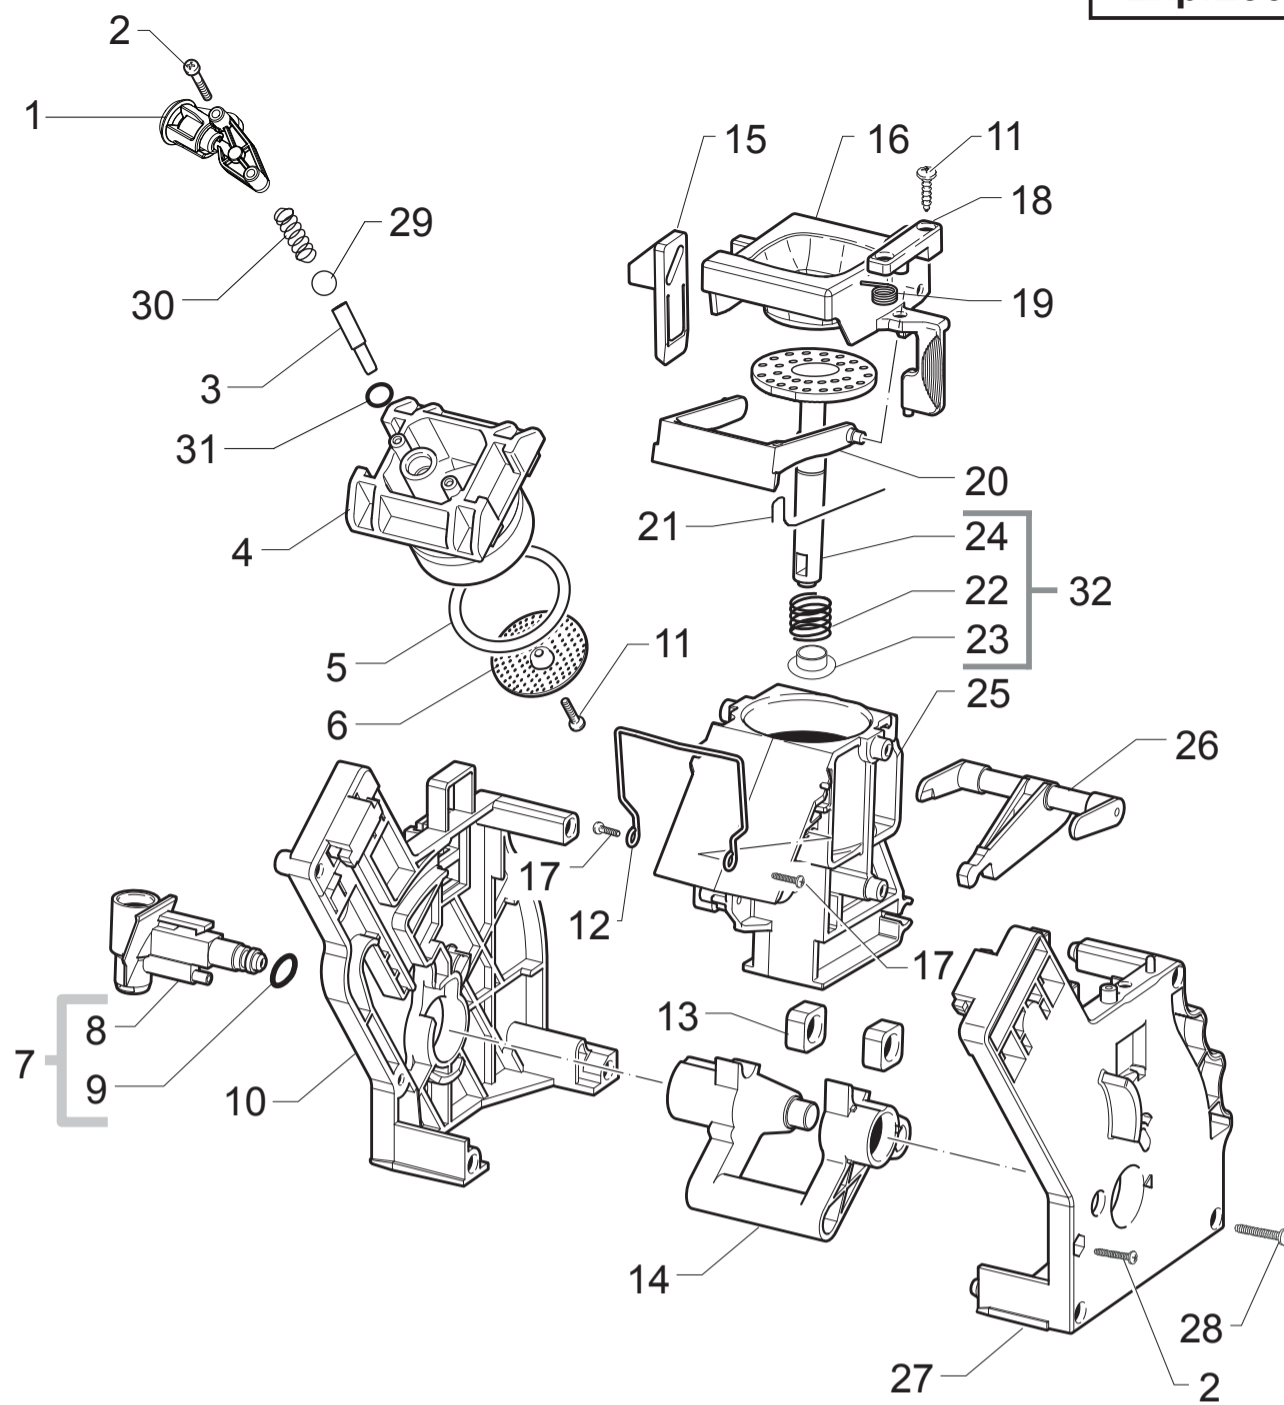

INTUITA - INTELIA EVO FOCUS / CLASS / CLASS METAL

TABLE 4/5

HD8750/11-13-19
HD8751/95
HD8752/85-95

Cod.10004173-4230-31
Cod.10004205-06-22

POS	CODE	12NC	DESCRIPTION	NOTE	POS	CODE	12NC	DESCRIPTION	NOTE
01	17000366	996530066736	BLK RATIOMOTOR MOUNTING PLATE XSMC ASSY.						
02	NE05.038	996530058869	MICROSWITCH SAIA XCG5-81-P5						
03	20000900	996530009913	SPARES KIT GEARS FOR RATIOMOTOR V2						
04	9161.132	996530050569	MYLAR WASHER FOR RATIOMOTOR						
05	11005214	996530002796	MOTOR FOR RATIOMOTOR P124 ASSY.						
06	9121.046	996530049898	BRONZE SINTERED BUSH FOR MOTOR RATIOMOT.						
07	148380200	996530017424	BAKELIZZATE WASHER D=5,5						
08	9121.044	996530049896	ANTIVIBRATION FOR MOTOR						
09	11003754	996530001899	BLK RATIOMOT.MOUNTING PLATE COVER P0057						
10	12000450	996530007819	SCREW TCBR TORX 10 3,5X12 PLAST.ZN-N						
11	11013531	996530006805	PIN FOR FLOW SELECTOR FAUCET P0057 ASSY.						
12	11013530	996530006804	PIN FOR FLOW SELECTOR FAUCET V2 P0057						
13	NM01.035	996530059399	OR ORM 0090-20 SILICONE						
14	NM01.057	996530059419	OR ORM 0050-20 IN SILICONE						
15	NE05.013	996530058847	MICROSWITCH SAIA XGK52-81-J23						
16	17000685	996530072515	BLACK SEAL FOR RATIOMOTOR PLATE NPR						
17	17001336	996530068732	GREY BREW UNIT DRAWER COFFEE NPR						
18	11012382	996530006384	BLACK BREW UNIT 8GR.5BAR P0057						
			SEE EXP. CODE E90067 NEXT PAGE						
19	12001728	996530070321	SCREW TCBR TORX 10 3,5X12 PLAST.SS						