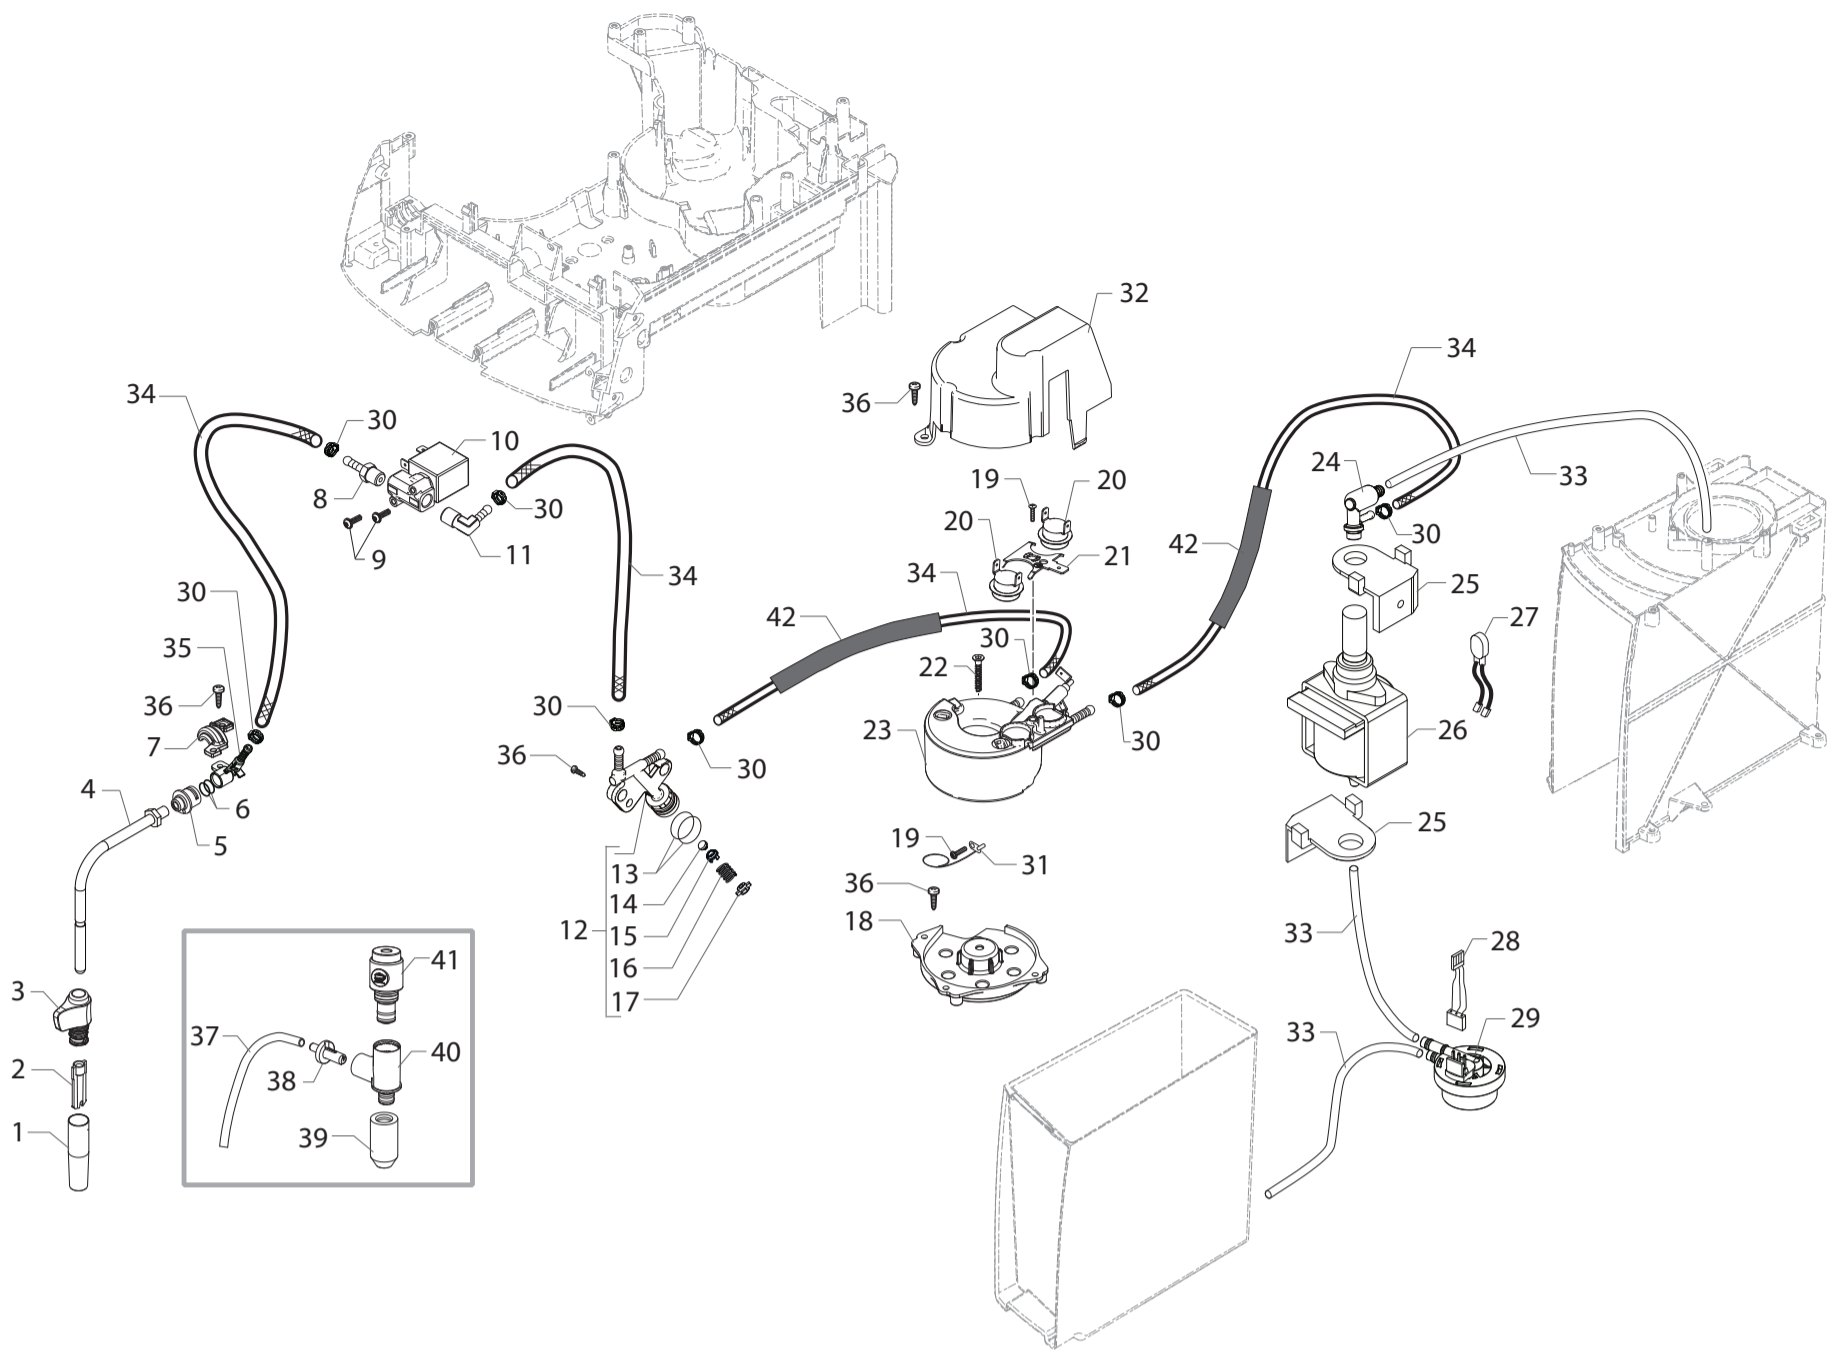

HD8750/11-13-19
HD8751/95
HD8752/85-95

Cod.10004173-4230-31
Cod.10004205-06-22