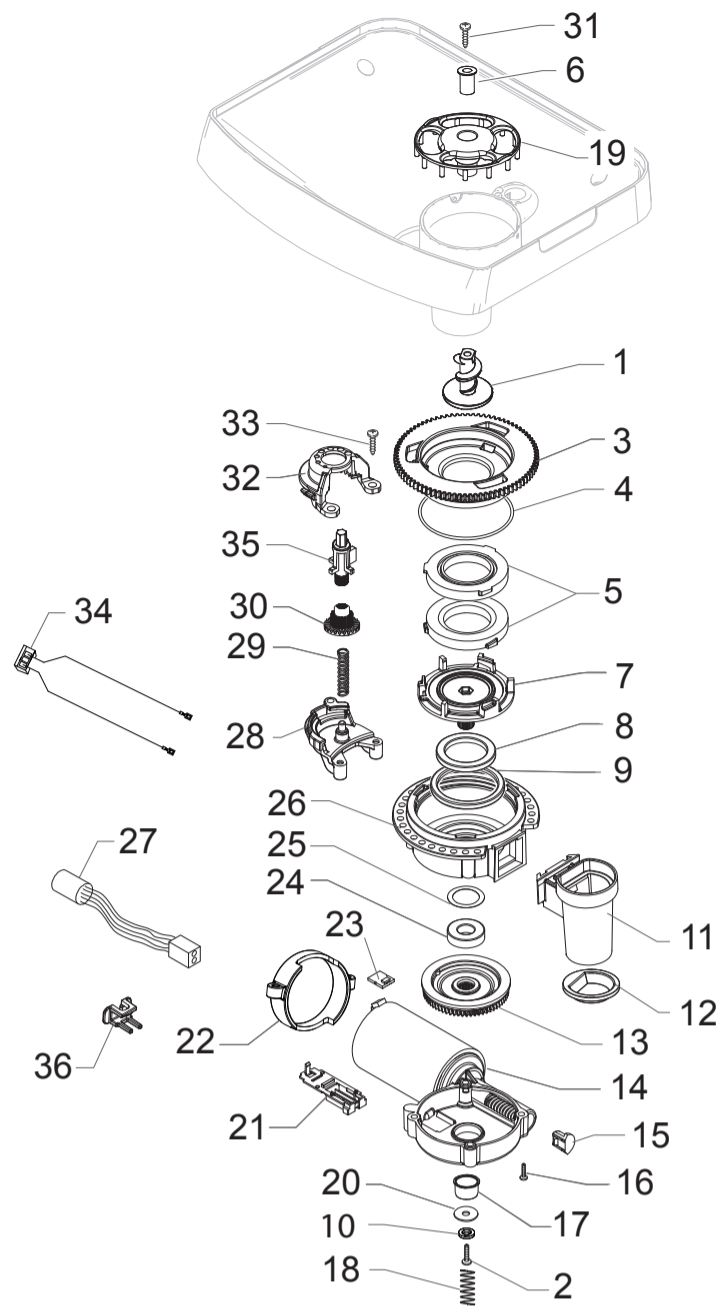

HD8750/11-13-19
HD8751/95
HD8752/85-95

Cod.10004173-4230-31
Cod.10004205-06-22

POS	CODE	12NC	DESCRIPTION	NOTE	POS	CODE	12NC	DESCRIPTION	NOTE
01	11010031	996530005586	TEA/ZAMA INCREASE SCREW GRINDER						
02	129574802	996530012928	SCREW TCB TORX 20 M4X30 ZN-B						
03	149198250	996530017951	BLK UPPER COFFEEGRINDER GRINDER SUPPORT						
04	140328960	996530013577	OR ORM 0530-15 NBR FDA						
05	146520100	996530016342	BAKED CLAY GRINDER 48X28						
06	11012466	996530006412	BRASS BUSH BEAN CONT.FINGER PROTEC.P0057						
07	149198350	996530017952	BLK LOWER COFFEEGRINDER GRINDER SUPPORT						
08	123030300	996530011183	AXIAL BEARING EKKO 342.35252						
09	140360500	996530013597	FELT RING 45,4X39,4X4						
10	128310402	996530012341	GALV.WASHER UNI 8842 A4						
11	11026355	996530068049	BLK GROUND COFF.OUTLET CONVEYOR V4 ASSY.						
12	11030459	996530072511	GRY GROUND COFFEE CONT.LOWER SEAL SMART1						
13	226000300	996530029609	GEAR SX Z=38 FOR GRINDER MOTION ASSY.						
14	11000513	996530000317	MOTOR COFFEEGRINDER V3.1 ASSY.	230V					
15	149214800	996530018139	MC V3 MOD=1,25 WORM SCREW CENTRING CAP						
16	129661702	996530012992	SCREW TCB TORX 3,5X30 PLAST.ZN-B						
17	11002873	996530001389	INSULATOR BUSH FOR GRINDER MOTOR P124						
18	11000597	996530000376	COFFEE GRINDER SUPPORT SPRING P124						
19	11014285	996530007058	BLK V2 BEAN CONTAIN.FINGER PROTECT.P0057						
20	128381902	996530012375	STEEL FLAT WASHER DI=4,3 DE=14 SP=1,5						
21	149199050	996530017963	BLK SENSOR SUPPORT FOR COF.GRINDER MOTOR						
22	11000194	996530000115	BLACK COFFEEGRINDER MOTOR SUPPORT P124						
23	181540900	996530022784	ELECTR.BOARD WITH SENSOR HAL506 SF-K						
24	123030200	996530011182	RADIAL BEARING 61900.2RS1						
25	128381800	996530012374	STEEL CRINKLE WASHER 21,8X14X0,25						
26	142905450	996530015258	BLK UPPER BODY WITH COFFEE GROUND OUTLET						
27	17800302	996530068114	3POLES CONNECTOR MC SENSOR NPR UL						
28	11002613	996530001314	LOWER COFFEEGRINDER GEAR SUPPORT P124						
29	11002572	996530001308	COFFEEGRINDER REGULATION SPRING P124						
30	11003784	996530001907	COFFEE GRINDING ADJUSTMENT GEAR P0049						
31	U043.004	996530061808	ZN-B TCB SCREW M4X16						
32	11002508	996530001296	UPPER COFFEEGRINDER GEAR SUPPORT P124						
33	129914002	996530013165	SCREW TCB TORX 10 3,5X16 PLAST.ZN-B						
34	17800301	996530068113	2POLES CONNET.COFFEEGRINDER MOTOR NPR UL						
35	11003446	996530001673	BLACK BEAN COFFEE GRINDER INSERT P0049						
36	17001921	996530072477	BLK WIRING FIX INSERT FOR GRINDER BOARD						
	11026298	996530068697	GEN.MOTOR COFFEE GRINDER NPR ASSY.	230V					

INTUITA - INTELIA EVO FOCUS / CLASS / CLASS METAL

TABLE 4/5