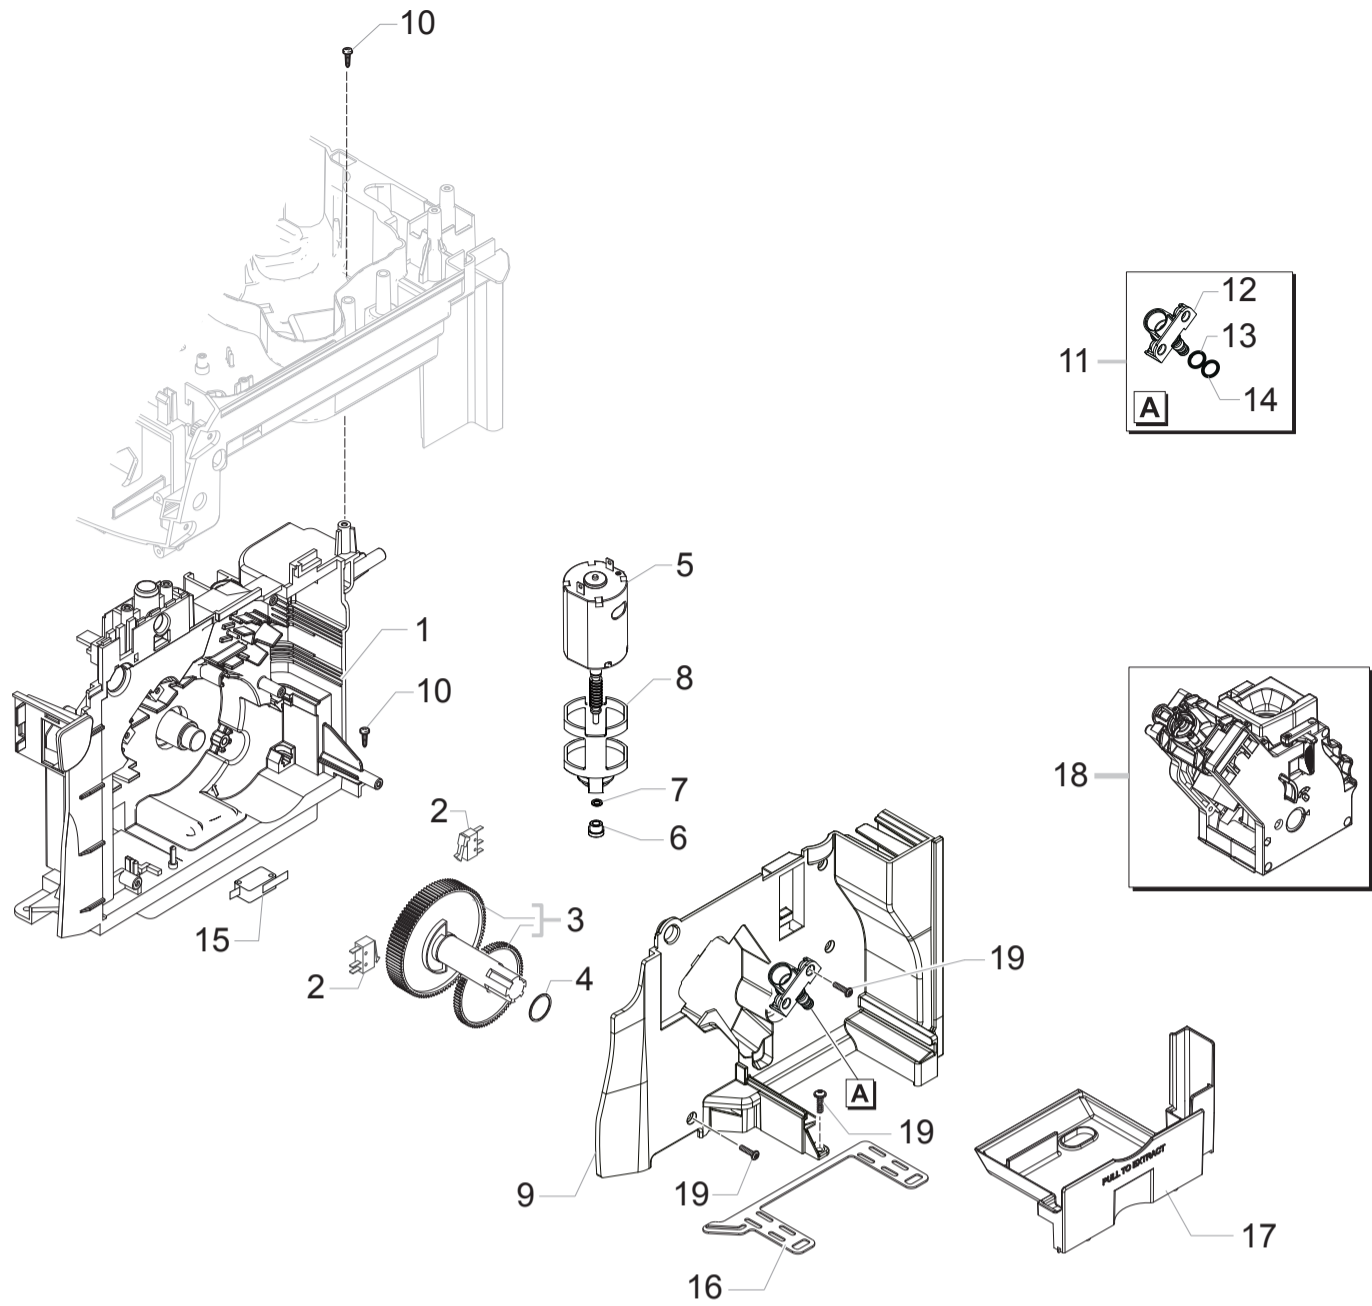

INTUITA - INTELIA EVO FOCUS / CLASS / CLASS METAL

TABLE 4/5

HD8750/11-13-19
HD8751/95
HD8752/85-95

Cod.10004173-4230-31
Cod.10004205-06-22

POS	CODE	12NC	DESCRIPTION	NOTE	POS	CODE	12NC	DESCRIPTION	NOTE
01	17000366	996530066736	BLK RATIOMOTOR MOUNTING PLATE XSMC ASSY.						
02	NE05.038	996530058869	MICROSWITCH SAIA XCG5-81-P5						
03	20000900	996530009913	SPARES KIT GEARS FOR RATIOMOTOR V2						
04	9161.132	996530050569	MYLAR WASHER FOR RATIOMOTOR						
05	11005214	996530002796	MOTOR FOR RATIOMOTOR P124 ASSY.						
06	9121.046	996530049898	BRONZE SINTERED BUSH FOR MOTOR RATIOMOT.						
07	148380200	996530017424	BAKELIZZATE WASHER D=5,5						
08	9121.044	996530049896	ANTIVIBRATION FOR MOTOR						
09	11003754	996530001899	BLK RATIOMOT.MOUNTING PLATE COVER P0057						
10	12000450	996530007819	SCREW TCBR TORX 10 3,5X12 PLAST.ZN-N						
11	11013531	996530006805	PIN FOR FLOW SELECTOR FAUCET P0057 ASSY.						
12	11013530	996530006804	PIN FOR FLOW SELECTOR FAUCET V2 P0057						
13	NM01.035	996530059399	OR ORM 0090-20 SILICONE						
14	NM01.057	996530059419	OR ORM 0050-20 IN SILICONE						
15	NE05.013	996530058847	MICROSWITCH SAIA XGK52-81-J23						
16	17000685	996530072515	BLACK SEAL FOR RATIOMOTOR PLATE NPR						
17	17001336	996530068732	GREY BREW UNIT DRAWER COFFEE NPR						
18	11012382	996530006384	BLACK BREW UNIT 8GR.5BAR P0057						
			SEE EXP. CODE E90067 NEXT PAGE						
19	12001728	996530070321	SCREW TCBR TORX 10 3,5X12 PLAST.SS						