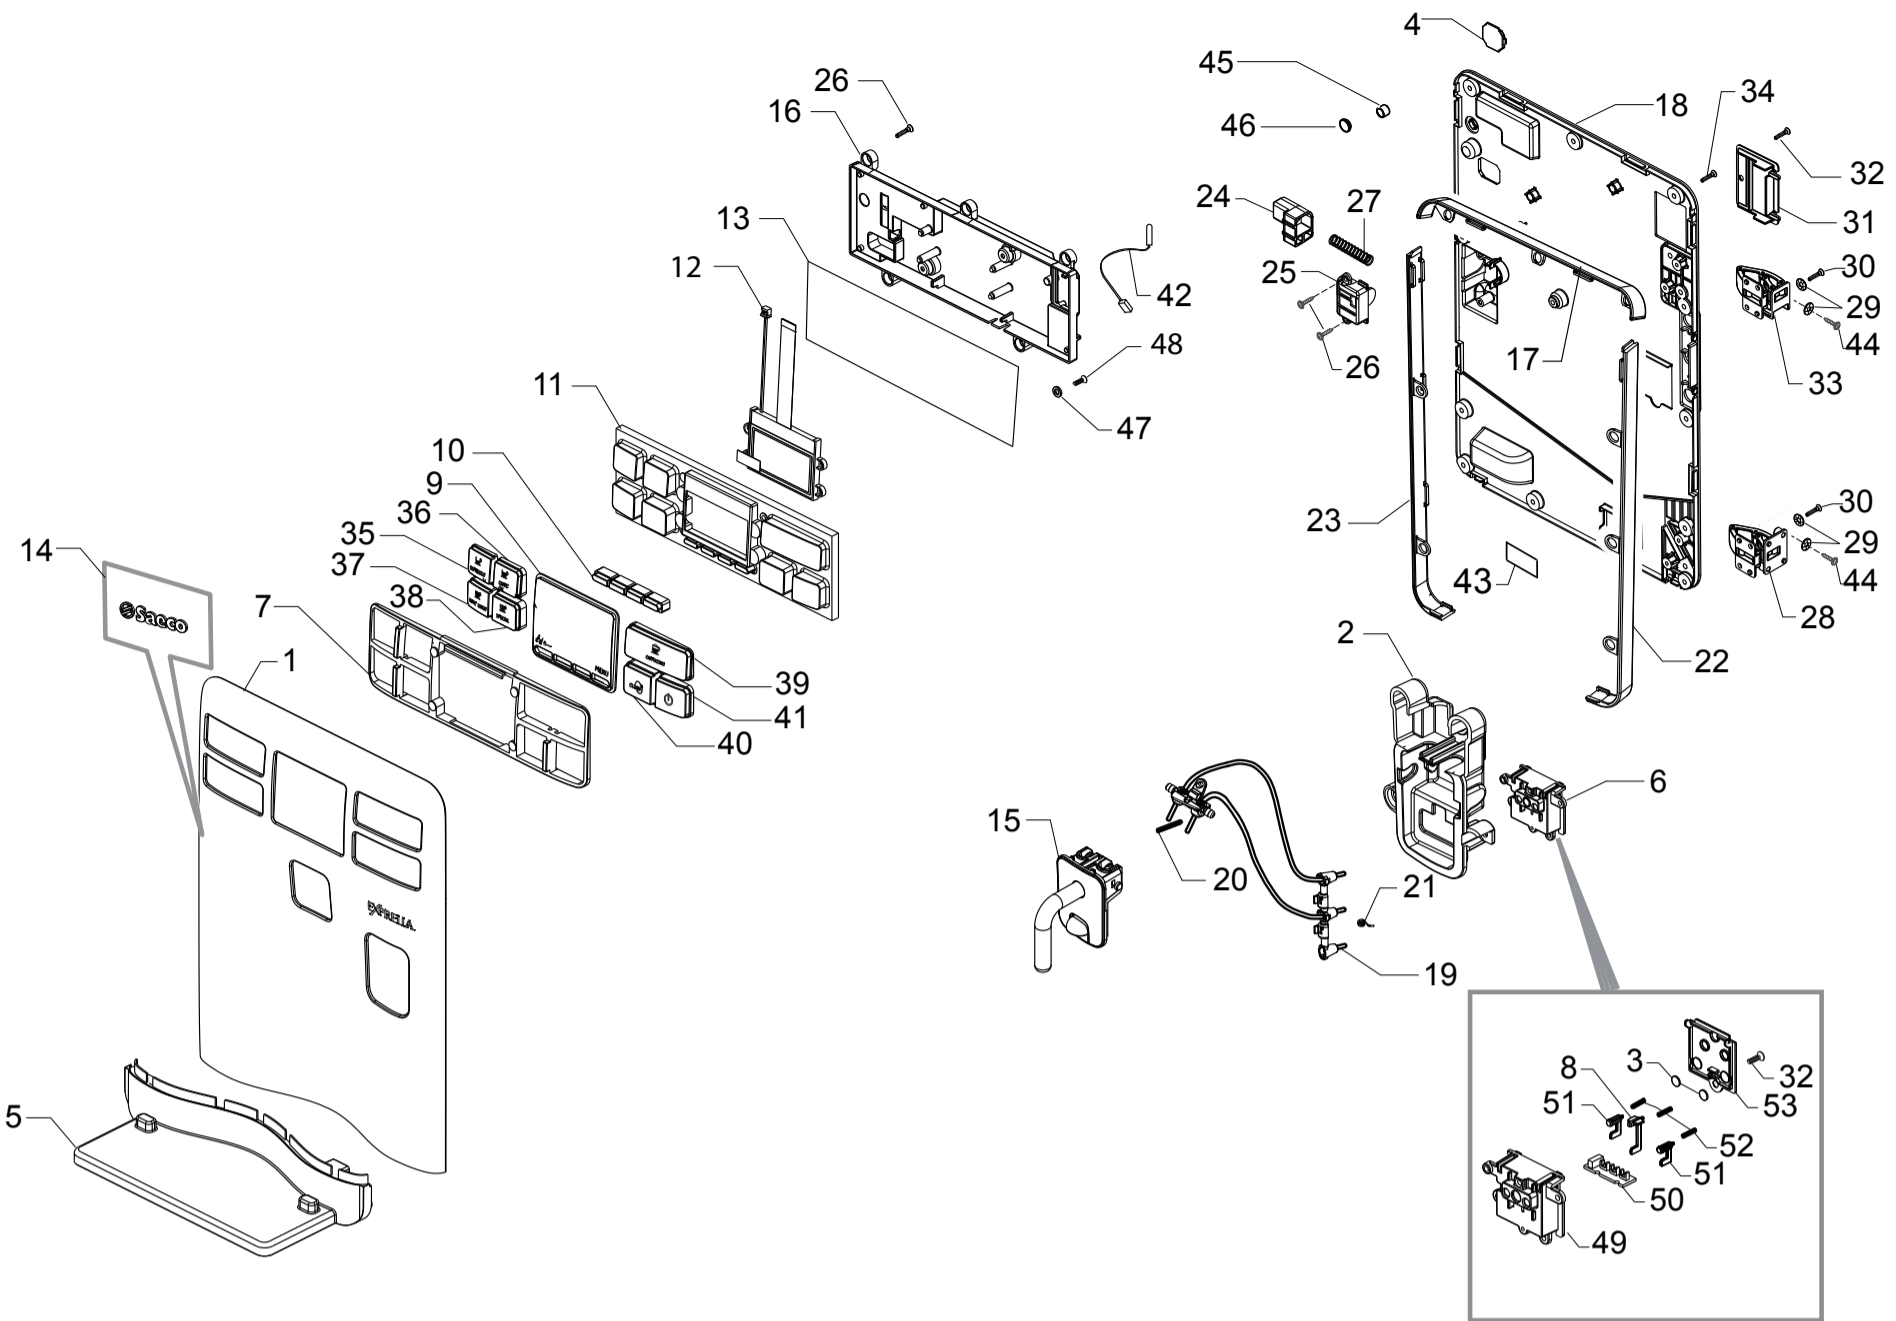

HD8852/01/09

Cod.10004217
Cod.10004235