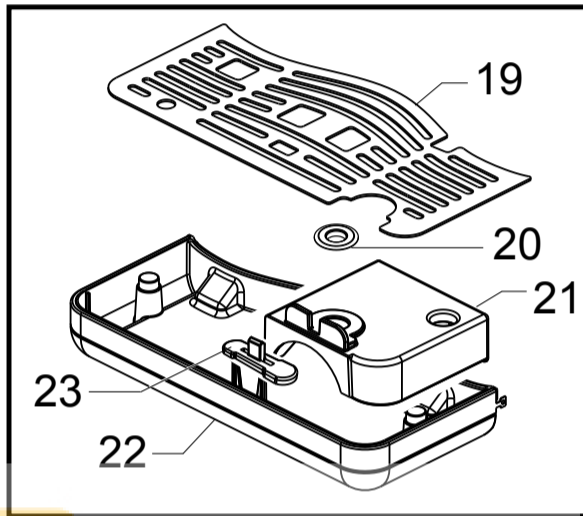

HD8852/01/09

COFFEEPARTS
запчасти к кофемашинам

Cod.10004217
Cod.10004235

POS	CODE	12NC	DESCRIPTION	NOTE	POS	CODE	12NC	DESCRIPTION	NOTE
01	11031150	996530072714	CHROM.COFFEE DISPENSER MDS/P ASSY. WITH PART. N°02 - 03 - 04 - 05 - 06 - 07						
02	12000450	996530007819	SCREW TCB TORX 10 3,5X12 PLAST.ZN-N						
03	11013001	996530006579	BLACK REAR COVER COFFEE DISPENSER MYB9						
04	17002177	996530073046	BLK COFFEE DISPENSER INNER BODY V3 MYB9						
05	11013085	996530006614	WHITE COFFEE DISPENSER SLIDER MYB9						
06	17001560	996530072722	BLK EXT.MOBILE PART COF.DISPENSER MDS/P						
07	11029584	996530072727	CHROM.FRONT COVER COFFEE DISPENSER MDS/P						
08	11029589	996530072738	BLK COFF.DISPENS.SUPP.CAP S/SCR.MDS/P						
09	11030074	996530072734	CHROM.COFFEE DISPENSER SUPPORT MDS/P						
10	12000897	996530007953	SCREW TCB TORX 10 3,5X20 PLAST.SS						
11	17001536	996530072744	BLACK COFFEE DISPENSER TUBE MDS/P						
12	11013364	996530006752	BLACK DISPENSER COFF.INLET CONNECT.MYB9						