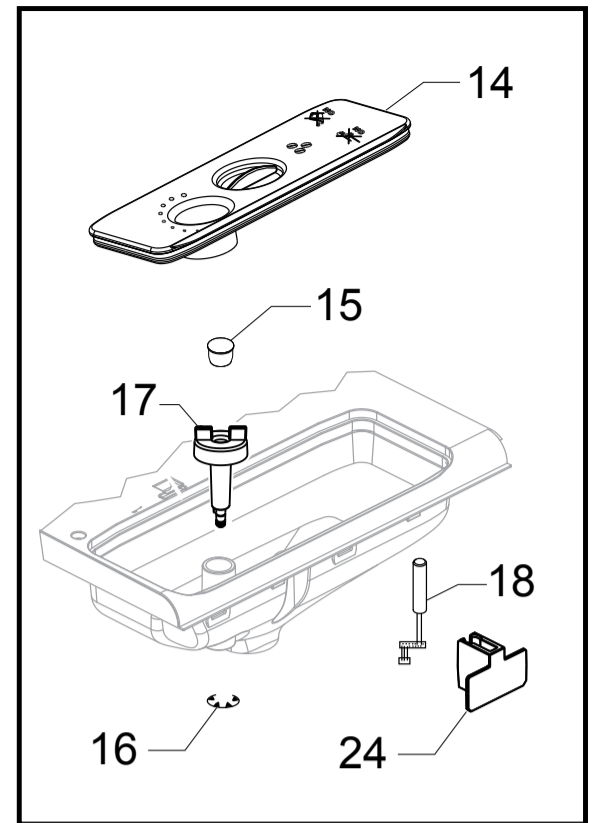

HD8852/01/09

COFFEEPARTS
запчасти к кофемашинам

Cod.10004217
Cod.10004235

POS	CODE	12NC	DESCRIPTION	NOTE	POS	CODE	12NC	DESCRIPTION	NOTE
01	11031150	996530072714	CHROM.COFFEE DISPENSER MDS/P ASSY. WITH PART. N°02 - 03 - 04 - 05 - 06 - 07						
02	12000450	996530007819	SCREW TCB TORX 10 3,5X12 PLAST.ZN-N						
03	11013001	996530006579	BLACK REAR COVER COFFEE DISPENSER MYB9						
04	17002177	996530073046	BLK COFFEE DISPENSER INNER BODY V3 MYB9						
05	11013085	996530006614	WHITE COFFEE DISPENSER SLIDER MYB9						
06	17001560	996530072722	BLK EXT.MOBILE PART COF.DISPENSER MDS/P						
07	11029584	996530072727	CHROM.FRONT COVER COFFEE DISPENSER MDS/P						
08	11029589	996530072738	BLK COFF.DISPENS.SUPP.CAP S/SCR.MDS/P						
09	11030074	996530072734	CHROM.COFFEE DISPENSER SUPPORT MDS/P						
10	12000897	996530007953	SCREW TCB TORX 10 3,5X20 PLAST.SS						
11	17001536	996530072744	BLACK COFFEE DISPENSER TUBE MDS/P						
12	11013364	996530006752	BLACK DISPENSER COFF.INLET CONNECT.MYB9						