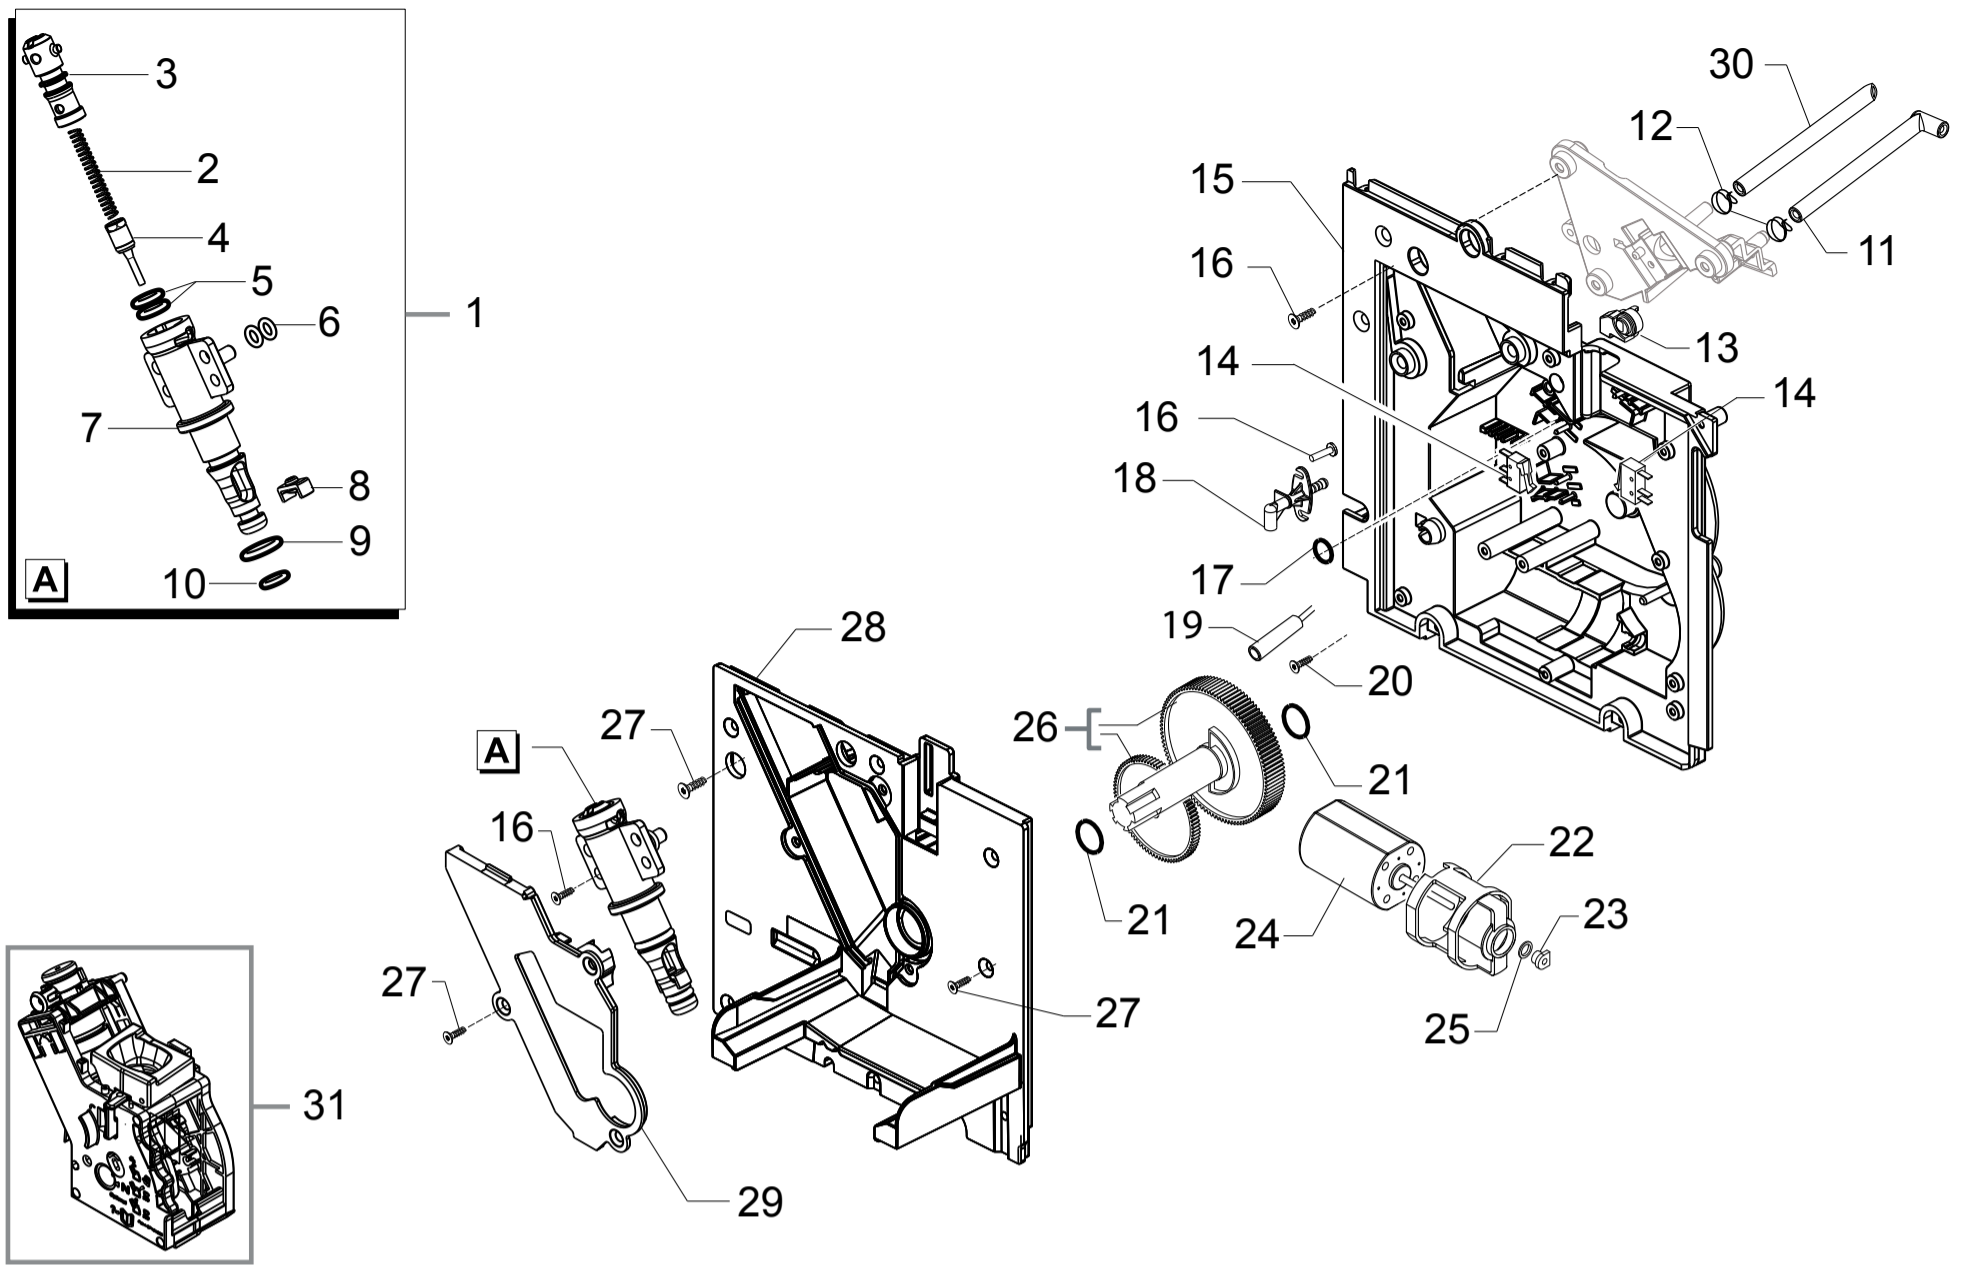

HD8852/01/09

COFFEEPARTS
запчасти к кофемашинам

Cod.10004217
Cod.10004235

POS	CODE	12NC	DESCRIPTION	NOTE	POS	CODE	12NC	DESCRIPTION	NOTE
01	11005060	996530002717	PIN V2 FOR BOILER P119 ASSY.						
02	9011.132	996530048874	SS SPRING FOR PIN						
03	11003820	996530001932	BLACK CAP V2 FOR PIN BOILER P119						
04	11009019	996530005183	TEA/BRASS PISTON L=20,9 ASSY.						
05	140324459	996530013508	OR ORM 0060-20 SILICONE PTFE/FDA						
06	140328059	996530013564	OR 2015 SILICONE PTFE/FDA						
07	11003801	996530001926	NAT.PIN V2 FOR BOILER P119						
08	11005099	996530002747	NATURAL CURSOR V2 FOR BOILER P119						
09	NM01.035	996530059399	OR ORM 0090-20 SILICONE						
10	NM01.057	996530059419	OR ORM 0050-20 IN SILICONE						
11	11012337	996530006375	WATER DRAIN CONNECTOR MYB9						
12	NV99.087	996530059836	BAND D=11/11,6						
13	11013514	996530006796	BLACK MOUNTING PLATE COVER SEAL MYB9						
14	NE05.038	996530058869	MICROSWITCH SAIA XCG5-81-P5						
15	11023064	996530007571	BLACK MOUNTING PLATE WITH PIN MDS ASSY.						
16	12000450	996530007819	SCREW TCB TORX 10 3,5X12 PLAST.ZN-N						
17	140325462	996530013526	OR ORM 0070-20 SILICONE						
18	11023055	996530007566	BLACK STEAM BLOWDOWN 90° CONNECTOR MDS						
19	11003661	996530001819	REED SENSOR MK3-1A66-BV16451						
20	129913902	996530013164	SCREW TCB TORX 10 3X12 PLAST.ZN-B						
21	9161.132	996530050569	MYLAR WASHER FOR RATIOMOTOR						
22	9121.044	996530049896	ANTIVIBRATION FOR MOTOR						
23	9121.046	996530049898	BRONZE SINTERED BUSH FOR MOTOR RATIOMOT.						
24	11005214	996530002796	MOTOR FOR RATIOMOTOR P124 ASSY.						
25	148380200	996530017424	BAKELIZZATE WASHER D=5,5						
26	20000900	996530009913	SPARES KIT GEARS FOR RATIOMOTOR V2						
27	12001860	996530072411	SCREW TSP TORX 10 3,5X14 PLAST.SS						
28	17000049	996530068009	BLACK COVER MOUNTING PLATE MDS						
29	142856550	996530015064	BLACK COVER FOR BOILER VAIN P119						
30	JS01.022	996530057357	SILICONE TUBE 5X10 60SH	IN ROLL					
31	11012810	996530006525	BLACK BREW UNIT 8GR.SBS MYB9 SEE EXPL.CODE E90071 NEXT PAGE						

ENERGICA FOCUS

TABLE 8/8