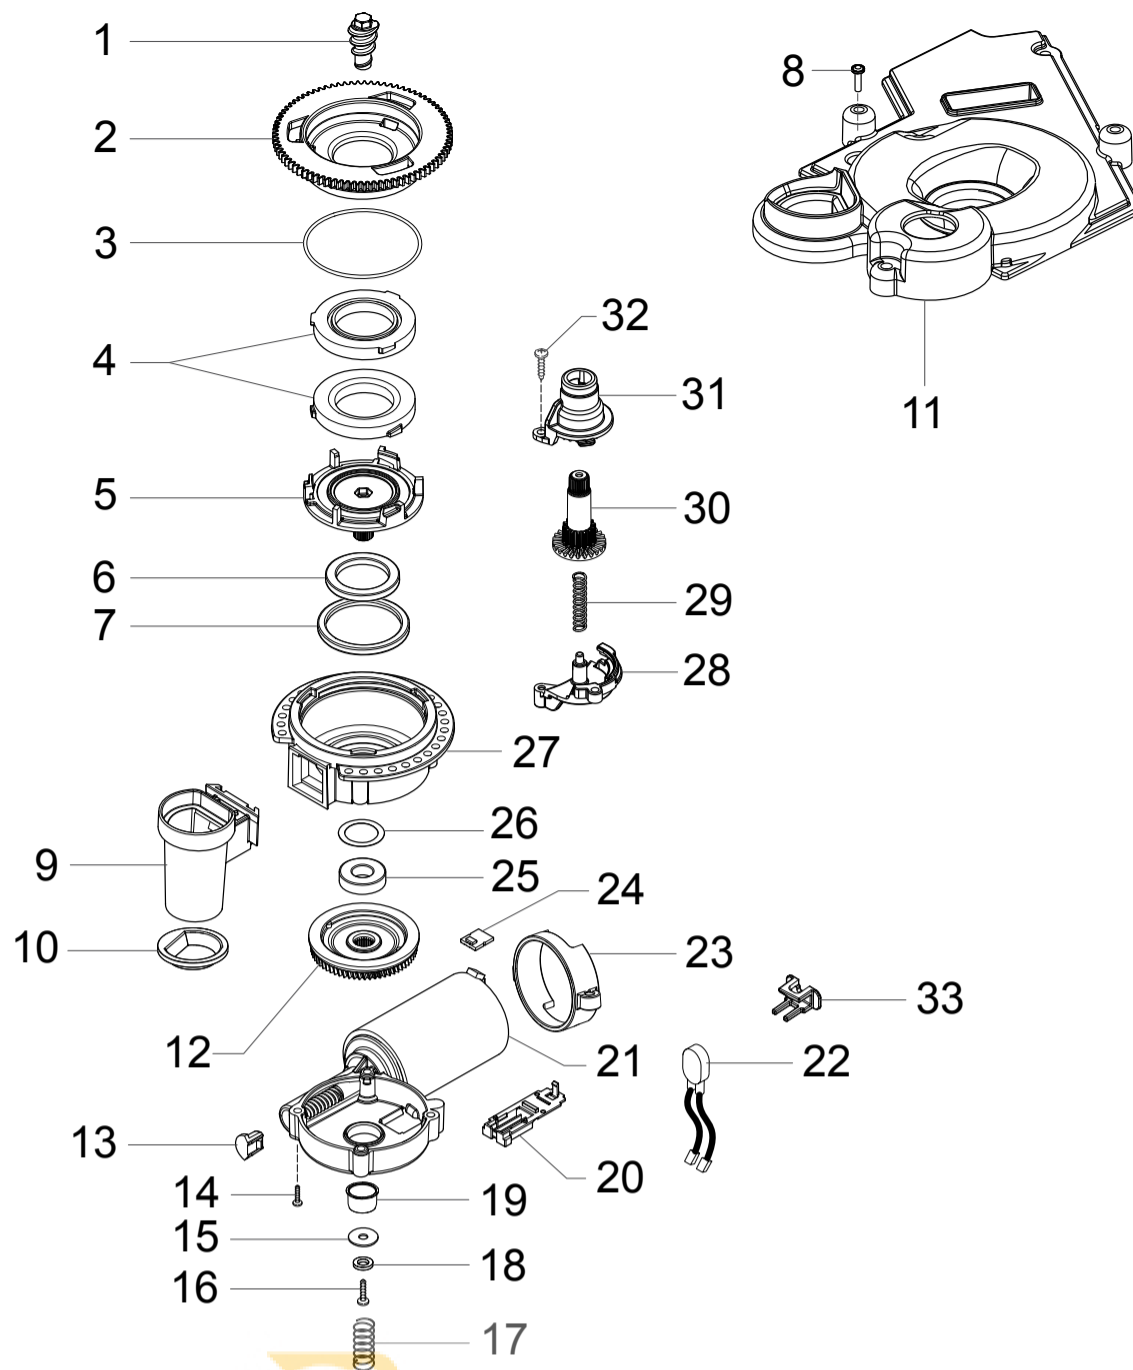

Saeco
INTERNATIONAL GROUP

HD8852/01/09

COFFEEPARTS
запчасти к кофемашинам

CE

Cod.10004217
Cod.10004235

POS	CODE	12NC	DESCRIPTION	NOTE	POS	CODE	12NC	DESCRIPTION	NOTE
01	11011205	996530005991	TEA ZAMA INCREASE SCREW GRINDER						
02	149198250	996530017951	BLK UPPER COFFEEGRINDER GRINDER SUPPORT						
03	140328960	996530013577	OR ORM 0530-15 NBR FDA						
04	146520100	996530016342	BAKED CLAY GRINDER 48X28						
05	149198350	996530017952	BLK LOWER COFFEEGRINDER GRINDER SUPPORT						
06	123030300	996530011183	AXIAL BEARING EKKO 342.35252						
07	140360500	996530013597	FELT RING 45,4X39,4X4						
08	12000450	996530007819	SCREW TCB TORX 10 3,5X12 PLAST.ZN-N						
09	11026355	996530068049	BLK GROUND COFF.OUTLET CONVEYOR V4 ASSY.						
10	11030459	996530072511	GRY GROUND COFFEE CONT.LOWER SEAL SMART1						
11	11023063	996530007569	COFFEE GRINDER SOUNDPROOFING COVER MDS						
12	226000300	996530029609	GEAR SX Z=38 FOR GRINDER MOTION ASSY.						
13	149214800	996530018139	MC V3 MOD=1,25 WORM SCREW CENTRING CAP						
14	129661702	996530012992	SCREW TCB TORX 3,5X30 PLAST.ZN-B						
15	128381902	996530012375	STEEL FLAT WASHER DI=4,3 DE=14 SP=1,5						
16	129574802	996530012928	SCREW TCB TORX 20 M4X30 ZN-B						
17	11000597	996530000376	COFFEE GRINDER SUPPORT SPRING P124						
18	128310402	996530012341	GALV.WASHER UNI 8842 A4						
19	11002873	996530001389	INSULATOR BUSH FOR GRINDER MOTOR P124						
20	149199050	996530017963	BLK SENSOR SUPPORT FOR COF.GRINDER MOTOR						
21	11000513	996530000317	MOTOR COFFEEGRINDER V3.1 230V ASSY.						
22	17800040	996530009633	2POLES CONNECTOR GRINDER MOTOR MDS UL						
23	11000194	996530000115	BLACK COFFEEGRINDER MOTOR SUPPORT P124						
24	181540900	996530022784	ELECTR.BOARD WITH SENSOR HAL506 SF-K						
25	123030200	996530011182	RADIAL BEARING 61900.2RS1						
26	128381800	996530012374	STEEL CRINKLE WASHER 21,8X14X0,25						
27	142905450	996530015258	BLK UPPER BODY WITH COFFEE GROUND OUTLET						
28	11002613	996530001314	LOWER COFFEEGRINDER GEAR SUPPORT P124						
29	11002572	996530001308	COFFEEGRINDER REGULATION SPRING P124						
30	11003784	996530001907	COFFEE GRINDING ADJUSTMENT GEAR P0049						
31	11002508	996530001296	UPPER COFFEEGRINDER GEAR SUPPORT P124						
32	129914002	996530013165	SCREW TCB TORX 10 3,5X16 PLAST.ZN-B						
33	17001921	996530072477	BLK WIRING FIX INSERT FOR GRINDER BOARD						
	11023062	996530067517	GEN.COFFEE GRINDER MOTOR MDS ASSY.	230V					

Saeco
INTERNATIONAL GROUP

ENERGICA FOCUS

TABLE 7/8