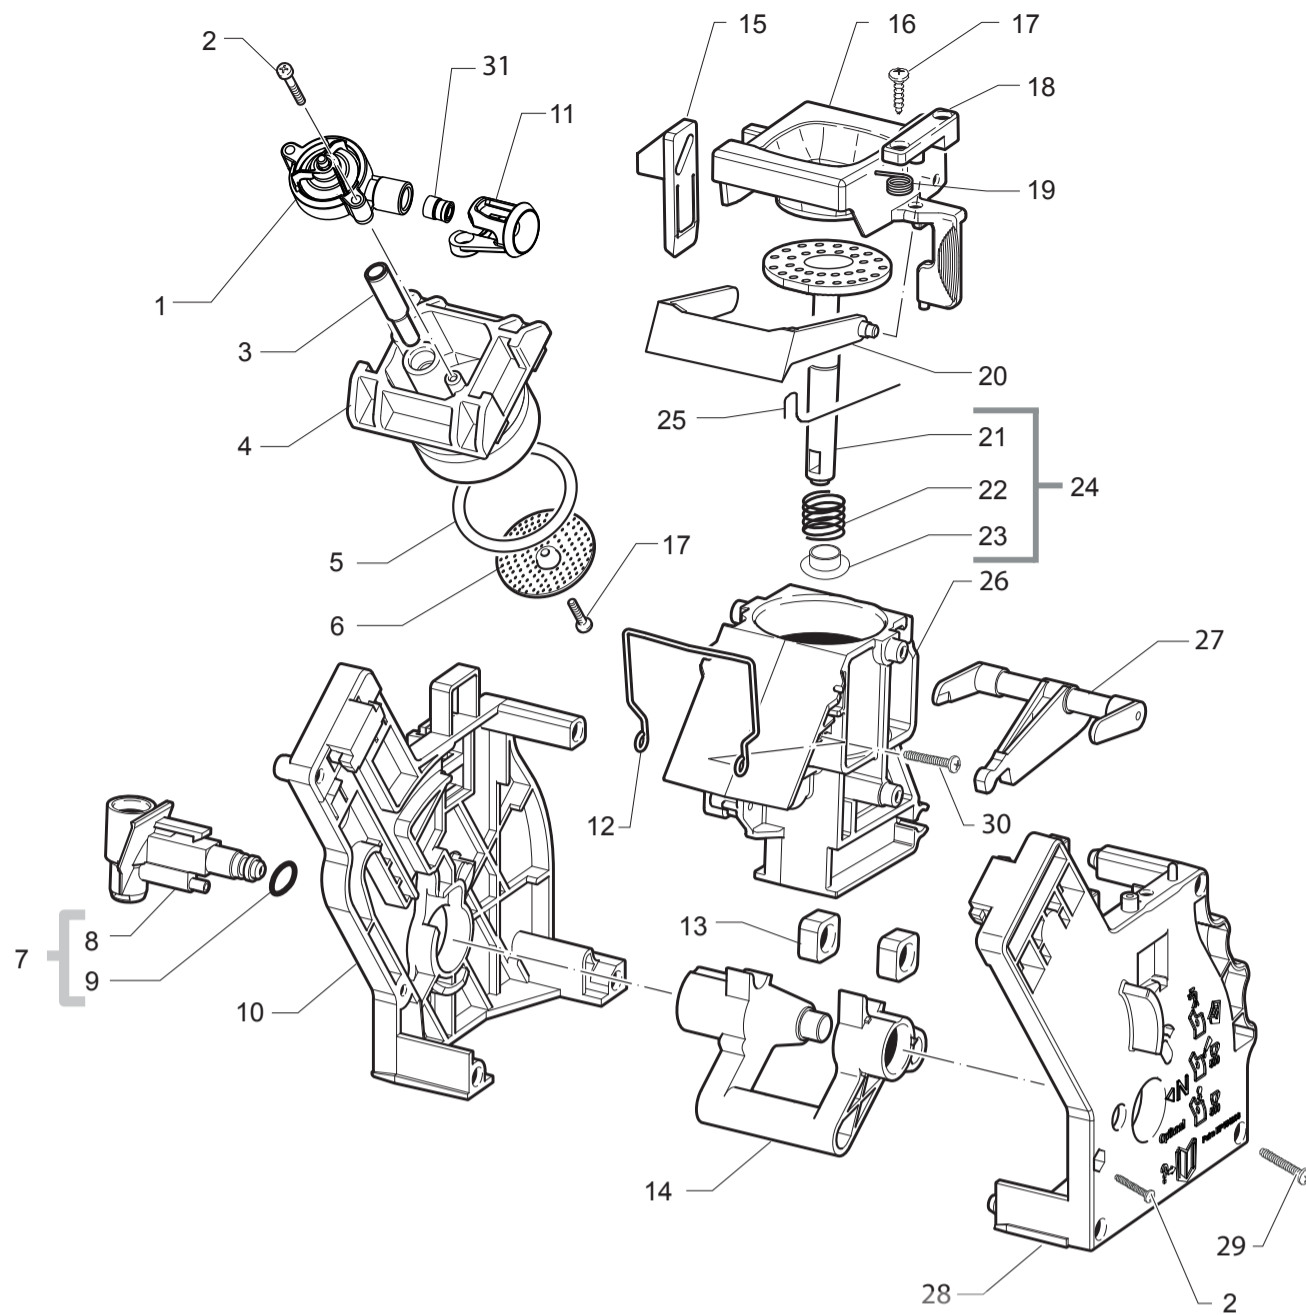

ENERGICA FOCUS

TABLE 8/8

Saeco
INTERNATIONAL GROUP

SUP038

COFFEEPARTS
запчасти к кофемашинам

Cod. 11012810

POS	CODE	12NC	DESCRIPTION	NOTE	POS	CODE	12NC	DESCRIPTION	NOTE
01	11010660	996530005823	SBS VALVE STD ASSY.						
02	12000550	996530007838	SCREW TCB TORX 10 3X25 PLAST.SS						
03	11009276	996530005372	BLK COUNTER PISTON TUBE BREW UNIT S0053						
04	11001840	996530001046	BLACK COUNTER PISTON BREW UNIT 8GR.P124						
05	NM01.044	996530059406	OR ORM 0320-40 SILICONE PTFE/FDA						
06	9161.268	996530050709	PERCOLATOR DE=35,8 ELFO						
07	20000440	996530009825	BLACK WATER INLET SLEEVE BREW UNIT ASSY.						
08	9161.064.050	996530050488	BLACK WATER INLET SLEEVE BREW UNIT ROYAL						
09	NM02.007	996530059441	OR 2025 IN TERMOIL						
10	9161.375.050	996530050832	BLACK BREW UNIT REAR PLATE SMART						
11	145899250	996530016147	BLK COFFEE CONNECTION BREW UNIT P124						
12	11001556	996530000898	SS BREW UNIT SPRING H=49 SMART						
13	9161.094.050	996530050539	BLACK BREW UNIT DRILLED BLOCK						
14	9161.066.050	996530050492	BLACK BREW UNIT ELBOW SHAFT M5000						
15	9161.373.050	996530050827	BLACK BREW UNIT COUPLING PLATE SMART						
16	149261350	996530018241	BLACK HOPPER DOSER BREW UNIT SMART1						
17	12000895	996530007951	SCREW TSP TORX 10 3X10 PLAST.SS						
18	9161.374.050	996530050829	BLK BREWUNIT HOPPER BLOCKING PLATE SMART						
19	9161.378	996530050838	SS HOPPER SPRING FOR BREW UNIT SMART						
20	11004161	996530002096	BLACK SCRAPER FOR BREW UNIT M5000						
21	11003077	996530001451	BLK BREW UNIT INTEGRAL PISTON 8GR.ASSY.						
22	9161.198	996530050627	SS.8GR.BREW UNIT PISTON SPRING						
23	9161.191	996530050618	WHITE 8GR.-12GR.BREW UNIT PISTON BUSH						
24	11023086	996530007577	BLK 8GR.BREW UNIT NTEGR.PISTON GEN.ASSY.						
25	9161.046	996530050455	SS SCRAPER SPRING FOR BREW UNIT						
26	11003075	996530001448	BLACK COFFEE CONTAINER BREW UNIT P124						
27	11003078	996530001452	BLACK CONNECTING ROD BREW UNIT 8GR.						
28	11005920	996530003228	BLACK BREW UNIT FRONT PLATE S/SCR.SMART						
29	12000897	996530007953	SCREW TCB TORX 10 3,5X20 PLAST.SS						
30	129912521	996530013148	SCREW TCB TORX 10 3,5X14 PLAST.SS						
31	145857962	996530016004	BLACK COFFEE CONNECTOR INSERT SEAL P124						
	11012810	996530006525	BLACK BREW UNIT 8GR.SBS MYB9						