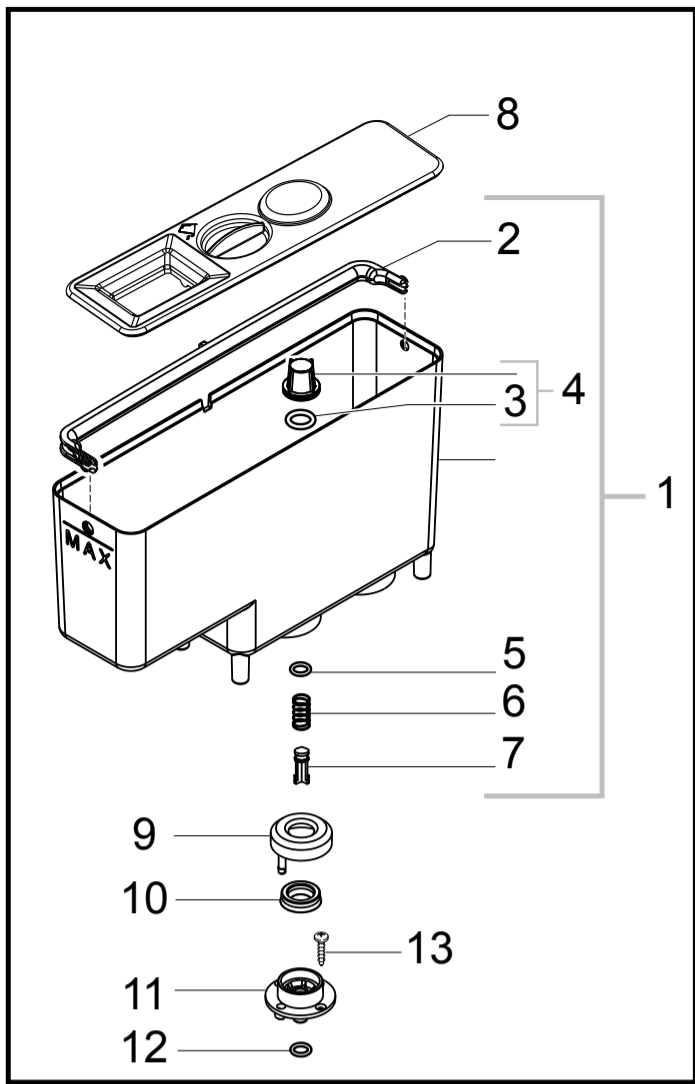

HD8852/01/09

COFFEEPARTS
запчасти к кофемашинам

Cod.10004217
Cod.10004235

POS	CODE	12NC	DESCRIPTION	NOTE	POS	CODE	12NC	DESCRIPTION	NOTE
01	11031150	996530072714	CHROM.COFFEE DISPENSER MDS/P ASSY. WITH PART. N°02 - 03 - 04 - 05 - 06 - 07						
02	12000450	996530007819	SCREW TCB TORX 10 3,5X12 PLAST.ZN-N						
03	11013001	996530006579	BLACK REAR COVER COFFEE DISPENSER MYB9						
04	17002177	996530073046	BLK COFFEE DISPENSER INNER BODY V3 MYB9						
05	11013085	996530006614	WHITE COFFEE DISPENSER SLIDER MYB9						
06	17001560	996530072722	BLK EXT.MOBILE PART COF.DISPENSER MDS/P						
07	11029584	996530072727	CHROM.FRONT COVER COFFEE DISPENSER MDS/P						
08	11029589	996530072738	BLK COFF.DISPENS.SUPP.CAP S/SCR.MDS/P						
09	11030074	996530072734	CHROM.COFFEE DISPENSER SUPPORT MDS/P						
10	12000897	996530007953	SCREW TCB TORX 10 3,5X20 PLAST.SS						
11	17001536	996530072744	BLACK COFFEE DISPENSER TUBE MDS/P						
12	11013364	996530006752	BLACK DISPENSER COFF.INLET CONNECT.MYB9						