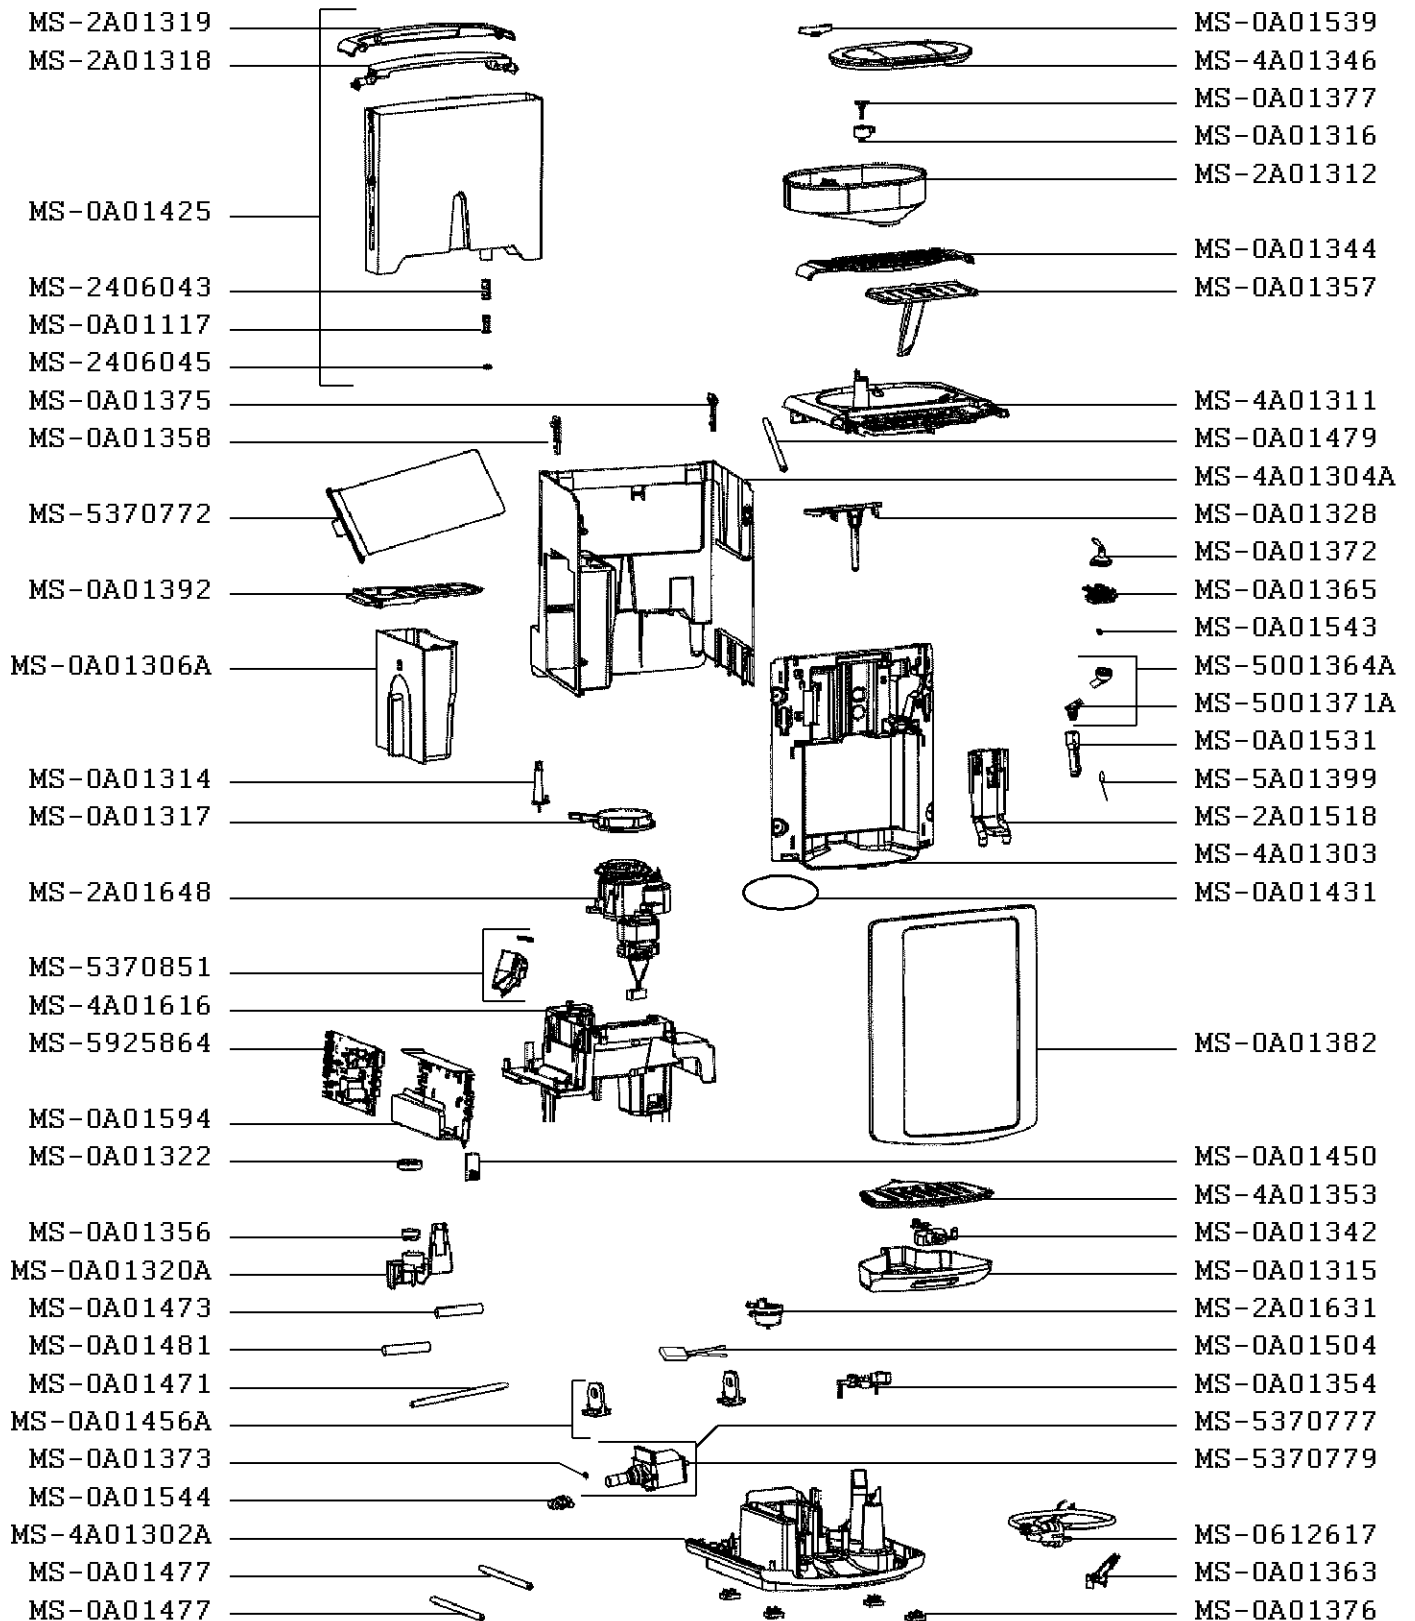

KRUPS

EXPRESSO MAKER ESPRESSERIA AUTOMATIC

XP7240K1(E)

CREATION

2/7/2007

PAGE

COUNTRY

FAMILY

EDIT

7/3/2008

4/4

GB

II