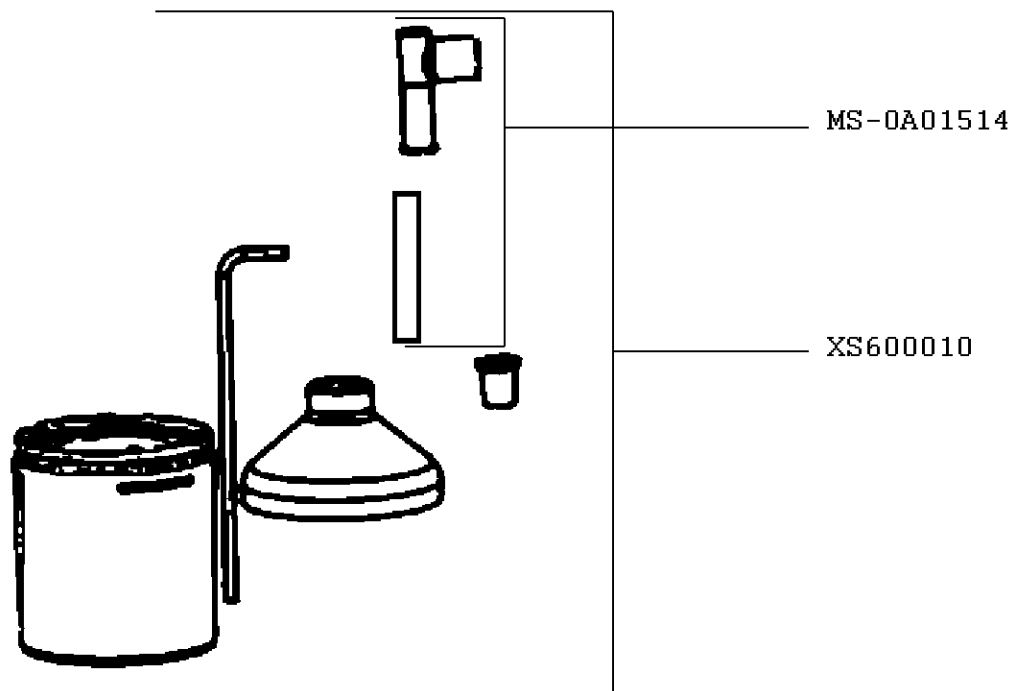

KRUPS

EXPRESSO MAKER ESPRESSERIA AUTOMATIC

XP7240K1(E)

CREATION
EDIT

2/7/2007
7/3/2008

PAGE
1/4

COUNTRY
GB

FAMILY
II