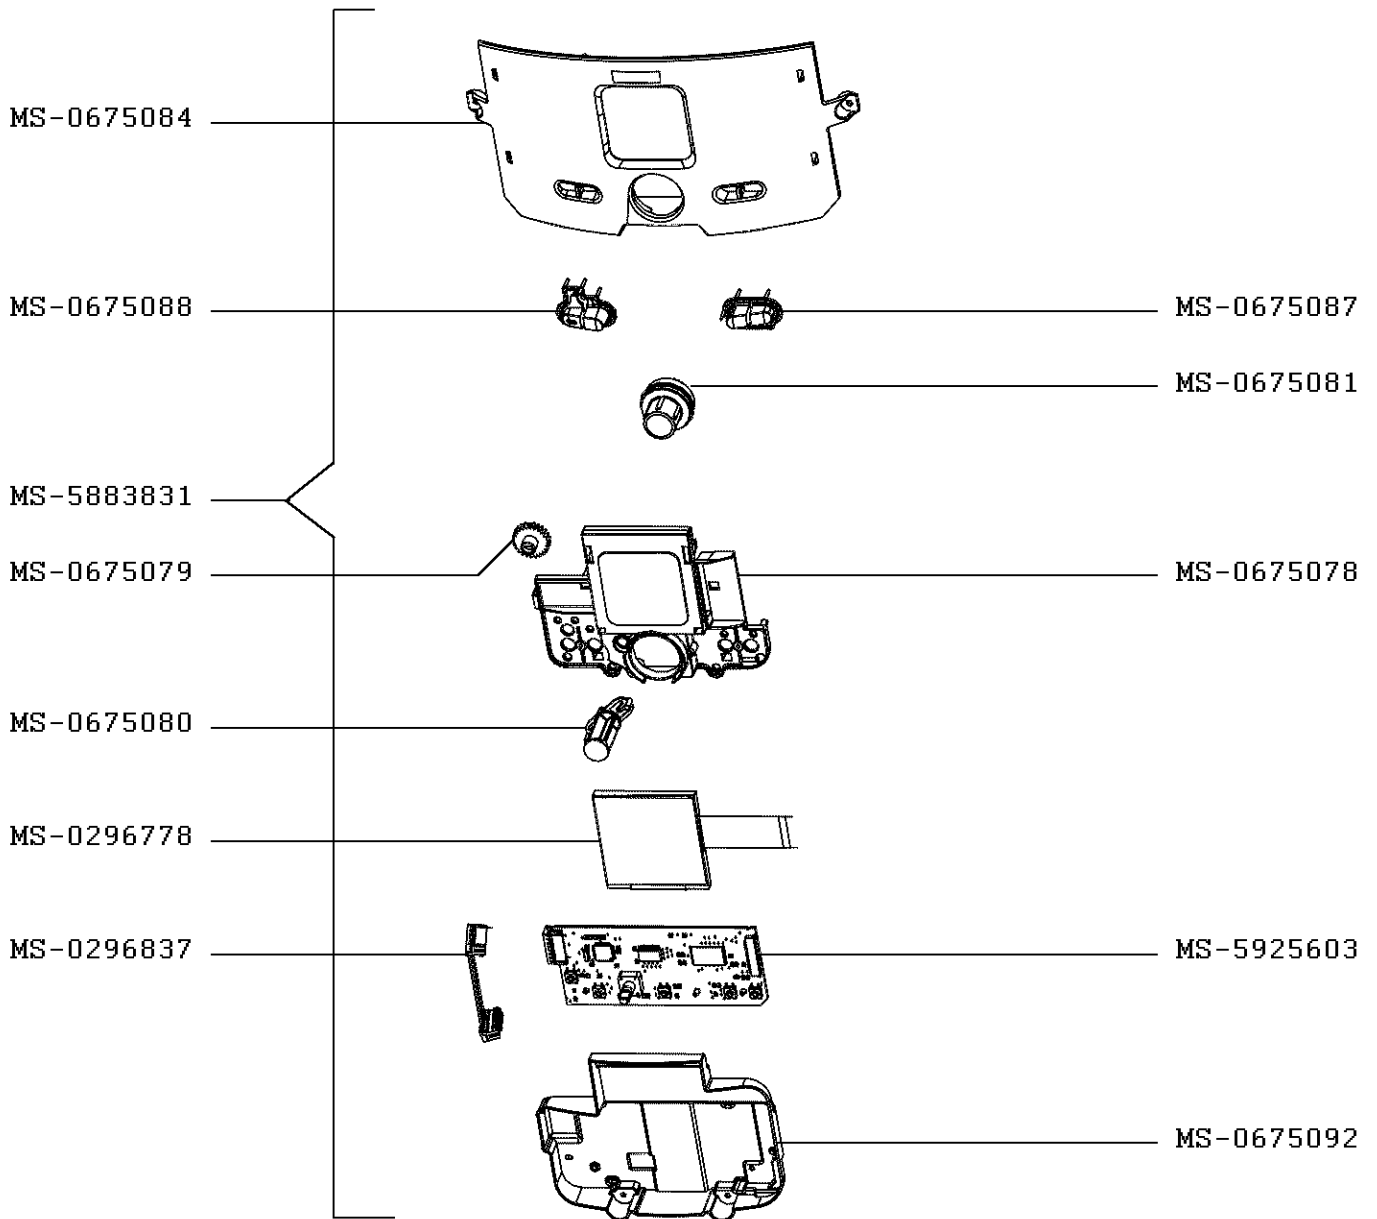

KRUPS

EXPRESSO MAKER ESPRESSERIA AUTOMATIC

XP7240K1(E)

CREATION	2/7/2007	PAGE	COUNTRY	FAMILY
EDIT	7/3/2008	2/4	GB	II

KRUPS

EXPRESSO MAKER ESPRESSERIA AUTOMATIC

XP7240K1(E)

CREATION	2/7/2007	PAGE	COUNTRY	FAMILY
EDIT	7/3/2008	3/4	GB	II

EDIT

7/3/2008

4/4

GB

II