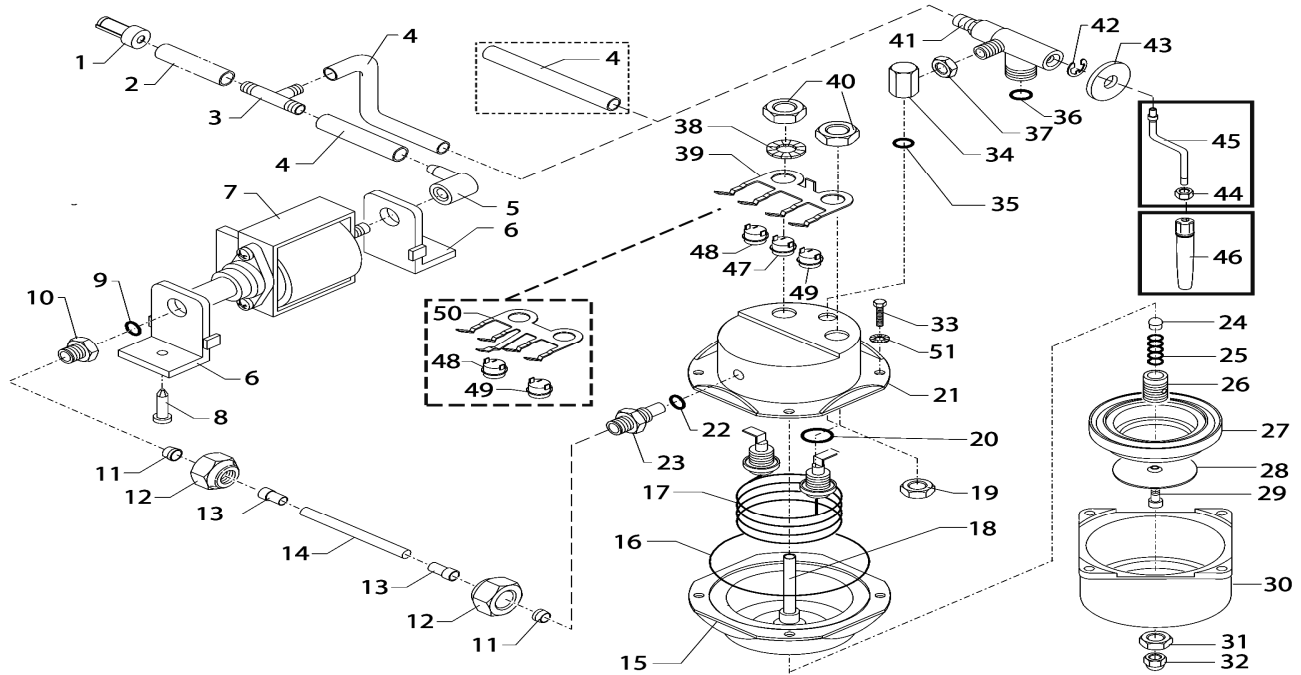

Aroma Blk Redesign

POS	SAECO No.	SIN015XN Aroma Black Redesign E71067 Rev. 01 Code: 10001894	NOTES	Italy No.
Yellow = Not Available unless Special Ordered				
1	NV99006	Filter, Steamer, Water		
2	149360200	Tube, Silicone, D=8x10		
3	147920300	Adapter "T", D-8		
4	JS01022	Tube, Silicone, 5X10, L=200mm		
5	147920150	Fitting, 90o, Pump Inlet		
6	149181550	Support Bracket, Pump Typ ULKA		
7	187721455	Pump, Ulka, 120V, 60HZ		
8	#N/A	BLACK PLAS, RIVET D1=9,5 X HOLE D=		148050150
9	140321961	O-Ring, Epdm, 2031		
10	11001194	Fitting, Pump, TEA/Brass/Nick		
11	9991129	Insert, Compression Fitting UL		
12	123460120	Nut, Compression, 1/8"		
13	121800420	Ferrule, Brass, L=7		
14	#N/A	TEFLON TUBE 4X6 IN ROLL		149400100
15	222890600	Boiler Bottom, Stainless Steel		
16	140322962	O-Ring, Silicone, 176, Flange		
17	188150351	Heat Element, 120V-900W, Maest		
18	129311220	Tube, Boiler, Internal		
19	123390109	Nut, 1/8 GAS H=6 CH=14 Nickelp		
20	#N/A	OR 2050 SILICONE		NM01.021
21	122902121	Boiler Top, Stainless Steel		
22	140320762	O-Ring, Silicone, 108		
23	127960920	Connector, Strait, Boiler		
24	149450588	Valve, Silicone Ball		
25	126761518	Spring, Outlet Valve		
26	129960820	Bushing, Outlet S/S Boiler Br		
27	145841500	Gasket, Brew Head, New Style		
28	123741421	Filter Screen, Brew Group, SS		
29	129854021	Screw, M4X8, Uni 7688		
30	#N/A	FILTERHOLD.LOCKING RING S/SCRENN ASSY. 120V		11010147
31	123160502	Nut, M5, Uni 5587-68		
32	123330120	Nut, Acorn Nut		
33	129680802	Screw, M5x20, W/washer		
34	11001193	Fitting, Rubber, SS		
35	140323062	O-Ring, Silicone, 2043		
36	140321861	O-Ring, Epdm, 2025		
37	123390420	Nut, 1/8", H=4.5		
38	128311204	Washer, A12, Uni 8842, Burnish		
39	126836321	Thermostat Clip, Via Veneto 230		
40	123452000	Nut, M12 X 1.25, H=4.5Mm		
41	228455200	Steam Valve Body		
42	128170302	Retaining Ring E, 9x27x2 Galv.		
43	120350504	Washer Galv, 7434		
44	123450408	Nut, Self-lock, Steam wand		
45	129372300	Steam Arm, Assy, 2002, 120V		
46	227431350	Pannarello, Black		
47	189428200	Thermostat, 175o, 230V		
48	189425100	Thermostat, 127D		
49	189422000	Thermostat, 95o		
50	126833921	Spring Clip, Thermal Hold Down		
51	128310521	Washer, A5, Uni 8842, SS		