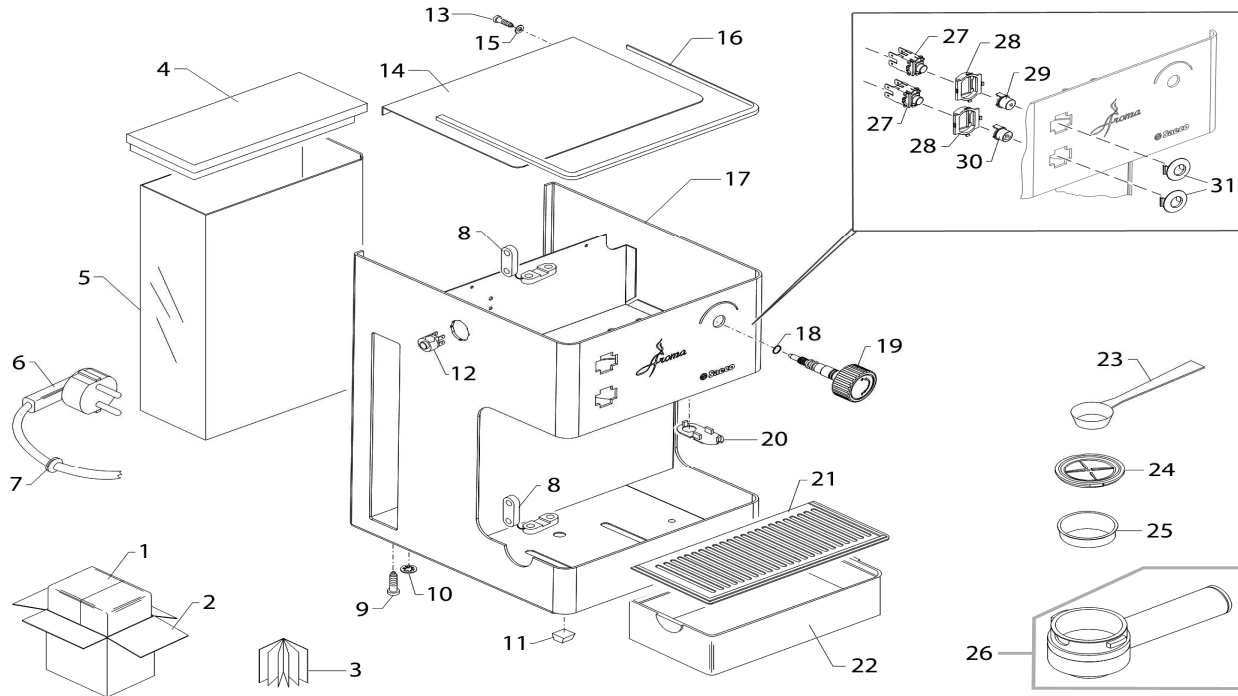

Aroma Blk Redesign

POS	SAECO No.	SIN015XN Aroma Black Redesign E71067 Rev. 01 Code: 10001894	NOTES	Italy No.
Yellow = Not Available unless Special Ordered				
1	#N/A	EXT. BOX POLYST CA TYPE 2002		178690500
2	13000534	Box, Aroma, Redesign		
3	#N/A	INSTR.MANUAL SAECO AROMA RST		15001167
4	142802050	Lid, Water, Espresso Classico		
5	142690381	Water Tank, Espresso Classico		
6	#N/A	BLACK POWER CABLE SCHUKO L=1600MM		11007514
7	#N/A	BLACK POW. CABL.USA SJT3X18AWG L=1600MM		11007515
8	188600550	DISCONTINUED, Clamp, Cable Va		12000805
9	#N/A	SCREW TCB TORX 10 3,5X16 PLAST.ZN-B		129914002
10	#N/A	ELASTIC WASHER FOR SHAFT D=2MM		128210200
11	80001002	Foot, Adhesive, Square, Blk		
12	12000868	Switch,Power, Aroma Redesign		
13	#N/A	SCREW TCB 2,9X6,4 DIN 7981 BZ NICK		129511903
14	122803921	DISCONTINUED,Cover,Stainless		122803921
15	128310321	Washer, A3, Uni 8842, SS		
16	145846662	Gasket, Lid, Espresso Classico		
17	#N/A	BLACK CASING AROMA RST S/SCREEN AROMA		11006927
18	140321461	O-Ring, Epdm, 2018		
19	11007315	Knob,Silver, NI/BR Shaft L=68m		
20	145892250	Insert, Steam Tube, Esp Classi		
21	125740521	Grill, Drip Trav, Aroma		
22	149640650	Drip Tray, Aroma Black		
23	146680159	Coffee Measure, Grey		
24	145849762	Gasket, Pod, For Pod Handle		
25	124653221	Filter, Pod D=31m H=20.2m P=2m		
26	226552008	Portafilter, Pres, Black VV	See page 3 E90022	
27	#N/A	COF/STEAM LIGHT BIP.SWITCH UL 11A5HLG000	120V	12000866
28	11006942	Frame, Inner Button, Grey		
29	11007613	Button, Silver, 1 Cup		
30	11007614	Button, Silver, Steam		
31	11007078	Button External Frame, Silver